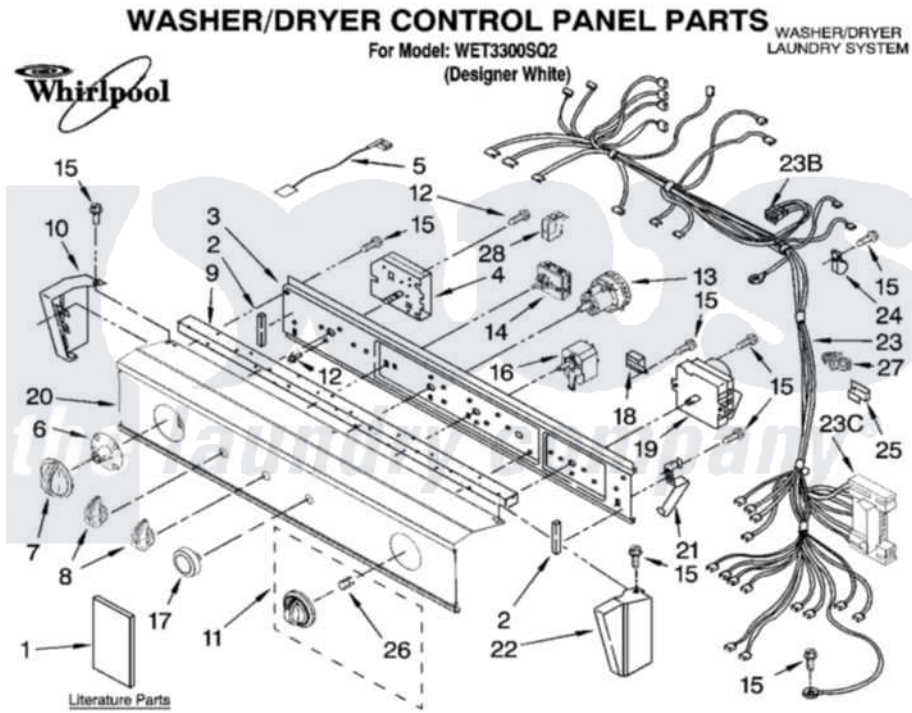

Whirlpool WET3300SQ2 01 - WASHER/DRYER CONTROL PANEL PARTS

1-09 Litho in U.S.A. (LT) (psw)

1

Part No. W10250571 Rev. A

Whirlpool [Residential Whirlpool WET3300SQ2 Washer/Dryer Parts](#) Parts Diagram 01 - WASHER/DRYER CONTROL PANEL PARTS

[Click on the part number to view part](#)

Item	Original Part Number	Replaced By	Status	Part Description
1	W10222378		Not Available	Installation Instructions
"	W10196553		Not Available	Guide, Use & Care
"	W10118304		Not Available	Sheet, Cycle Feature
"	W10113806		Not Available	Wiring Diagram
"	W10172274		Not Available	Energy Guide
2	3390688			Spacer- Foam Pad
3	8528583			Bracket, Control
4	W10113761			Timer, Washer
5	W10121648			Jumper Wire
6	8566018			Dial,
7	8566022			Knob, Timer
8	8565944			Knob, Control
9	8521965			Gasket, Console
10	3389464			End Cap
11	8566061			Timer Knob Assembly
12	3400808			Screw. Mounting

13	W10112533	W10339337	Switch-WL
14	W10114118		Switch, Temperature
15	90767		Screw, 8A X 3/8 HeX Washer Head Tapping
16	3404233		Switch, Push-To-Start
17	8566073		Knob, Push-To-Start
18	694419		Mini-Buzzer
19	W10113804		Timer, Washer
20	W10114898		Panel, Control
21	3389453		Bracket, Hinge
22	3389456		End Cap
23	W10139461		Harness - Dryer
"	2154470		Receptacle,
"	3395683		Receptacle, Multi-Terminal
24	3390604		Clamp, Harness
25	3390422	W10134185	Clip, Harness
26	8536939		Clip, Knob
27	2219077		Clip, Pressure Switch Hose
28	W10210799		Clip, Harness