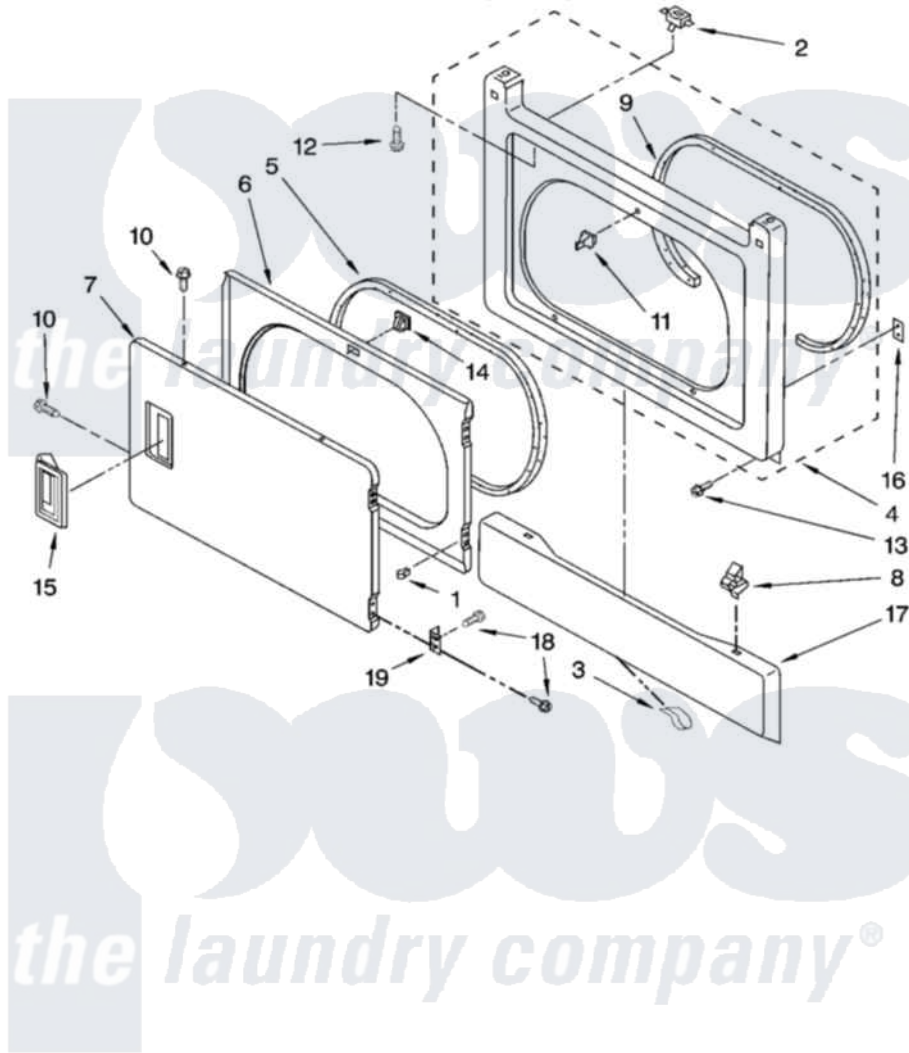

# Whirlpool WET3300SQ2 02 - DRYER FRONT PANEL AND DOOR PARTS

## DRYER FRONT PANEL AND DOOR PARTS

For Model: WET3300SQ2  
(Designer White)

2

W10250571

Whirlpool Residential Whirlpool WET3300SQ2 Washer/Dryer Parts Parts Diagram 02 - DRYER FRONT PANEL AND DOOR PARTS

[Click on the part number to view part](#)

Item	Original Part Number	Replaced By	Status	Part Description
1	<a href="#">3389249</a>			Nut, Inner Door
2	3391901	<a href="#">3391902</a>		Switch, Door
3	<a href="#">98234</a>			Clip, U-Bend
4	3392547	<a href="#">279718</a>		Panel
5	<a href="#">3390735</a>			Seal, Door
6	3392563	<a href="#">280083</a>		Door-Rear
7	<a href="#">3387872</a>			Door, Front
8	<a href="#">3388229</a>			Retainer, Toe Panel
9	<a href="#">3387242</a>			Seal, Front Panel
10	<a href="#">694091</a>			Trim, Side Right Hand
11	696144	<a href="#">279570</a>		Latch
12	697773	<a href="#">3395530</a>		Screw
13	3393008	<a href="#">308685</a>		Side Trim )
14	3392538	<a href="#">279570</a>		Latch
15	<a href="#">W10095180</a>			Handle, Door
16	<a href="#">3390902</a>			Clip, Door Hinge

17 [3388958](#)

Panel, Toe

18 342055

[488627](#)

Screw

19 [3389247](#)

Hinge And Pin Assembly