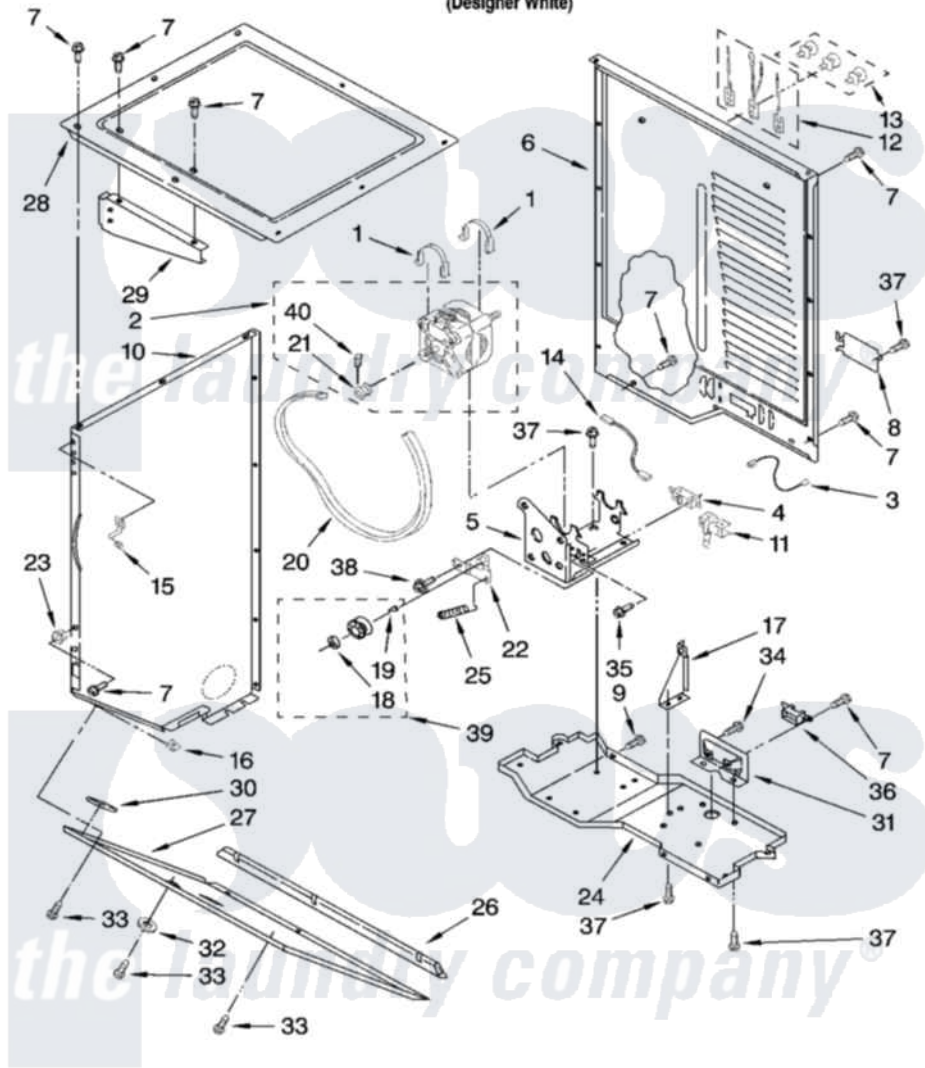

# Whirlpool WET3300SQ2 03 - DRYER CABINET AND MOTOR PARTS

## DRYER CABINET AND MOTOR PARTS

For Model: WET3300SQ2  
(Designer White)

W10250571

3

Whirlpool Residential Whirlpool WET3300SQ2 Washer/Dryer Parts Parts Diagram 03 - DRYER CABINET AND MOTOR PARTS

Click on the part number to view part

Item	Original Part Number	Replaced By	Status	Part Description
1	<a href="#">W10121316</a>			Plug, Multivent
2	8538266	<a href="#">279811</a>		Motor-Drve
3	<a href="#">3398948</a>			Wire, Jumper
4	3394881	<a href="#">279782</a>		Switch-Lid
5	<a href="#">3388858</a>			Bracket, Motor
6	3389847	<a href="#">280039</a>		Panel
7	343641	<a href="#">681414</a>		Screw, 10AB X 1/2
8	3387673	<a href="#">279814</a>		Cover
9	8533974	<a href="#">4331106</a>		Screw, No.10-32 X 7/16
10	<a href="#">3389264</a>			Panel, Side
"	<a href="#">3389256</a>			Panel, Side
11	<a href="#">8066120</a>			Lever, Door Switch
12	<a href="#">279318</a>			Terminal Tinned And Brass Panel
13	<a href="#">279393</a>			Terminal Block Screw Kit
14	<a href="#">W10167612</a>			Wire, Broken Belt Switch