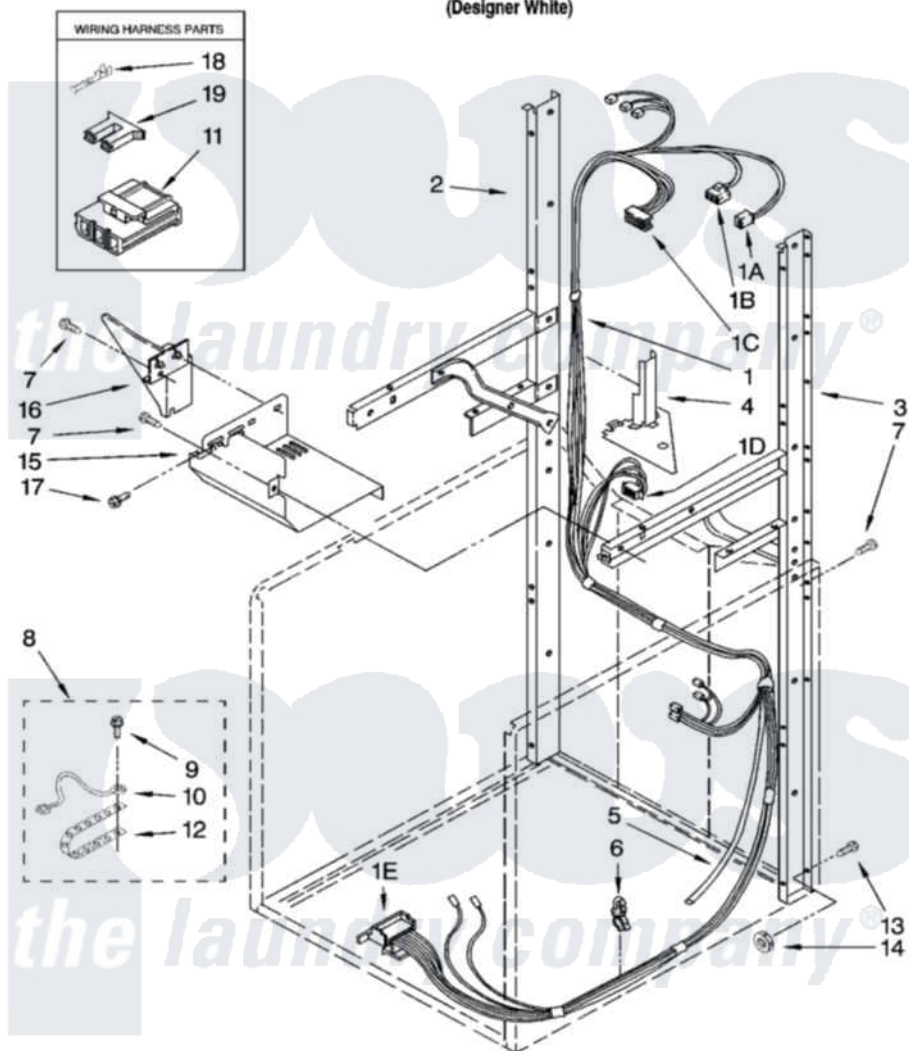

Whirlpool WET3300SQ2 05 - DRYER SUPPORT AND WASHER HARNESS PARTS

DRYER SUPPORT AND WASHER HARNESS PARTS

For Model: WET3300SQ2
(Designer White)

W10250571

7

Whirlpool [Residential Whirlpool WET3300SQ2 Washer/Dryer Parts](#) Parts Diagram 05 - DRYER SUPPORT AND WASHER HARNESS PARTS
Click on the part number to view part

Item	Original Part Number	Replaced By	Status	Part Description
1	W10139637			Harness - Washer
"	3350130			Plug, Terminal
"	3347243			Block, Disconnect
"	352089			Timer, Block Disconnect
"	3350211		Not Available	Receptacle, 3 Way
"	62505			Block, Disconnect
2	3388851			Channel Assembly
3	3388850			Channel Assembly
4	3390609			Shield, Harness
5	8545438			Hose, Pressure Switch
6	W10210799			Clip, Harness
7	343641	681414		Screw, 10AB X 1/2
8	685463			Kit, Grounding Plug, Dryer Side Panel
0	8533071	00767		Screw, 8A X 3/8 HeX Washer

9	6533971	90707	Head Tapping
10	685449		Wire, Ground
11	3360056		Connector
12	22965		Strap, Grounding
13	3400300	Y015627	Screw- Hex
14	8533952		Nut, Hex
15	3394350		Shield, Front
16	3390336		Shield, Thermostat
17	3393008	308685	Side Trim)
18	94613	596797	Terminal
"	94614		Terminal
19	3354925		Block, Connector