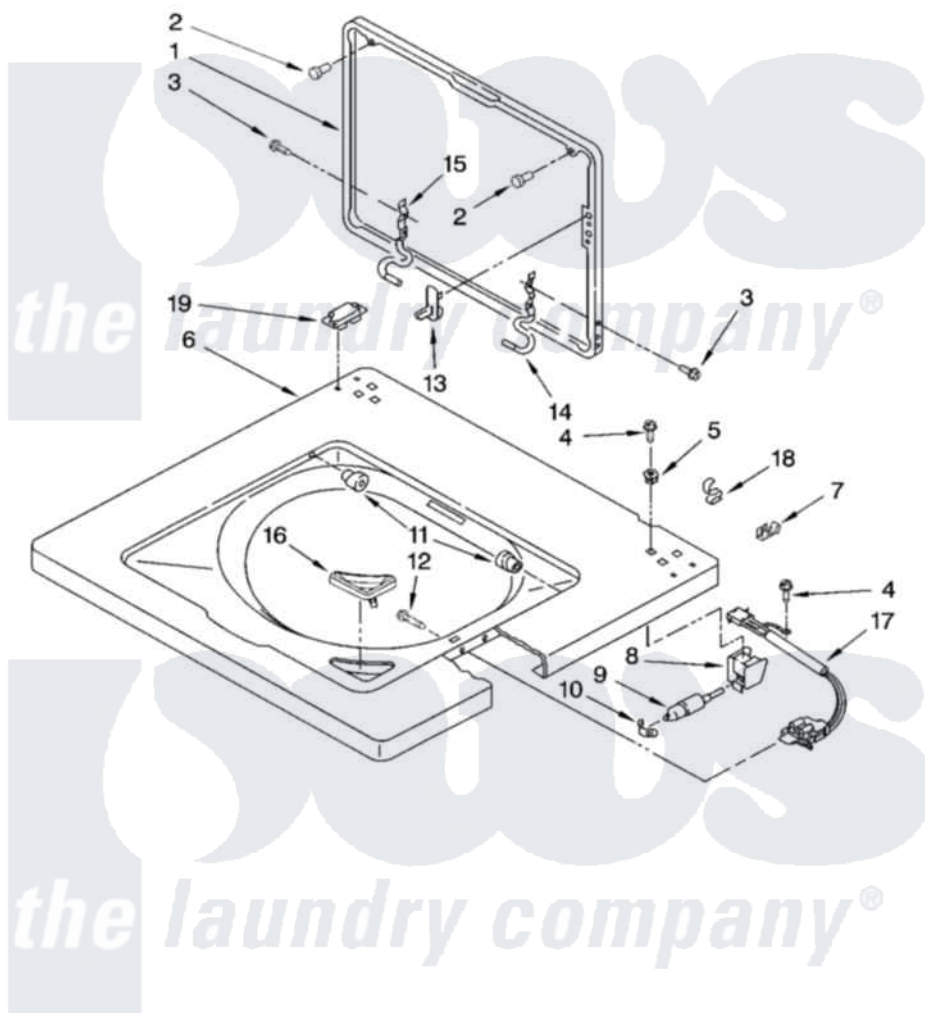

Whirlpool WET3300SQ2 06 - WASHER TOP AND LID PARTS

WASHER TOP AND LID PARTS

For Model: WET3300SQ2
(Designer White)

W10250571

9

Whirlpool [Residential Whirlpool WET3300SQ2 Washer/Dryer Parts](#) Parts Diagram 06 - WASHER TOP AND LID PARTS
Click on the part number to view part

Item	Original Part Number	Replaced By	Status	Part Description
1	3351652	W10193874		Lid
2	9724509			Bumper, Lid
3	W10119872	W10119828		Screw, Lid Hinge Mounting
4	343641	681414		Screw, 10AB X 1/2
5	692400			Nut, Push-In
6	3349817			Top, Console
7	357572	W10113937		Clip, Grounding
8	3354020			Bracket, Mounting
9	3350152			Retainer, Lid Assembly
10	3350828			Clip-Cylinder Retainer
11	21258			Bearing, Lid Hinge
12	3356311			Screw And Washer, Lid Switch Shield
13	358684			Strike, Lid Switch
14	3350101			Hinge, RH
15	3350102			Hinge, L.H.
16	3362952			Dispenser, Bleach

17 [3355458](#)
18 [90016](#)
19 [W10134768](#)

Switch, Lid
Clip, Pressure Switch Hose
Locator, Top