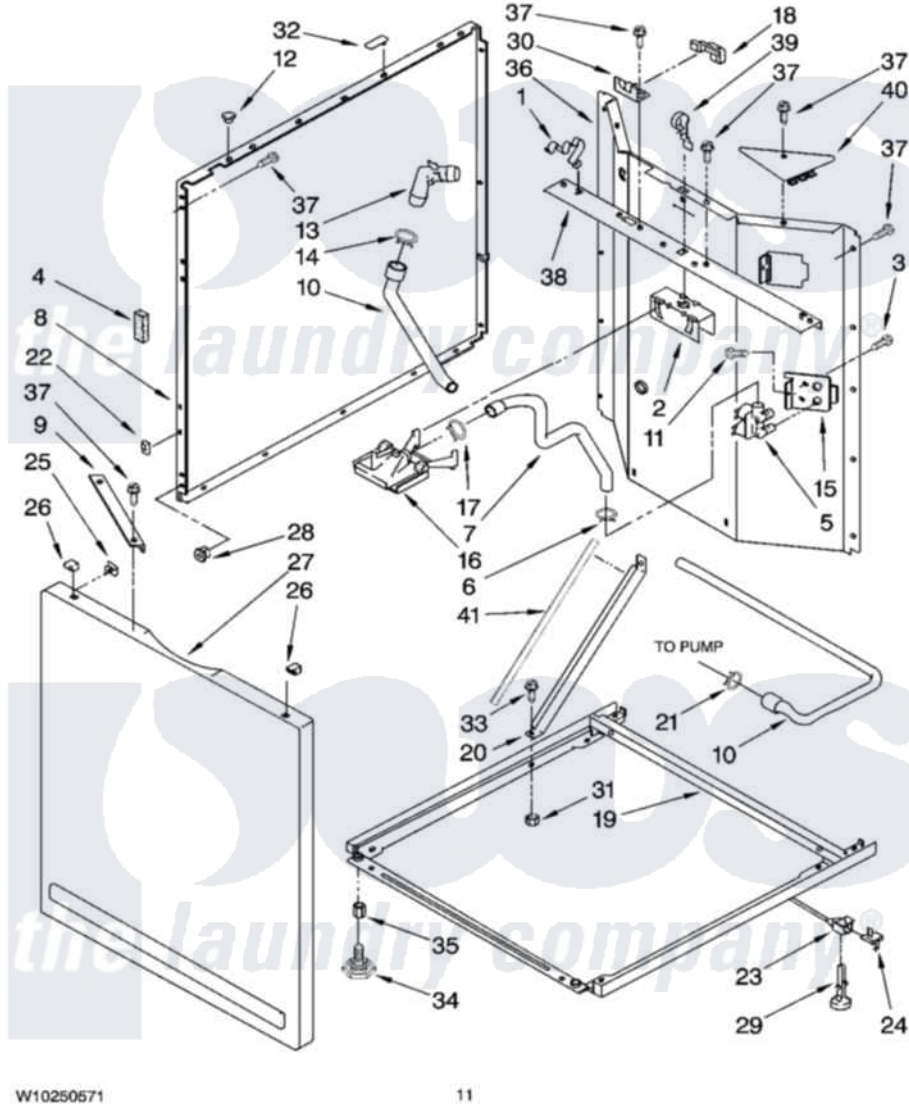

# Whirlpool WET3300SQ2 07 - WASHER CABINET PARTS

## WASHER CABINET PARTS

For Model: WET3300SQ2  
(Designer White)

W10250571

11

Whirlpool Residential Whirlpool WET3300SQ2 Washer/Dryer Parts Parts Diagram 07 - WASHER CABINET PARTS  
Click on the part number to view part

Item	Original Part Number	Replaced By	Status	Part Description
1	<a href="#">3349770</a>			Clip, Spring Top
2	<a href="#">3349768</a>			Bracket, Vacuum
3	62863	<a href="#">3390631</a>		Screw, 10-16 X 3/8
4	<a href="#">3350013</a>			Foam
5	3979349	<a href="#">3979345</a>		Valve
6	370451	<a href="#">596669</a>		Clamp, Manifold
7	<a href="#">8521954</a>			Hose, Water Inlet
8	<a href="#">3349455</a>			Panel, Side
9	<a href="#">3350745</a>			Brace, Front Panel
10	<a href="#">3353841</a>			Hose, Drain
11	<a href="#">9740848</a>			Screw, Mixing Valve Mounting
12	<a href="#">660975</a>			Plug, Top To Cabinet
13	<a href="#">8557915</a>			Connector, Hose
14	<a href="#">356138</a>			Clamp, Hose
15	<a href="#">3349673</a>			Bracket, Valve
16	387606	<a href="#">3360977</a>		Break-Vac