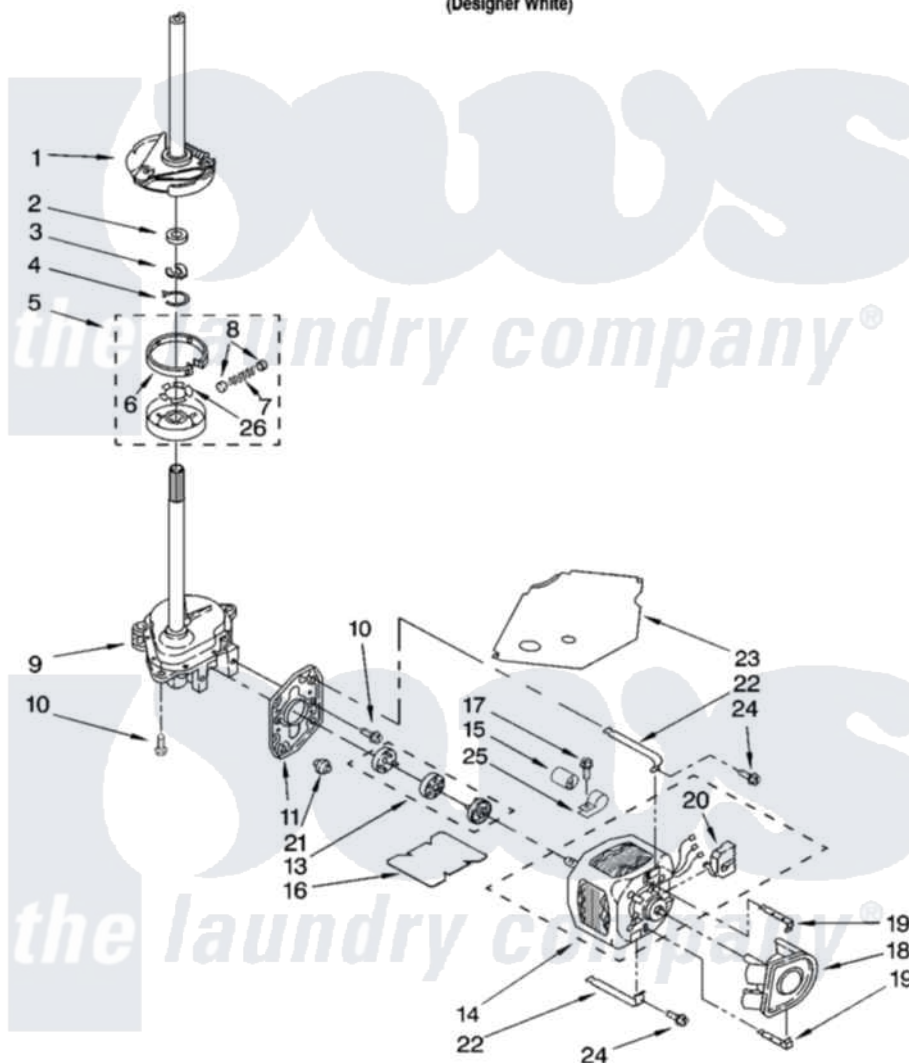

# Whirlpool WET3300SQ2 08 - BRAKE, CLUTCH, GEARCASE, MOTOR AND PUMP PARTS

## BRAKE, CLUTCH, GEARCASE, MOTOR AND PUMP PARTS

For Model: WET3300SQ2  
(Designer White)

W10250671

13

Whirlpool [Residential Whirlpool WET3300SQ2 Washer/Dryer Parts](#) Parts Diagram 08 - BRAKE, CLUTCH, GEARCASE, MOTOR AND PUMP PARTS  
Click on the part number to view part

Item	Original Part Number	Replaced By	Status	Part Description
1	388951	<a href="#">285792</a>		Basketdrive
2	<a href="#">63292</a>			Washer, Spin Tube Thrust
3	62697	<a href="#">W10080230</a>		Ring, Spin Tube Support
4	63283	<a href="#">285353</a>		Ring
5	3951311	<a href="#">285785</a>		Clutch
6	3951308	<a href="#">285790</a>		Lining
7	<a href="#">3946792</a>			Spring And Damper Assembly
8	<a href="#">62646</a>			Cap, Clutch Spring
9	8532118	<a href="#">3360629</a>		Gearcase
10	3357334	<a href="#">3400516</a>		Screw Anti-Rattle
11	<a href="#">62611</a>			Plate, Motor Mount To Gearcase
13	3364003	<a href="#">285753A</a>		Coupling
14	<a href="#">661600</a>			Motor, Main Drive
15	<a href="#">8572717</a>			Capacitor, Motor Start

16	<a href="#">8316060</a>		Shield, Tub To Motor
17	62863	<a href="#">3390631</a>	Screw, 10-16 X 3/8
18	<a href="#">3363892</a>		Pump, Complete
19	<a href="#">8546127</a>		Retainer, Pump
20	62850	<a href="#">8529896</a>	Switch, Main Drive Motor
21	<a href="#">62691</a>		Grommet, Motor
22	<a href="#">W10086010</a>		Retainer, Motor
23	<a href="#">3362089</a>		Shield, Tub To Motor
24	3387485	<a href="#">273556</a>	Screw, 10-16 X 5/8
25	<a href="#">3949496</a>		Clamp, Capacitor
26	<a href="#">3355454</a>		Clip, Main Drive