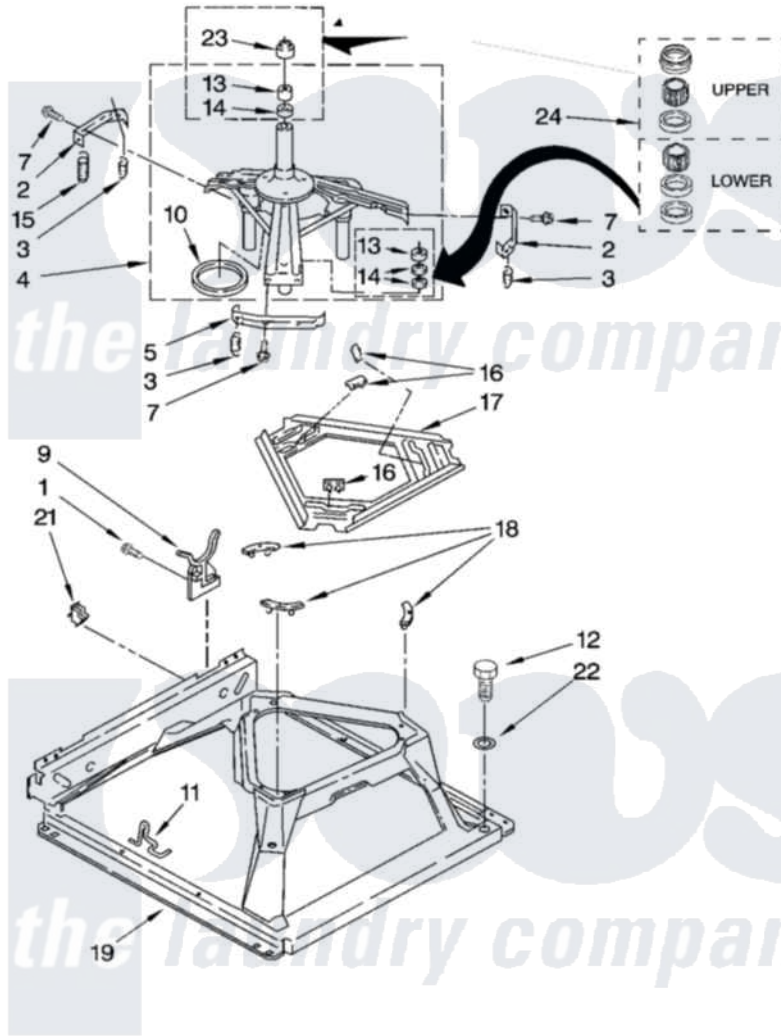

Whirlpool WET3300SQ2 09 - MACHINE BASE PARTS

MACHINE BASE PARTS

For Model: WET3300SQ2
(Designer White)

14

W10250571

Whirlpool [Residential Whirlpool WET3300SQ2 Washer/Dryer Parts](#) Parts Diagram 09 - MACHINE BASE PARTS
Click on the part number to view part

Item	Original Part Number	Replaced By	Status	Part Description
1	343641	681414		Screw, 10AB X 1/2
2	64067			Bracket, Spring Outer
3	63907			Spring, Suspension
4	8575214	280184		Support
5	64065			Bracket, Spring Outer
7	3400076			Screw, Bracket Mounting
9	3350506			Retainer, Hose
10	63134			Ring, Sound Deadening
11	W10145155			Retainer, Suspension Spring
12	3400501			Screw, 5/16-18 X 1 3/32
13	8546455			Bearing, Centerpost
14	357409	359449		Seal, Agitator Shaft
15	388492	W10250667		Spring, Counterweight
16	62568	285219		Pad
17	3946509			Plate, Suspension
18	3363660	285744		Pad

19

[3349343](#)

Base Assembly

21

[3349749](#)

Restrainer, Base

22

[3349340](#)

Washer

23

[8577376](#)

Seal, Centerpost

24

[285203](#)

Centerpost Bearing Kit