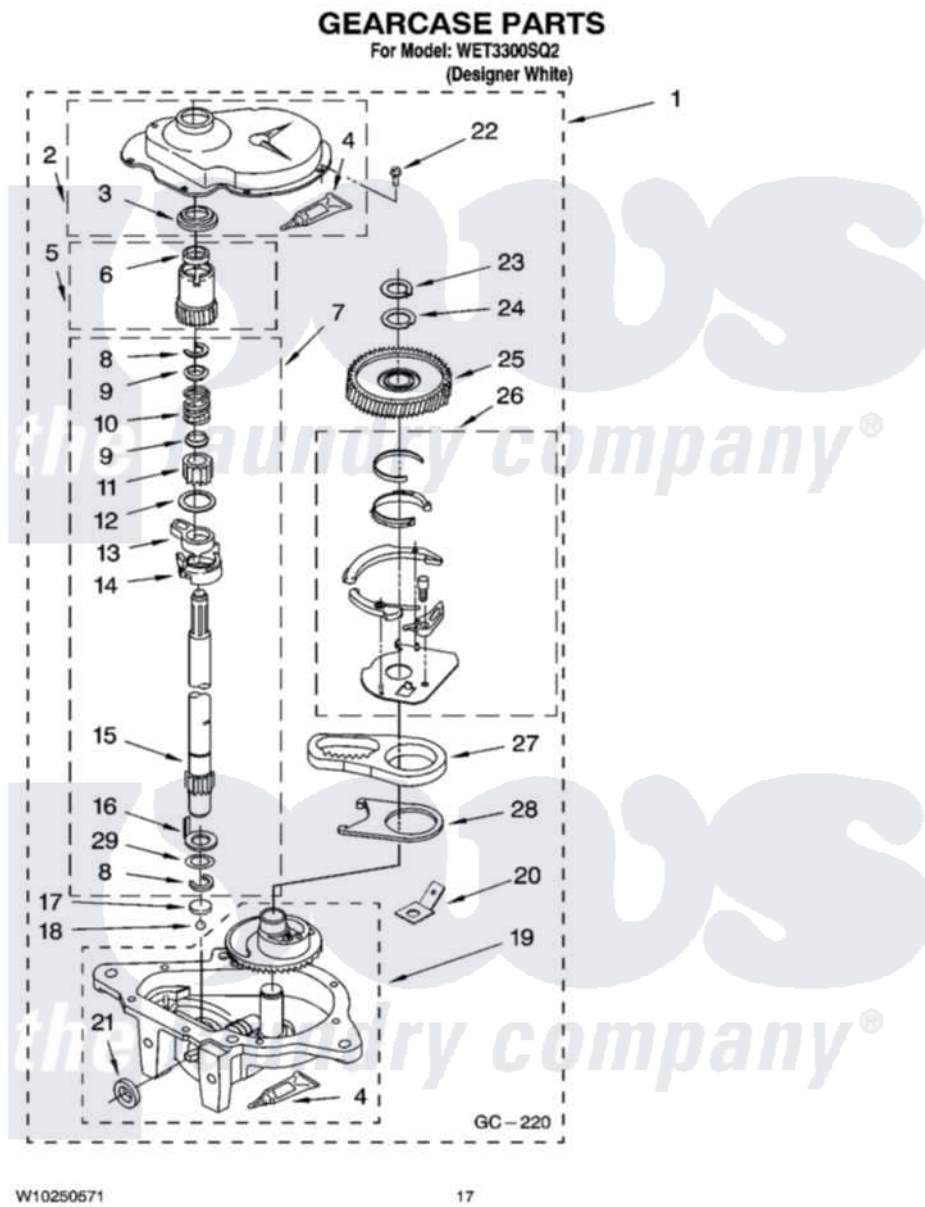

Whirlpool WET3300SQ2 11 - GEARCASE PARTS

W10250571

17

Whirlpool Residential Whirlpool WET3300SQ2 Washer/Dryer Parts Parts Diagram 11 - GEARCASE PARTS
Click on the part number to view part

Item	Original Part Number	Replaced By	Status	Part Description
1	8532118	3360629		Gearcase
2	285202			Cover, Gearcase
3	3349985			Seal, Gearcase Cover
4	285195			Sealer Sealer, Gasket
5	63320	285362		Gear and Pinion
6	356427			Seal, Spin Pinion
7	389387			Shaft, Agitator
8	90369		Not Available	Ring, Retaining (2)
9	62677			Retainer, Spring
10	62676			Spring, Agitator
11	63273	285509		Shaft, Agitator
12	62619			Washer, Agitator Gear
13	62580	285206		Cam-Agitator
14	62581	285206		Cam-Agitator
15	285509			Shaft, Agitator
16	62618			Washer, Cam Thrust

17	16018	285205	Bearing
18	85529	285205	Bearing
19	389230	285515	Gearcase
20	3949116	Not Available	BLOCK TAB, TERMINAL
21	285352		Seal Kit, Thrust Plug
22	3351614		Screw, Gearcase Cover Mounting
23	3362552	285765	Ring-Retrn
24	285735	285766	Washer Kit, Thrust
25	62570	285362	Gear and Pinon
26	388253	999516	Shelf-Glas
27	3349296	8546456	Rack, Connecting
28	62621		Actuator, Shift
29	388815		Washer, Intermediate 1 3976263 Miscellaneous Parts Bag 2 3976300 Washer, Inlet Hose 3 3366913 Clamp, Hose