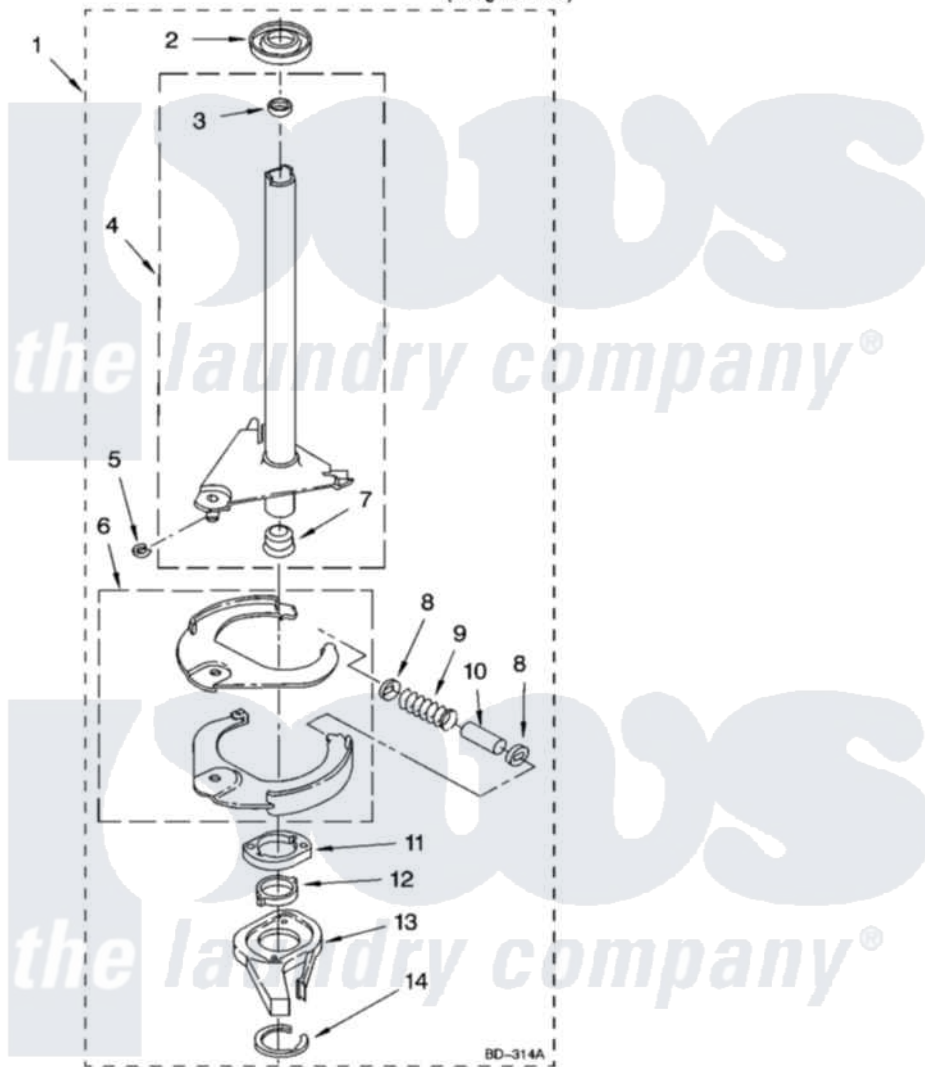

Whirlpool WET3300SQ2 12 - BRAKE AND DRIVE TUBE PARTS

BRAKE AND DRIVE TUBE PARTS

For Model: WET3300SQ2
(Designer White)

18

W10250571

Whirlpool Residential Whirlpool WET3300SQ2 Washer/Dryer Parts Parts Diagram 12 - BRAKE AND DRIVE TUBE PARTS

Click on the part number to view part

Item	Original Part Number	Replaced By	Status	Part Description
1	388951	285792		Basketdrive
2	62658			Ring, Thrust
3	356427			Seal, Spin Pinion
4	64027	64208		Tube-Spin
5	64035	W10083190		Ring, Retaining
6	64232	285438		Shoe-Brake
7	62703	8546462		"T" Bearing, Spin Tube
8	3353956	285658		Sleeve
9	62647		Not Available	Spring, Brake
10	3355360	285658		Sleeve
11	661516	8546461		Cam, Brake Release
12	63022			Sleeve, Cam
13	64194	285790		Lining
14	90368	W10083200		Ring, Retaining
	BLANK		Not Available	Following Parts Not Illustrated
"	285208			Lubricant