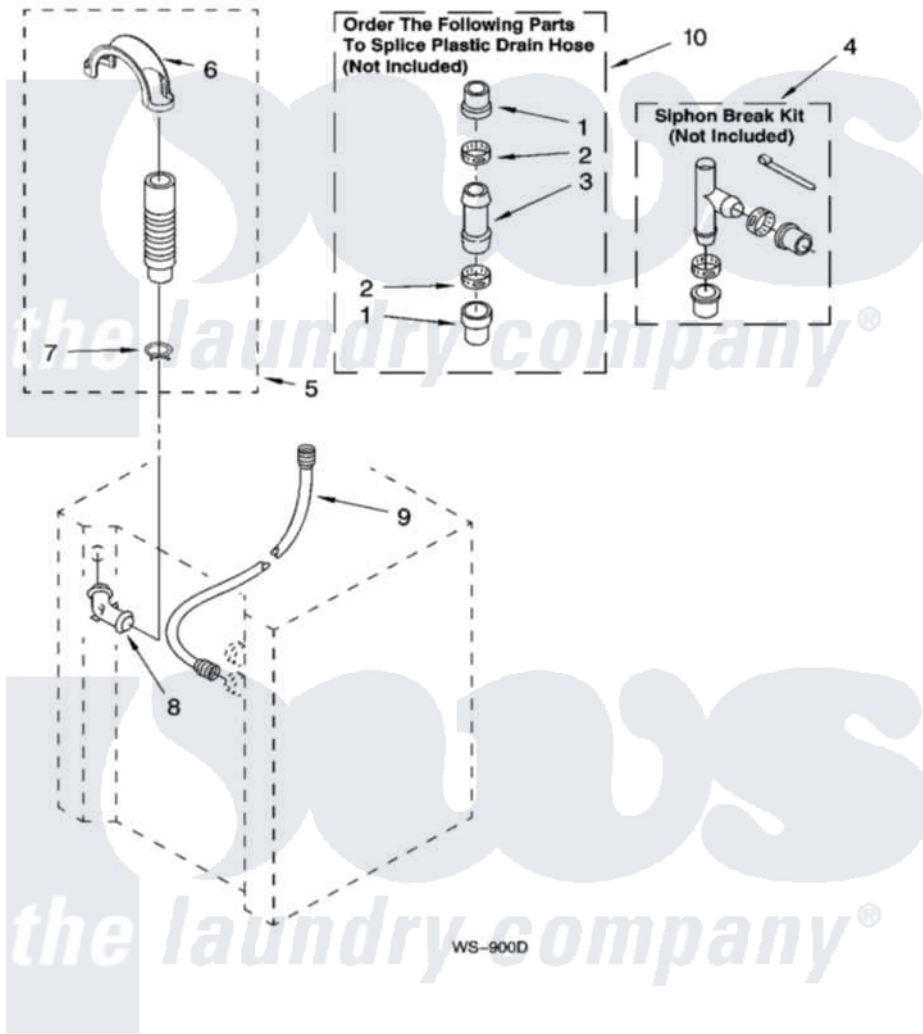

Whirlpool WET3300SQ2 13 - WATER SYSTEM PARTS

WATER SYSTEM PARTS

For Model: WET3300SQ2
(Designer White)

W10250571

19

Whirlpool Residential Whirlpool WET3300SQ2 Washer/Dryer Parts Parts Diagram 13 - WATER SYSTEM PARTS
Click on the part number to view part

Item	Original Part Number	Replaced By	Status	Part Description
1	285321			Water System Parts
2	65349	285655		Clamp, Hose
3	16272			Connector, Straight
4	285320			Water System Parts
5	661575	285664		Hose
"	W10108350			Hose, Corrugated Plastic Drain
"	661577	285666		Hose
6	8577378			U-Bend, Drain Hose
7	3357331			Clamp, Drain
8	356739	8557915		Connector, Hose
9	3354858	89503		Hose-Inlet
10	285442			Water System Parts