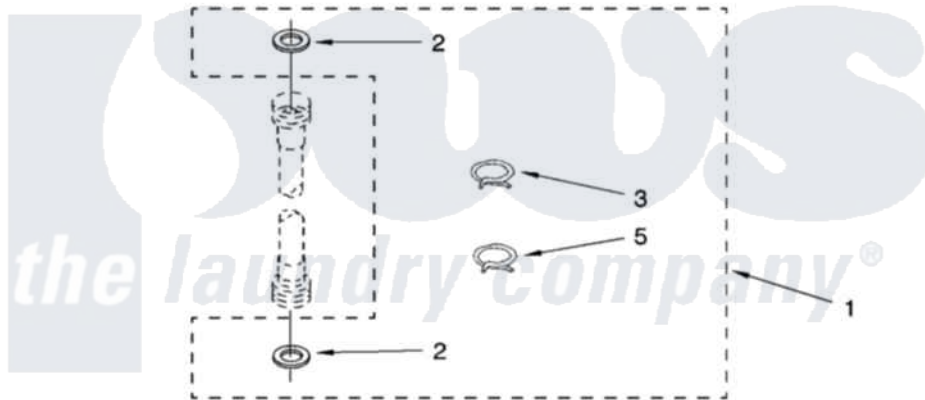

Whirlpool WET3300SQ2 14 - MISCELLANEOUS PARTS, OPTIONAL PARTS (NOT INCLUDED)

MISCELLANEOUS PARTS

For Model: WET3300SQ2
(Designer White)

Whirlpool [Residential Whirlpool WET3300SQ2 Washer/Dryer Parts](#) Parts Diagram 14 - MISCELLANEOUS PARTS, OPTIONAL PARTS (NOT INCLUDED).
Click on the part number to view part

Item	Original Part Number	Replaced By	Status	Part Description
1	W10112404			Miscellaneous Parts Bag
2	16123			Washer Inlet-Hose Miscellaneous Parts Must be Ordered Separately.
3	356138			Clamp, Hose
5	3357331			Clamp, Drain
	72017			Paint, Touch-Up
"	4392899			Paint, Touch-Up
"	350938			Paint, Pressurized Spray B
"	350930			Paint, Pressurized Spray B
"	4392901			Paint, Pressurized Spray
"	799344			Paint, Touch-Up)
"	4392900			Paint, Bulk)
"	BLANK		Not Available	OIL
"	350572			Oil