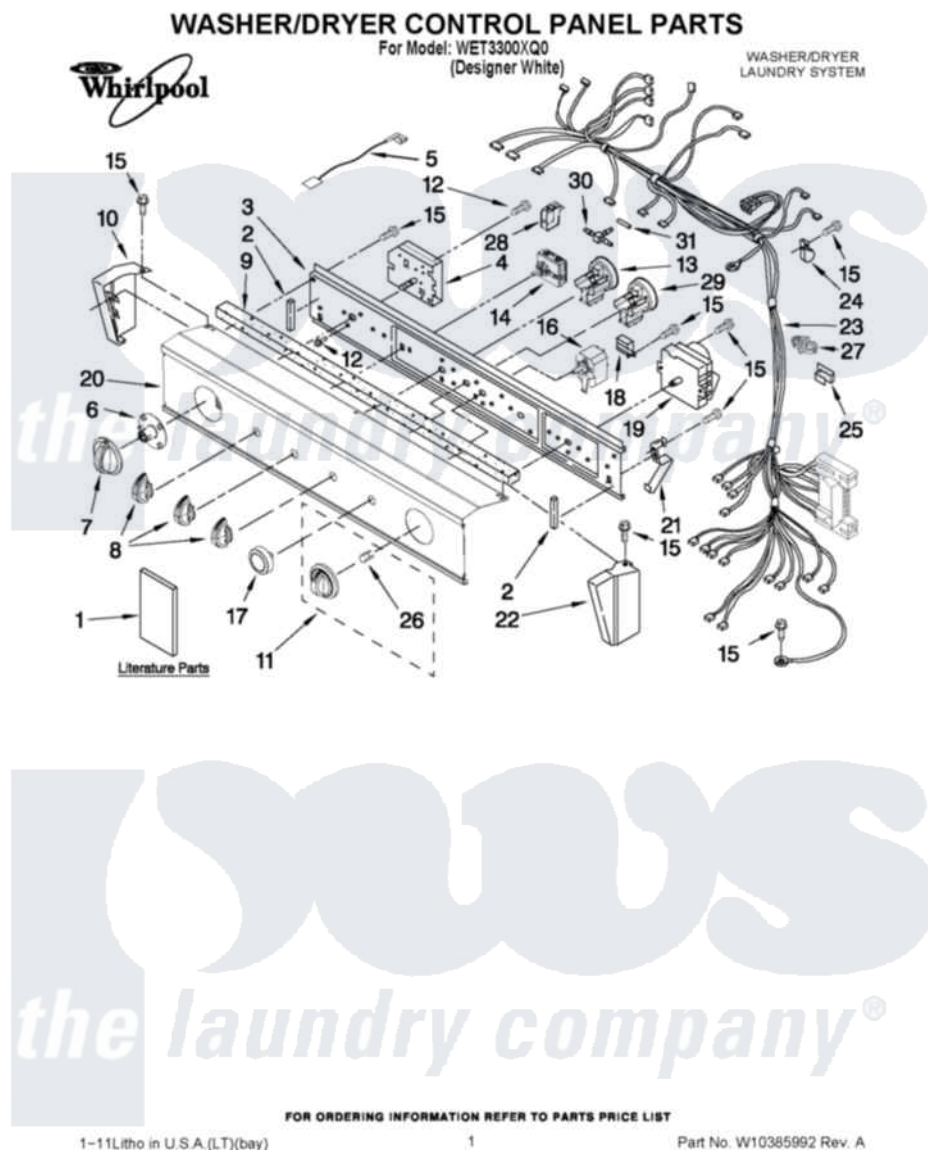

Whirlpool WET3300XQ0 01 - WASHER/DRYER CONTROL PANEL PARTS

Whirlpool [Residential Whirlpool WET3300XQ0 Washer/Dryer Parts](#) Parts Diagram 01 - WASHER/DRYER CONTROL PANEL PARTS

[Click on the part number to view part](#)

Item	Original Part Number	Replaced By	Status	Part Description
1	W10356098		Not Available	INSTALLATION INSTRUCTIONS
"	W10343071		Not Available	GUIDE, USE & CARE
"	W10362946		Not Available	WIRING DIAGRAM
"	W10343082		Not Available	ENERGY GUIDE
2	3390688			Spacer- Foam Pad
3	8528583			Bracket, Control
4	W10113761			Timer, Washer
5	W10121648			Jumper Wire
6	8566018			Dial,
7	8566022			Knob, Timer
8	8565944			Knob, Control
9	8521965			Gasket, Console
10	3389464			End Cap
11	8566061			Timer Knob Assembly
12	3400808			Screw. Mounting

13	W10379546	W10510877	WL Switch
14	W10114118		Switch, Temperature
15	90767		Screw, 8A X 3/8 HeX Washer Head Tapping
16	3404233		Switch, Push-To-Start
17	8566073		Knob, Push-To-Start
18	694419		Mini-Buzzer
19	W10113804		Timer, Washer
20	W10339549		Panel, Control
21	3389453		Bracket, Hinge
22	3389456		End Cap
23	W10139461		Harness - Dryer
24	3390604		Clamp, Harness
25	3390422	W10134185	Clip, Harness
26	8536939		Clip, Knob
27	2219077		Clip, Pressure Switch Hose
28	W10210799		Clip, Harness
29	W10379549	W10510877	WL Switch
30	8524808		Fitting, Pressure Hose "T"
31	W10368080		Hose, Pressure Switch