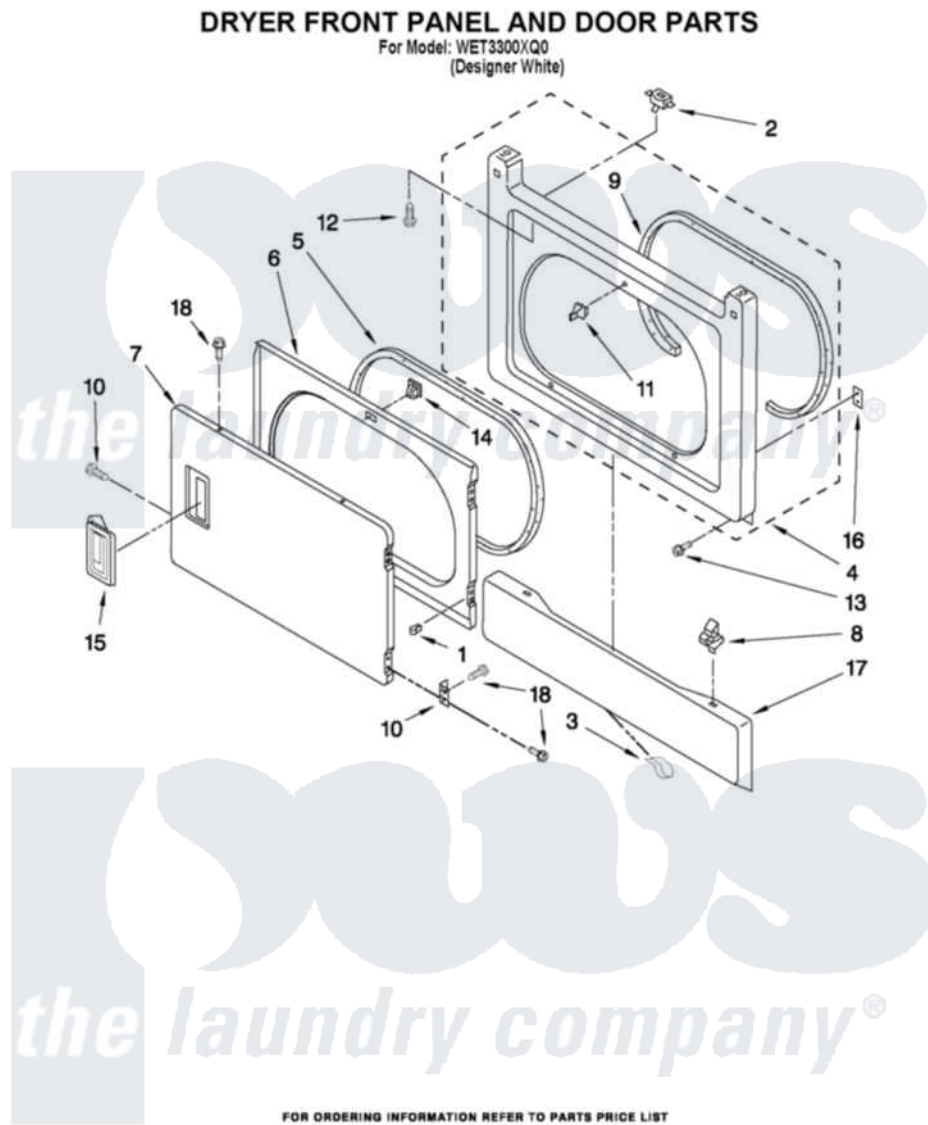

Whirlpool WET3300XQ0 02 - DRYER FRONT PANEL AND DOOR PARTS

Whirlpool [Residential Whirlpool WET3300XQ0 Washer/Dryer Parts](#) Parts Diagram 02 - DRYER FRONT PANEL AND DOOR PARTS

[Click on the part number to view part](#)

Item	Original Part Number	Replaced By	Status	Part Description
1	3389249			Nut, Inner Door
2	3391901	3391902		Switch, Door
3	98234			Clip, U-Bend
4	3392547	279718		Panel
5	3390735			Seal, Door
6	3392563	280083		Door-Rear
7	3387872			Door, Front
8	3388229			Retainer, Toe Panel
9	3387242			Seal, Front Panel
10	3389247			Hinge And Pin Assembly
11	696144	279570		Latch
12	697773	3395530		Screw
13	3393008	308685		Side Trim)
14	3392538	279570		Latch
15	W10095180			Handle, Door
16	3390902			Clip, Door Hinge