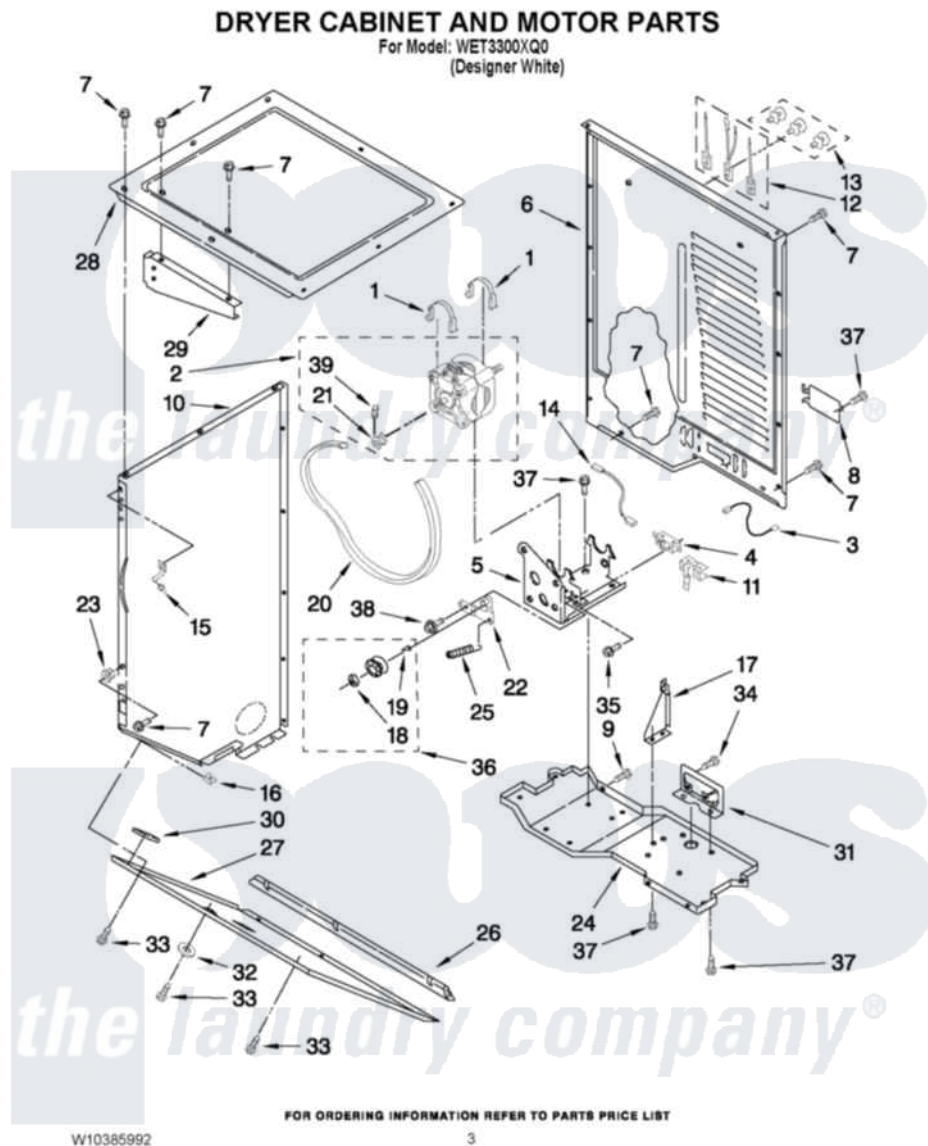

Whirlpool WET3300XQ0 03 - DRYER CABINET AND MOTOR PARTS

Whirlpool [Residential Whirlpool WET3300XQ0 Washer/Dryer Parts](#) Parts Diagram 03 - DRYER CABINET AND MOTOR PARTS

[Click on the part number to view part](#)

Item	Original Part Number	Replaced By	Status	Part Description
1	660658			Clamp, Motor Mounting 343481 685441
2	8538266	279811		Motor-Drve
3	3398948			Wire, Jumper
4	3394881	279782		Switch-Lid
5	3388858			Bracket, Motor
6	3389847	280039		Panel
7	343641	681414		Screw, 10AB X 1/2
8	3387673	279814		Cover
9	8533974	4331106		Screw, No.10-32 X 7/16
10	3389264			Panel, Side
"	3389256			Panel, Side
11	8066120			Lever, Door Switch
12	279318			Terminal Tinned And Brass Panel
13	279393			Terminal Block Screw Kit

14	W10167612		Wire, Broken Belt Switch
15	3389231		Clip, Front Panel
16	98234		Clip, U-Bend
17	3391639		Bracket, Bulkhead
18	690997		Washer, Thrust
19	W10121334		Washer, Thrust
20	3387610	661570	Belt
21	3391087	279811	Motor-Drive
22	3389332	3389331	Pulley, Idler
23	692400		Nut, Push-In
24	W10360901		Base, Dryer
25	3387374		Spring, Idler
26	3389683		Cove, Transition Panel
27	3389272		Panel, Transition
28	3389537		Top, Dryer
29	3390722		Shield, Console To Drum
30	3389682		Space-Toe Panel User-Interface
31	3393722		Bracket, Terminal Block
32	3389431		Bumper, Lid Stop
33	693304		Screw And Washer
34	3387485	273556	Screw, 10-16 X 5/8
35	98129		Screw, 6-20 X 1 1/16
36	3388672	279640	Pulley-Idr
37	3390631		Screw, 10-16 X 3/8
38	3389420		Retainer-Idler 1/4-20 X 1/16
39	3394743	Not Available	Pin, Roll