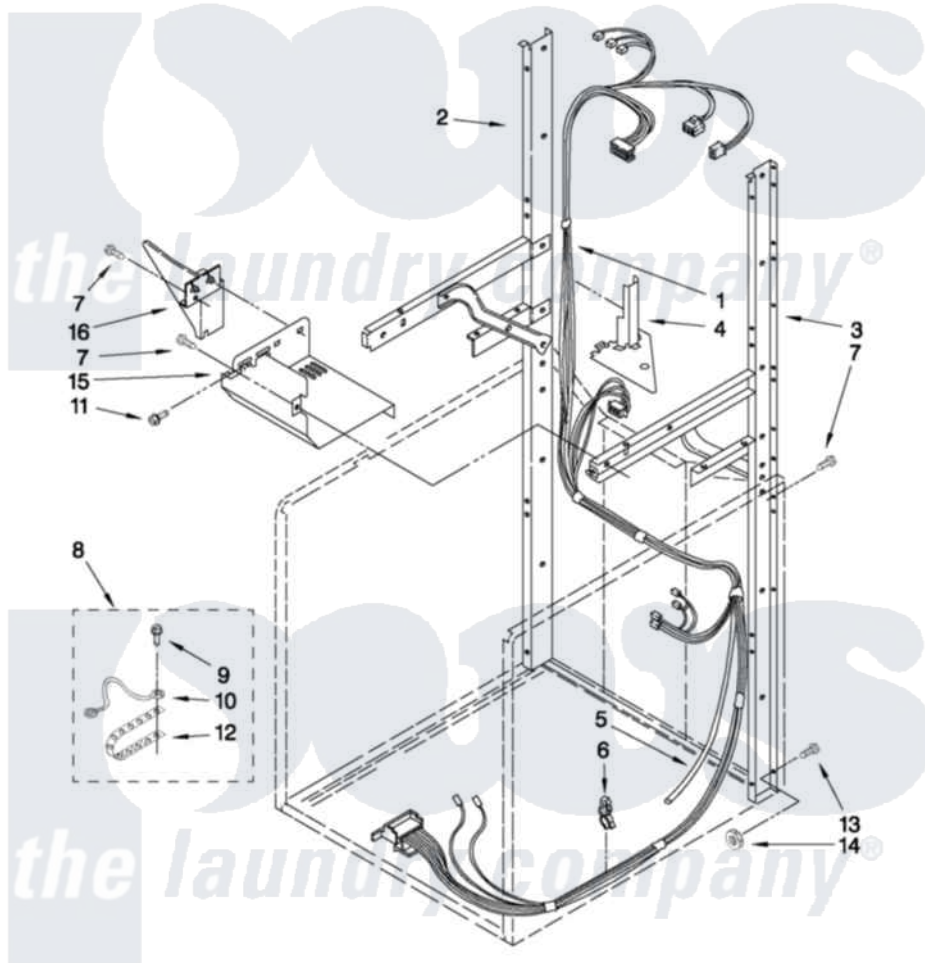

Whirlpool WET3300XQ0 05 - DRYER SUPPORT AND WASHER HARNESS PARTS

DRYER SUPPORT AND WASHER HARNESS PARTS

For Model: WET3300XQ0
(Designer White)

FOR ORDERING INFORMATION REFER TO PARTS PRICE LIST

W10385992

7

Whirlpool [Residential Whirlpool WET3300XQ0 Washer/Dryer Parts](#) Parts Diagram 05 - DRYER SUPPORT AND WASHER HARNESS PARTS
Click on the part number to view part

Item	Original Part Number	Replaced By	Status	Part Description
1	W10364163			Harness - Washer
2	3388851			Channel Assembly
3	3388850			Channel Assembly
4	3390609			Shield, Harness
5	W10368079			Hose, Pressure Switch
6	W10210799			Clip, Harness
7	343641	681414		Screw, 10AB X 1/2
8	685463			Kit, Grounding Plug, Dryer Side Panel
9	8533971	90767		Screw, 8A X 3/8 HeX Washer Head Tapping
10	685449			Wire, Ground
11	3393008	308685		Side Trim)
12	22965			Strap, Grounding
13	3400300	Y015627		Screw- Hex

14

[8533952](#)

Nut, Hex

15

[3394350](#)

Shield, Front

16

[3390336](#)