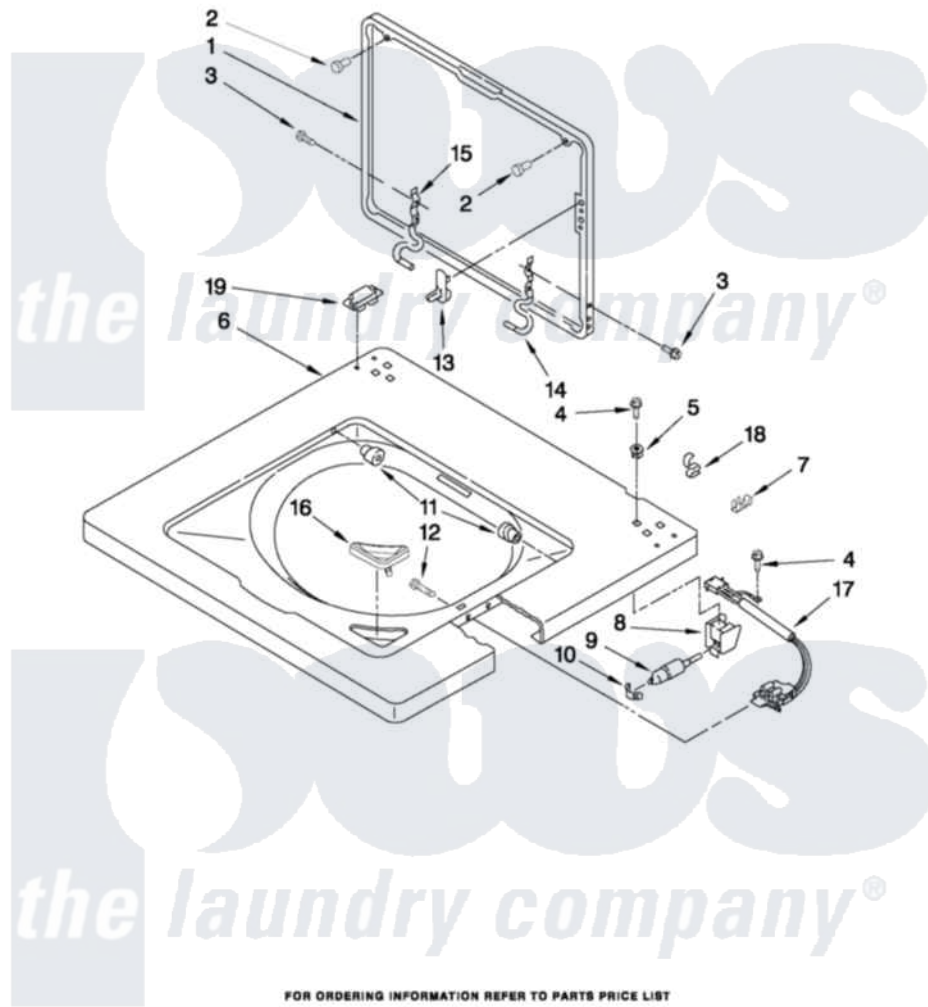

Whirlpool WET3300XQ0 06 - WASHER TOP AND LID PARTS

WASHER TOP AND LID PARTS

For Model: WET3300XQ0
(Designer White)

W10385992

9

FOR ORDERING INFORMATION REFER TO PARTS PRICE LIST

Whirlpool [Residential Whirlpool WET3300XQ0 Washer/Dryer Parts](#) Parts Diagram 06 - WASHER TOP AND LID PARTS
Click on the part number to view part

Item	Original Part Number	Replaced By	Status	Part Description
1	W10173243	W10193874		Lid
2	9724509			Bumper, Lid
3	W10119872	W10119828		Screw, Lid Hinge Mounting
4	343641	681414		Screw, 10AB X 1/2
5	692400			Nut, Push-In
6	3349817			Top, Console
7	W10113937			Clip, Grounding
8	3354020			Bracket, Mounting
9	3350152			Retainer, Lid Assembly
10	3350828			Clip-Cylinder Retainer
11	21258			Bearing, Lid Hinge
12	3356311			Screw And Washer, Lid Switch Shield
13	358684			Strike, Lid Switch
14	3350101			Hinge, RH
15	3350102			Hinge, L.H.
16	3362952			Dispenser, Bleach

17 [3355458](#)
18 [90016](#)
19 [W10134768](#)

Switch, Lid
Clip, Pressure Switch Hose
Locator, Top