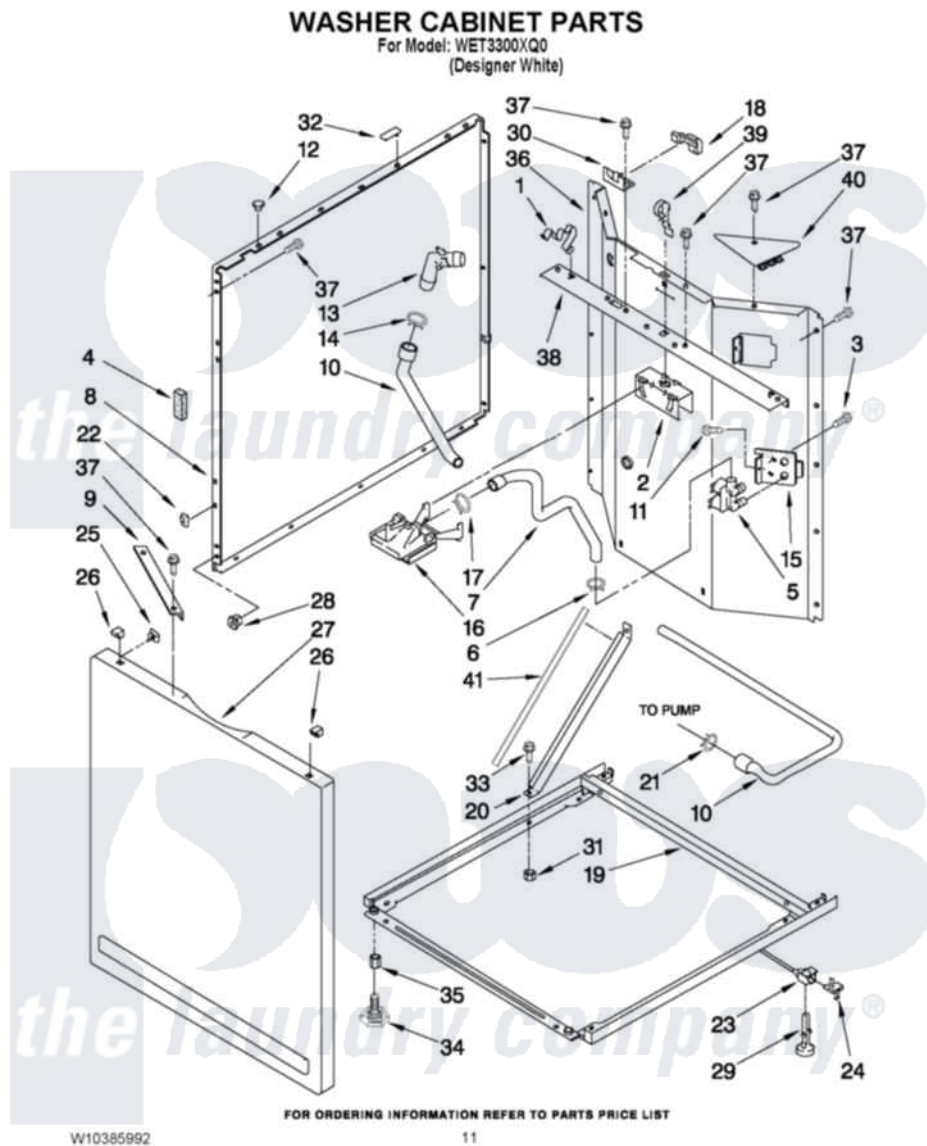

Whirlpool WET3300XQ0 07 - WASHER CABINET PARTS

Whirlpool Residential Whirlpool WET3300XQ0 Washer/Dryer Parts Parts Diagram 07 - WASHER CABINET PARTS
Click on the part number to view part

| Item | Original Part Number | Replaced By | Status | Part Description |
|------|-------------------------|-------------------------|--------|------------------------------|
| 1 | 3349770 | | | Clip, Spring Top |
| 2 | 3349768 | | | Bracket, Vacuum |
| 3 | 62863 | 3390631 | | Screw, 10-16 X 3/8 |
| 4 | 3350013 | | | Foam |
| 5 | 3979349 | 3979345 | | Valve |
| 6 | 370451 | 596669 | | Clamp, Manifold |
| 7 | 8521954 | | | Hose, Water Inlet |
| 8 | 3349455 | | | Panel, Side |
| 9 | 3350745 | | | Brace, Front Panel |
| 10 | 3353841 | | | Hose, Drain |
| 11 | 9740848 | | | Screw, Mixing Valve Mounting |
| 12 | 660975 | | | Plug, Top To Cabinet |
| 13 | 8557915 | | | Connector, Hose |
| 14 | 356138 | | | Clamp, Hose |
| 15 | 3349673 | | | Bracket, Valve |
| 16 | 387606 | 3360977 | | Break-Vac |