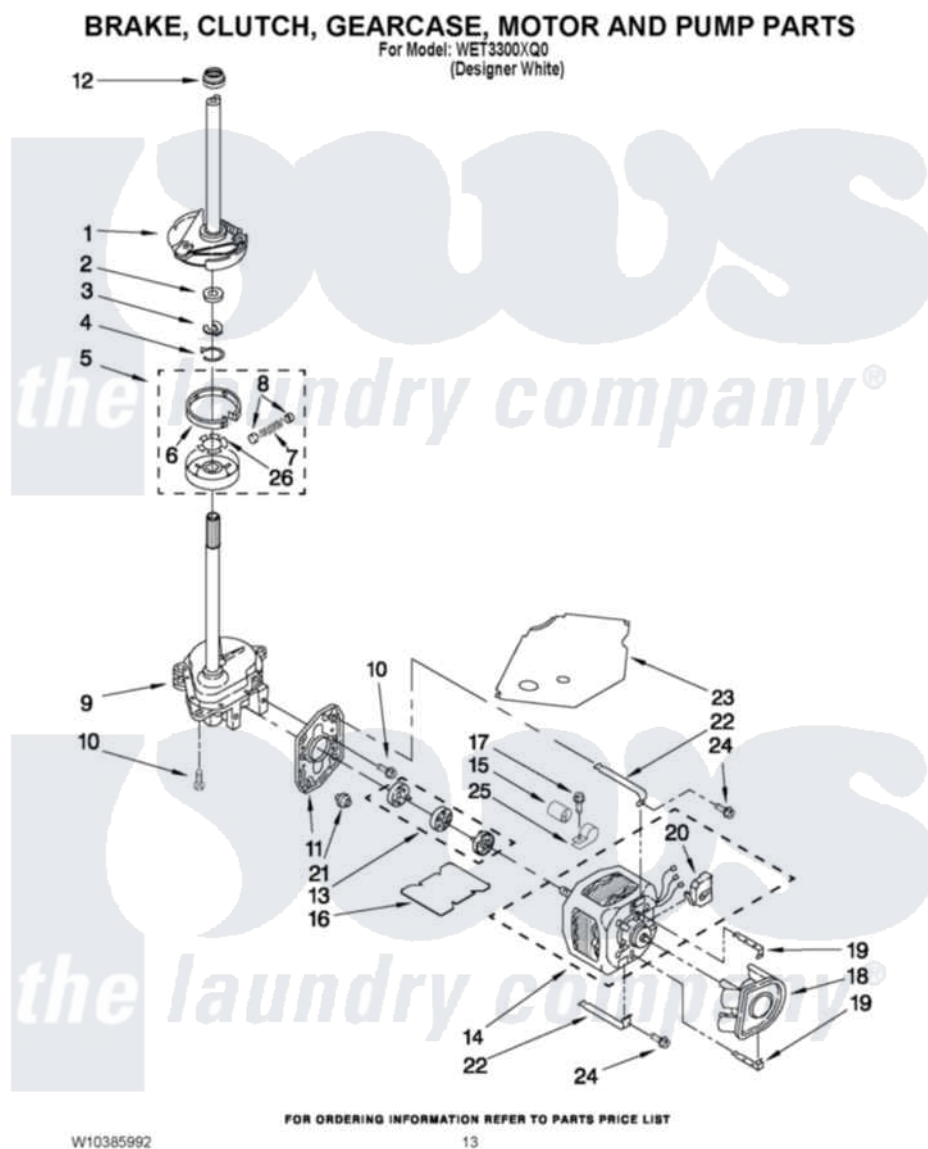

Whirlpool WET3300XQ0 08 - BRAKE, CLUTCH, GEARCASE, MOTOR AND PUMP PARTS

Whirlpool [Residential Whirlpool WET3300XQ0 Washer/Dryer Parts](#) Parts Diagram 08 - BRAKE, CLUTCH, GEARCASE, MOTOR AND PUMP PARTS
Click on the part number to view part

Item	Original Part Number	Replaced By	Status	Part Description
1	388951	285792		Basketdrive
2	63292			Washer, Spin Tube Thrust
3	62697	W10080230		Ring, Spin Tube Support
4	63283	285353		Ring
5	3951311	285785		Clutch
6	3951308	285790		Lining
7	3946792			Spring And Damper Assembly
8	62646			Cap, Clutch Spring
9	8532118	3360629		Gearcase
10	3357334	3400516		Screw Anti-Rattle
11	62611			Plate, Motor Mount To Gearcase
12	8577374			Seal, Centerpost
13	3364003	285753A		Coupling
14	661600			Motor, Main Drive

15	8572717	Capacitor, Motor Start	
16	8316060	Shield, Tub To Motor	
17	62863	3390631	Screw, 10-16 X 3/8
18	3363892	Pump, Complete	
19	8546127	Retainer, Pump	
20	62850	8529896	Switch, Main Drive Motor
21	62691	Grommet, Motor	
22	W10086010	Retainer, Motor	
23	3362089	Shield, Tub To Motor	
24	3387485	273556	Screw, 10-16 X 5/8
25	3949496	Clamp, Capacitor	
26	3355454	Clip, Main Drive	