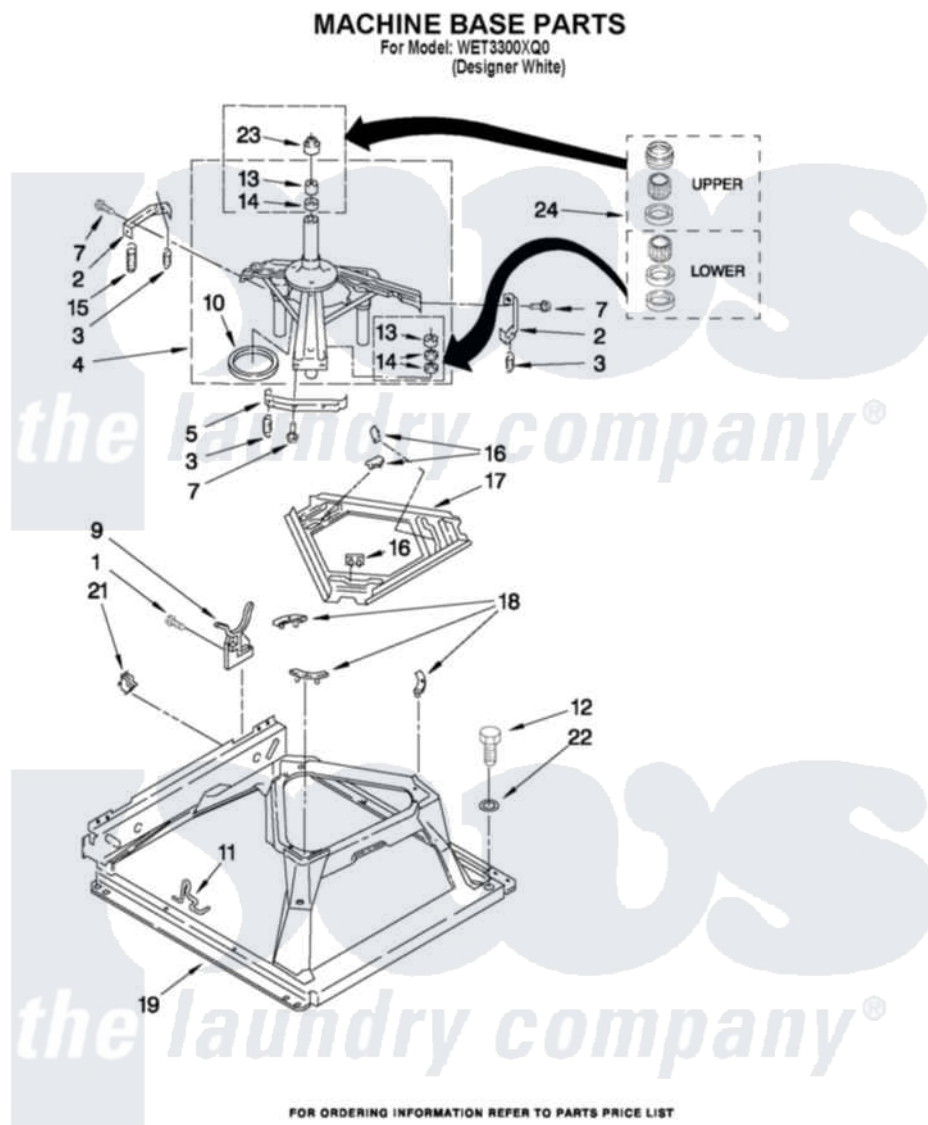

Whirlpool WET3300XQ0 09 - MACHINE BASE PARTS

14

W10385992

Whirlpool [Residential Whirlpool WET3300XQ0 Washer/Dryer Parts](#) Parts Diagram 09 - MACHINE BASE PARTS
Click on the part number to view part

Item	Original Part Number	Replaced By	Status	Part Description
1	343641	681414		Screw, 10AB X 1/2
2	64067			Bracket, Spring Outer
3	63907			Spring, Suspension
4	8575214	280184		Support
5	64065			Bracket, Spring Outer
7	3400076			Screw, Bracket Mounting
9	3350506			Retainer, Hose
10	63134			Ring, Sound Deadening
11	W10145155			Retainer, Suspension Spring
12	3400501			Screw, 5/16-18 X 1 3/32
13	8546455			Bearing, Centerpost
14	357409	359449		Seal, Agitator Shaft
15	W10250667			Spring, Counterweight
16	62568	285219		Pad
17	3946509			Plate, Suspension
18	3363660	285744		Pad

19

[3349343](#)

Base Assembly

21

[3349749](#)

Restrainer, Base

22

[3349340](#)

Washer

23

[8577376](#)

Seal, Centerpost

24

[285203](#)

Centerpost Bearing Kit