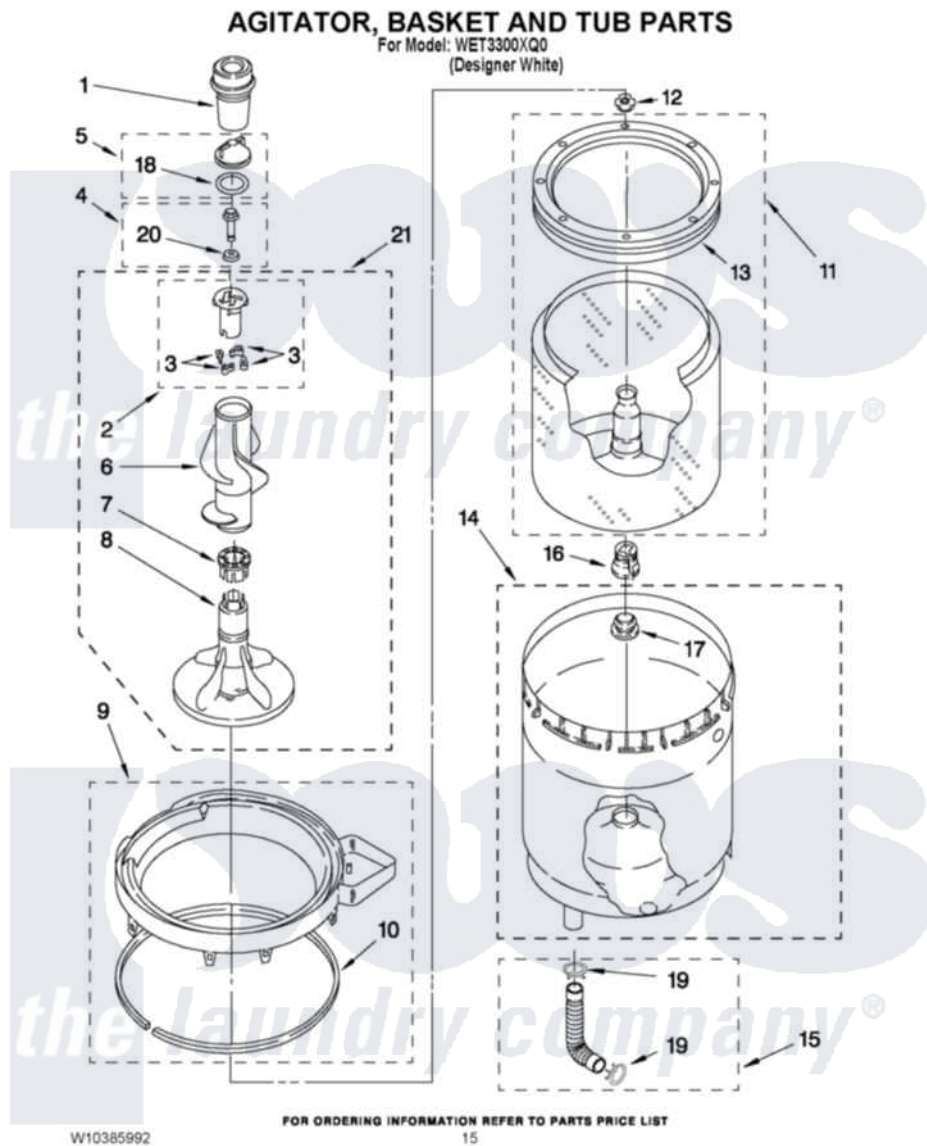

Whirlpool WET3300XQ0 10 - AGITATOR, BASKET AND TUB PARTS

Whirlpool Residential Whirlpool WET3300XQ0 Washer/Dryer Parts Parts Diagram 10 - AGITATOR, BASKET AND TUB PARTS

Click on the part number to view part

| Item | Original Part Number | Replaced By | Status | Part Description |
|------|-------------------------|---------------------------|--------|----------------------------------|
| 1 | 3350834 | | | Dispenser, |
| 2 | 3947410 | 285751 | | Dog-Agitator |
| 3 | 3366877 | 80040 | | Dog-Agitator |
| 4 | 358237 | | | Screw And Washer |
| 5 | 387094 | 285550 | | Cap |
| 6 | 3349610 | | | Mover, Agitator Clutch |
| 7 | 3351014 | 285620 | | Washer |
| 8 | 3349578 | | | Agitator |
| 9 | 8528150 | W10445870 | | Ring-Tub |
| 10 | 3976308 | | | Gasket, Tub Ring |
| 11 | 3352234 | | | Basket And Balance Ring Assembly |
| 12 | 21366 | | | Nut, Spanner |
| 13 | 387240 | | | Ring, Balance |
| 14 | 3349292 | | | Tub |
| 15 | 3951449 | 285871 | | Hose |

| | | | |
|----|---------------------------|------------------------|-------------------------|
| 16 | 389140 | | Tub Block, Basket Drive |
| 17 | 383727 | | Gasket, Centerpodt |
| 18 | W10072840 | | Fabric Softener |
| 19 | 3363366 | 616099 | Clamp |
| 20 | 3949550 | | Washer |
| 21 | 3349743 | | Agitator |