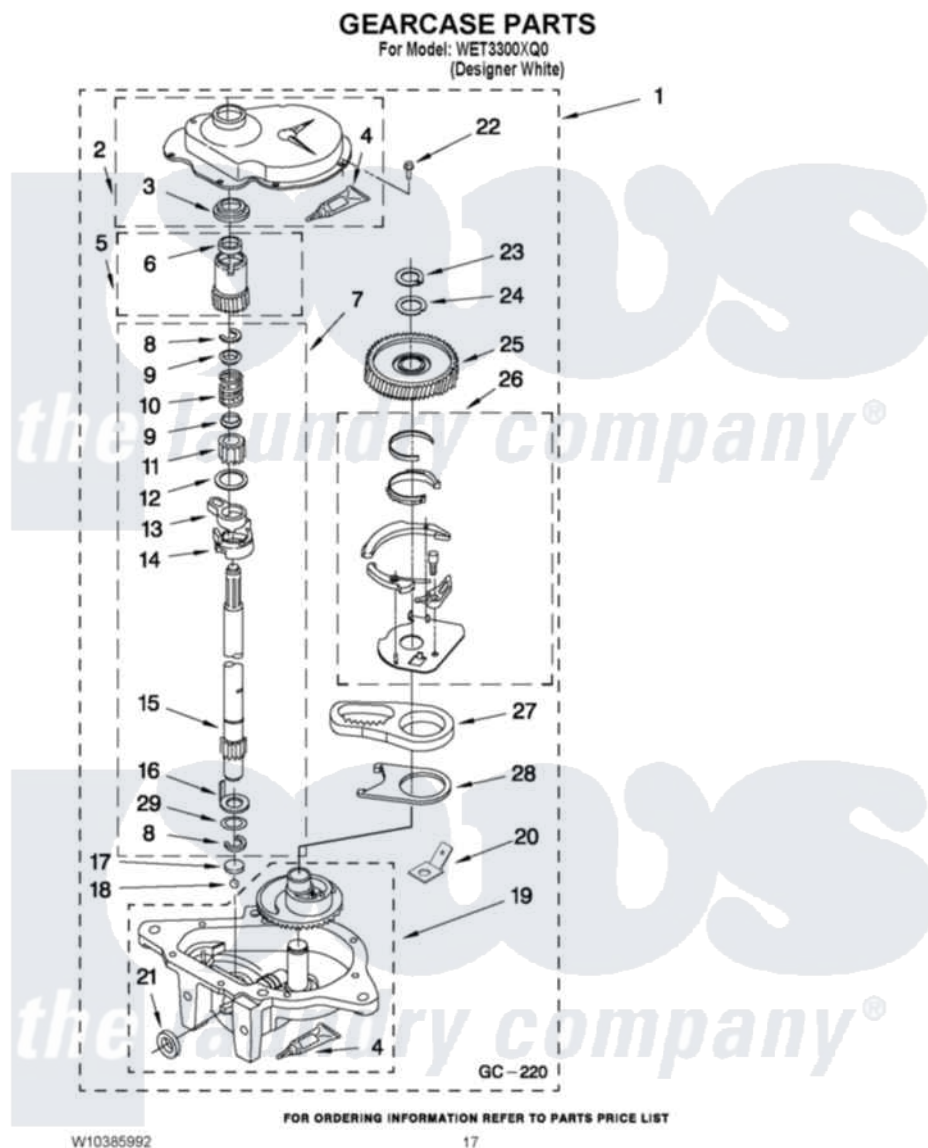

Whirlpool WET3300XQ0 11 - GEARCASE PARTS

Whirlpool Residential Whirlpool WET3300XQ0 Washer/Dryer Parts Parts Diagram 11 - GEARCASE PARTS
Click on the part number to view part

| Item | Original Part Number | Replaced By | Status | Part Description |
|------|-------------------------|-------------------------|---------------|-----------------------|
| 1 | 8532118 | 3360629 | | Gearcase |
| 2 | 285202 | | | Cover, Gearcase |
| 3 | 3349985 | | | Seal, Gearcase Cover |
| 4 | 285195 | | | Sealer Sealer, Gasket |
| 5 | 63320 | 285362 | | Gear and Pinion |
| 6 | 356427 | | | Seal, Spin Pinion |
| 7 | 389387 | | | Shaft, Agitator |
| 8 | 90369 | | Not Available | Ring, Retaining (2) |
| 9 | 62677 | | | Retainer, Spring |
| 10 | 62676 | | | Spring, Agitator |
| 11 | 63273 | 285509 | | Shaft, Agitator |
| 12 | 62619 | | | Washer, Agitator Gear |
| 13 | 62580 | 285206 | | Cam-Agitator |
| 14 | 62581 | 285206 | | Cam-Agitator |
| 15 | 285509 | | | Shaft, Agitator |
| 16 | 62618 | | | Washer, Cam Thrust |

| | | | |
|----|-------------------------|-------------------------|--|
| 17 | 16018 | 285205 | Bearing |
| 18 | 85529 | 285205 | Bearing |
| 19 | 389230 | 285515 | Gearcase |
| 20 | 3949116 | Not Available | BLOCK TAB, TERMINAL |
| 21 | 285352 | | Seal Kit, Thrust Plug |
| 22 | 3351614 | | Screw, Gearcase Cover Mounting |
| 23 | 3362552 | 285765 | Ring-Retrn |
| 24 | 285735 | 285766 | Washer Kit, Thrust |
| 25 | 62570 | 285362 | Gear and Pinon |
| 26 | 388253 | 999516 | Shelf-Glas |
| 27 | 3349296 | 8546456 | Rack, Connecting |
| 28 | 62621 | | Actuator, Shift |
| 29 | 388815 | | Washer, Intermediate 1 3976263 Miscellaneous Parts Bag 2 3976300 Washer, Inlet Hose 3 3366913 Clamp, Hose |