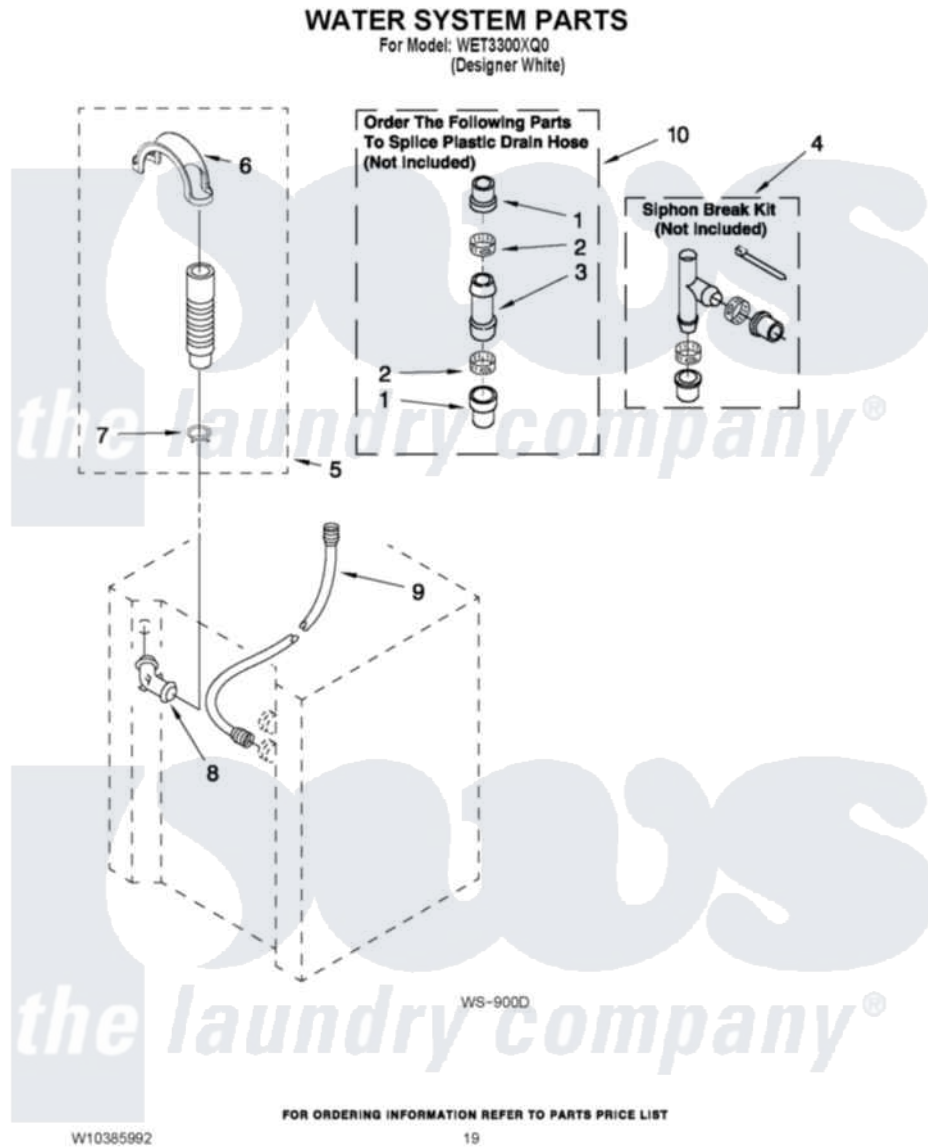

Whirlpool WET3300XQ0 12 - WATER SYSTEM PARTS

Whirlpool Residential Whirlpool WET3300XQ0 Washer/Dryer Parts Parts Diagram 12 - WATER SYSTEM PARTS
Click on the part number to view part

Item	Original Part Number	Replaced By	Status	Part Description
1	285321			Water System Parts
2	65349	285655		Clamp, Hose
3	16272			Connector, Straight
NI	285320			Water System Parts
5	661575	285664		Hose
"	W10108350			Hose, Corrugated Plastic Drain
NI	661577	285666		Hose
6	8577378			U-Bend, Drain Hose
7	3357331			Clamp, Drain
8	356739	8557915		Connector, Hose
9	3354858	89503		Hose-Inlet
10	285442			Water System Parts