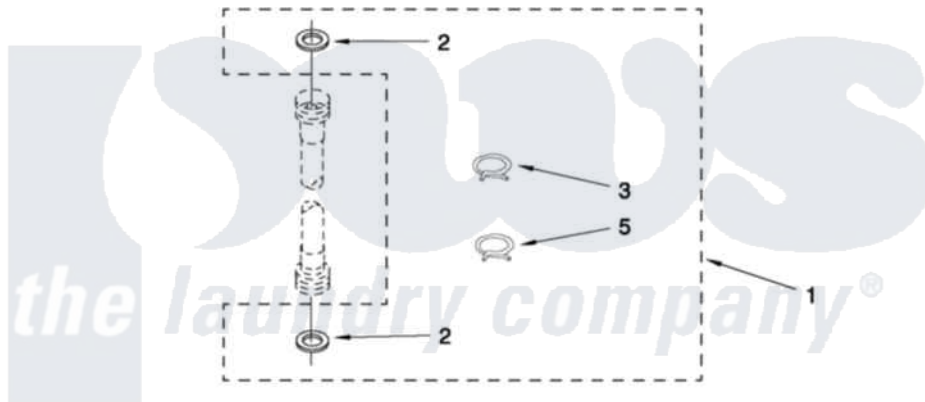

# Whirlpool WET3300XQ0 13 - MISCELLANEOUS PARTS

## MISCELLANEOUS PARTS

For Model: WET3300XQ0  
(Designer White)

FOR ORDERING INFORMATION REFER TO PARTS PRICE LIST

[Whirlpool Residential Whirlpool WET3300XQ0 Washer/Dryer Parts](#) Parts Diagram 13 - MISCELLANEOUS PARTS  
Click on the part number to view part

Item	Original Part Number	Replaced By	Status	Part Description
1	<a href="#">W10112404</a>			Miscellaneous Parts Bag
2	<a href="#">16123</a>			Washer Inlet-Hose Miscellaneous Parts Must be Ordered Separately.
3	<a href="#">356138</a>			Clamp, Hose
5	<a href="#">3357331</a>			Clamp, Drain