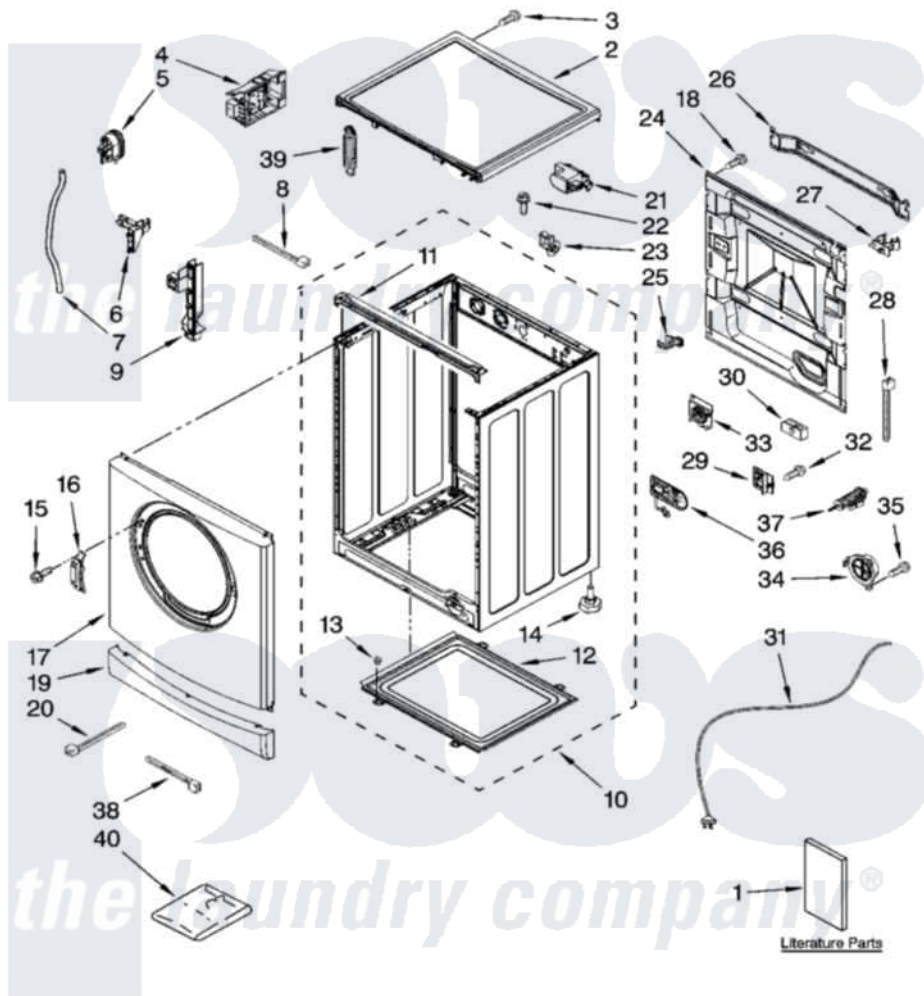

Whirlpool WFC7500VW0 01 - TOP AND CABINET PARTS

TOP AND CABINET PARTS For Model: WFC7500VW0 (White)

COMPACT AUTOMATIC
WASHER

8-08 Litho in U.S.A. (djc)(mek)

1

Part No. W10112250 Rev. A

Whirlpool Residential Whirlpool WFC7500VW0 Washer Parts Parts Diagram 01 - TOP AND CABINET PARTS
Click on the part number to view part

Item	Original Part Number	Replaced By	Status	Part Description
1	W10175588		Not Available	Use & Care Guide
"	W10179063		Not Available	Quick Start Guide
"	W10180055		Not Available	GUIDE (ENERGY GUIDE)
2	W10192961			Top
3	W10193038			Screw, Top
4	W10192965			MCU, Assembly
5	W10192975			Switch, Pressure
6	W10193054			Support, Pressure Switch
7	W10193048			Hose, Pressure Switch
8	W10193109			Tie, Wire
9	W10193055			Retainer, Channel
10	W10192956			Cabinet, Service
11	W10192985			Brace, Control
12	W10193002			Cover, Base
13	W10193003			Clip, Base Cover
14	W10192970			Foot-Leveling

15	W10193036	Screw, Self-Tap
16	W10193050	Hinge, Door
17	W10192967	Panel, Front
18	W10193107	Screw
19	W10193004	Panel, Toe
20	W10193113	Tie, Wire
21	W10192950	Filter-Rfi
22	W10193112	Screw
23	W10193097	Retainer, Clamp
24	W10192971	Panel, Rear
25	W10192982	Clip, Drain Hose
26	W10193005	Bracket, Transport
27	W10192980	Clip, Drain Hose
28	W10193091	Tie, Wire
29	W10192957	Clip, Assembly
30	W10192992	Strain-Relief
31	W10192958	Cord, Power
32	W10193105	Screw
33	W10193023	Clip, Power Cord
34	W10192998	Cover, Vent
35	W10193108	Screw
36	W10193021	Cover, Transport
37	W10192968	Bolt, Assembly
38	W10193114	Tie, Wire
39	W10192955	Spring, Suspension
40	W10192951	Kit, Inlet Hose And U-Bend