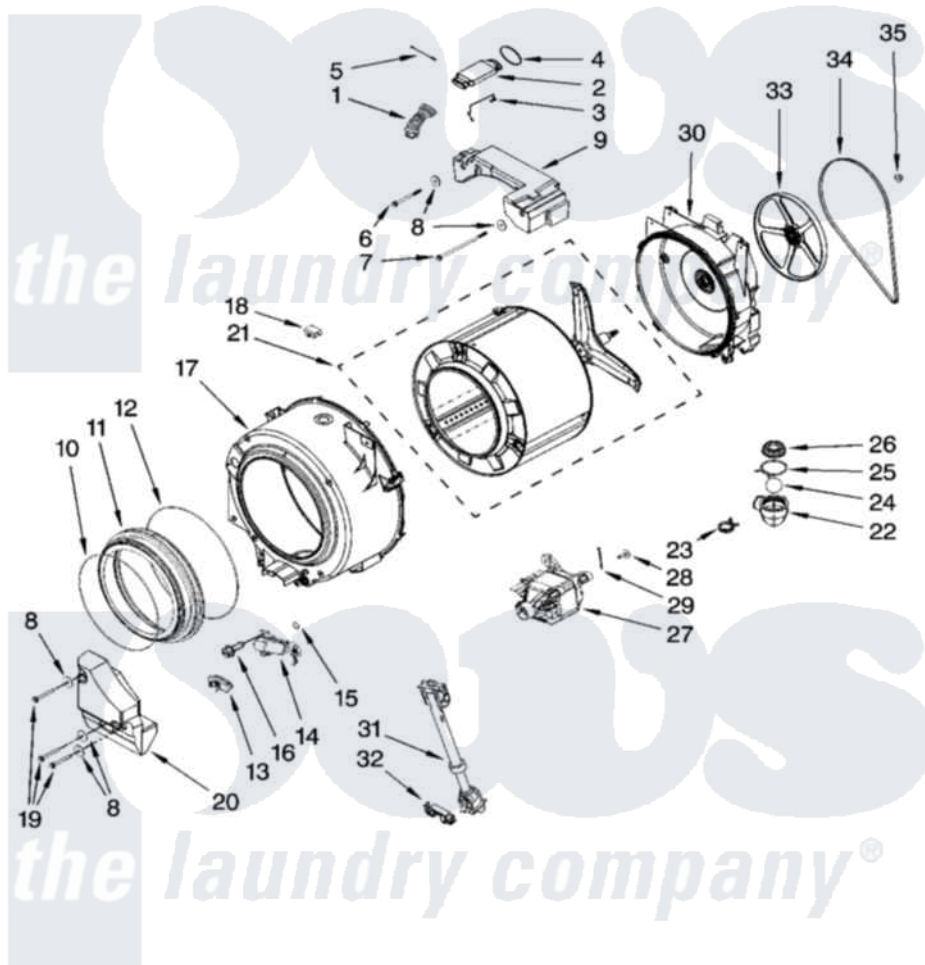

Whirlpool WFC7500VW0 04 - BASKET AND TUB PARTS

BASKET AND TUB PARTS

For Model: WFC7500VW0
(White)

W10112250

5

Whirlpool [Residential Whirlpool WFC7500VW0 Washer Parts](#) Parts Diagram 04 - BASKET AND TUB PARTS
Click on the part number to view part

Item	Original Part Number	Replaced By	Status	Part Description
1	W10192997			Hose, Vent
2	W10192996			Tube, Vent
3	W10192999			Clamp, Tube Vent
4	W10193039			Clamp, Hose
5	W10193000			Spring, Tube Vent
6	W10193093			Screw, Short
7	W10193094			Screw, Long
8	W10193096			Washer, Counterweight
9	W10192952			Counterweight
10	W10193044			Clamp-Wire, Bellow
11	W10193056			Bellow
12	W10193090			Clamp-Wire, Bellow
13	W10192989			Bracket, Ntc
14	W10193047			Air-Trap, Assembly
15	W10192949			O-Ring, Air-Trap
16	W10192945			Screw, Air-Trap

17	W10192959	Tub-Outer, Front
18	W10193053	Clamp, Tub-Outer
19	W10193092	Screw, Lower Counterweight
20	W10192954	Counterweight
21	W10192953	Basket, Assembly
22	W10192974	Hose, Tub-To-Pump
23	W10192948	Clamp, Hose-Pump
24	W10193033	Ball, Eco
25	W10193101	Clamp, Hose-To-Tub
26	W10193115	Nut, Eco Flange
27	W10192987	Motor
28	W10193095	Screw, Motor
29	W10192983	Tie, Wire
30	W10192960	Tub-Outer, Rear
31	W10192964	Shock Absorber
32	W10193028	Bracket, Mount
33	W10193058	Pulley
34	W10192984	Belt, Drive
35	W10192946	Nut, Pulley