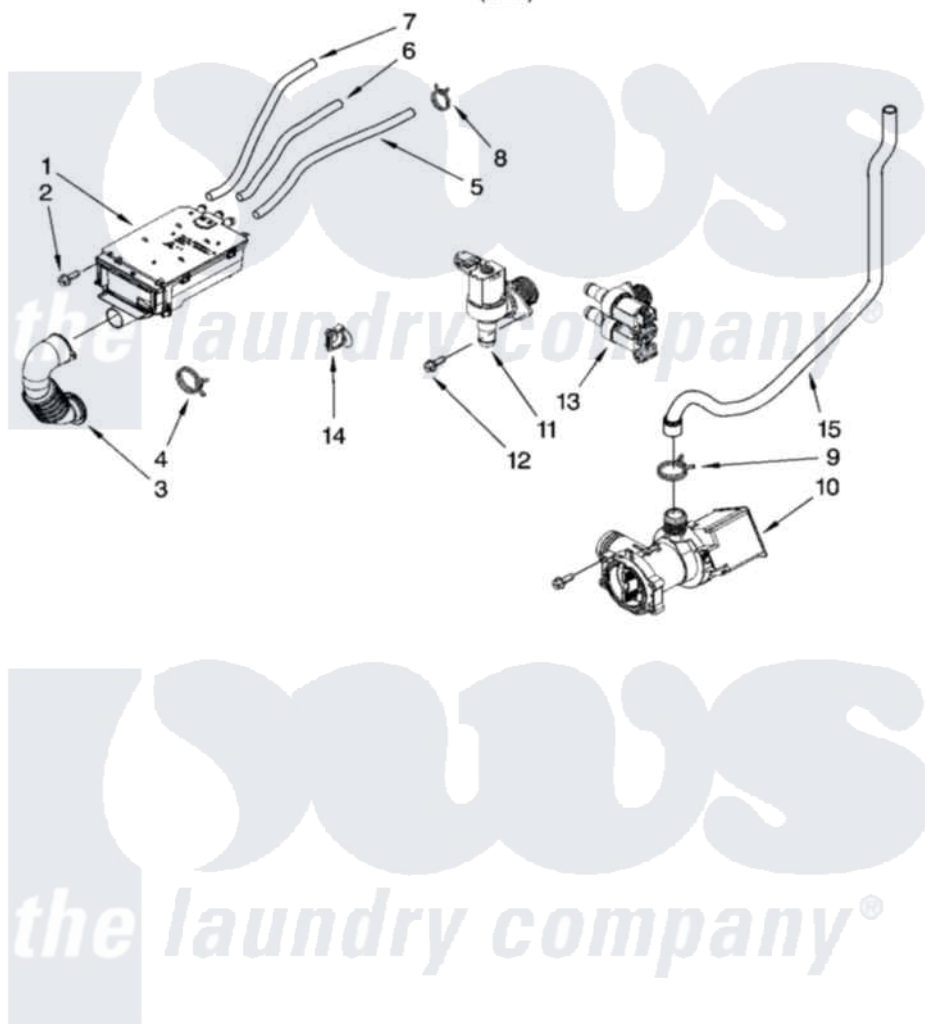

Whirlpool WFC7500VW0 05 - DISPENSER AND PUMP PARTS, OPTIONAL PARTS (NOT INCLUDED)

**DISPENSER AND PUMP PARTS**

For Model: WFC7500VW0  
(White)

Whirlpool [Residential Whirlpool WFC7500VW0 Washer Parts](#) Parts Diagram 05 - DISPENSER AND PUMP PARTS, OPTIONAL PARTS (NOT INCLUDED).  
Click on the part number to view part

Item	Original Part Number	Replaced By	Status	Part Description
1	<a href="#">W10215637</a>			Dispenser, Complete Assembly
2	<a href="#">W10193100</a>			Screw
3	<a href="#">W10193052</a>			Hose, Dispenser-Tub
4	<a href="#">W10193110</a>			Clamp, Hose
5	<a href="#">W10192979</a>			Hose, Valve-Dispenser
6	<a href="#">W10192978</a>			Hose, Valve-Dispenser
7	<a href="#">W10192977</a>			Hose, Dispenser
8	<a href="#">W10193111</a>			Clamp, Inlet Hose
9	<a href="#">W10193106</a>			Clamp, Drain Hose-Pump
10	W10192988	<a href="#">W10465252</a>		Pump-Water
11	<a href="#">W10192990</a>			Valve, Single
12	<a href="#">W10193107</a>			Screw
13	<a href="#">W10192991</a>			Valve, Double
14	<a href="#">W10193098</a>			Retainer, Clamp

15	<a href="#">W10192976</a>		Hose, Drain
	<a href="#">72017</a>		Paint, Touch-Up
"	<a href="#">350938</a>		Paint, Pressurized Spray B
"	<a href="#">350930</a>		Paint, Pressurized Spray B
"	<a href="#">799344</a>		Paint, Touch-Up )
"	BLANK	Not Available	ACCESSORIES
"	W10178021	<a href="#">W10178021A</a>	Kit-Stack
"	W10181473	Not Available	Stack Kit (If Your Dryer Model Starts With WCD)