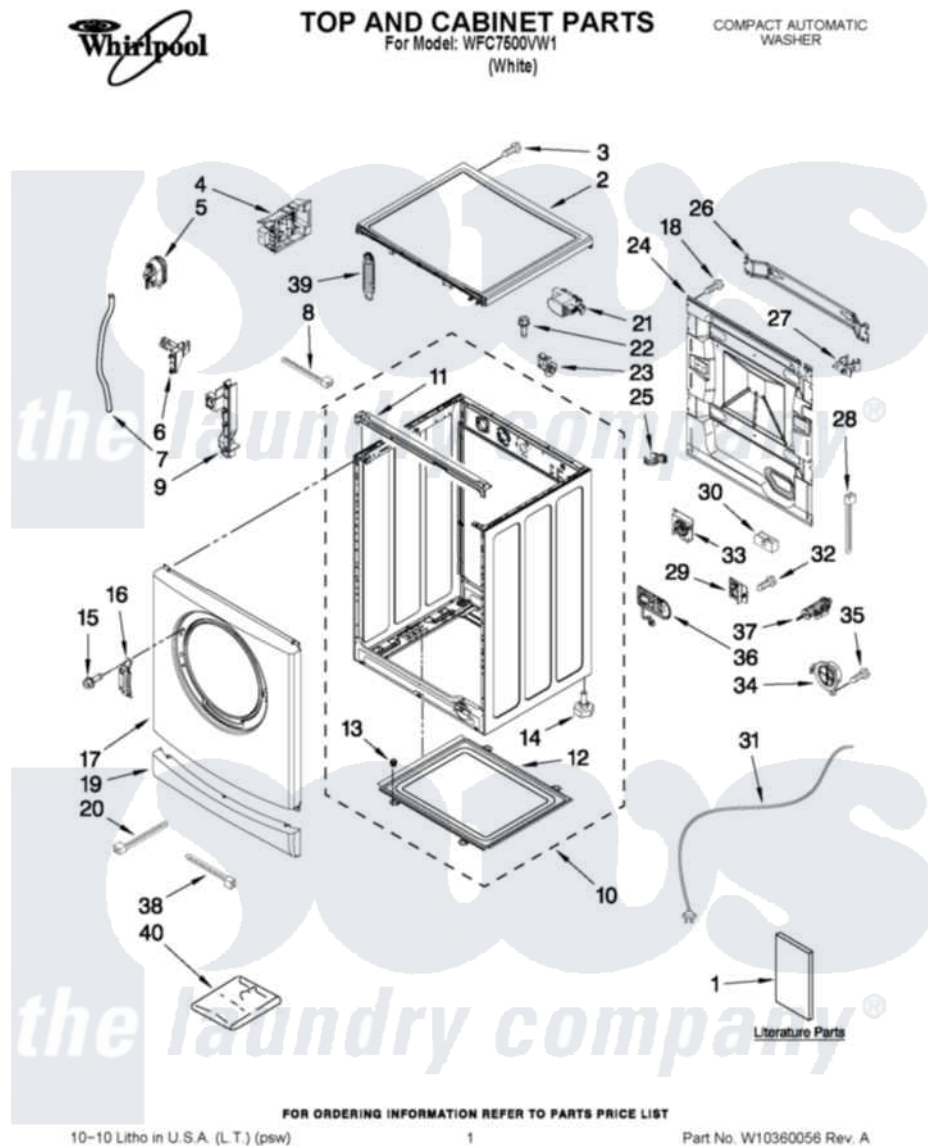

Whirlpool WFC7500VW1 01 - TOP AND CABINET PARTS

Whirlpool Residential Whirlpool WFC7500VW1 Washer Parts Parts Diagram 01 - TOP AND CABINET PARTS
 Click on the part number to view part

Item	Original Part Number	Replaced By	Status	Part Description
1	W10175588		Not Available	Use & Care Guide
"	W10179063		Not Available	Quick Start Guide
"	W10180055		Not Available	GUIDE (ENERGY GUIDE)
"	W10331054		Not Available	GUIDE (TECH SHEET)
2	W10192961			Top
3	W10193038			Screw, Top
4	W10192965			MCU, Assembly
5	W10192975			Switch, Pressure
6	W10193054			Support, Pressure Switch
7	W10193048			Hose, Pressure Switch
8	W10193109			Tie, Wire
9	W10193055			Retainer, Channel
10	W10192956			Cabinet, Service
11	W10192985			Brace, Control
12	W10193002			Cover, Base
13	W10193003			Clip, Base Cover

14	W10192970	Foot-Leveling
15	W10193036	Screw, Self-Tap
16	W10193050	Hinge, Door
17	W10192967	Panel, Front
18	W10193107	Screw
19	W10193004	Panel, Toe
20	W10193113	Tie, Wire
21	W10192950	Filter-Rfi
22	W10193112	Screw
23	W10193097	Retainer, Clamp
24	W10192971	Panel, Rear
25	W10192982	Clip, Drain Hose
26	W10193005	Bracket, Transport
27	W10192980	Clip, Drain Hose
28	W10193091	Tie, Wire
29	W10192957	Clip, Assembly
30	W10192992	Strain-Relief
31	W10192958	Cord, Power
32	W10193105	Screw
33	W10193023	Clip, Power Cord
34	W10192998	Cover, Vent
35	W10193108	Screw
36	W10193021	Cover, Transport
37	W10192968	Bolt, Assembly
38	W10193114	Tie, Wire
39	W10192955	Spring, Suspension
40	W10192951	Kit, Inlet Hose And U-Bend