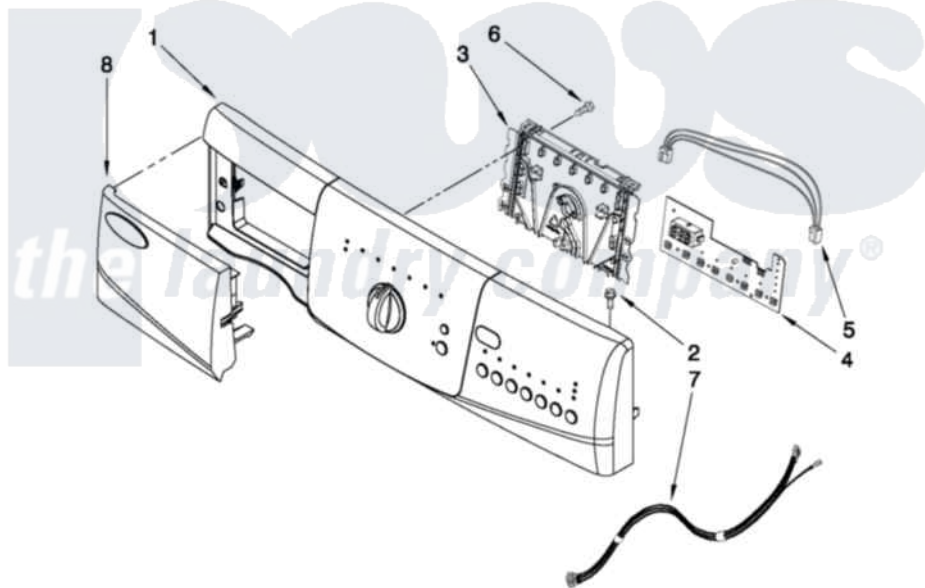

Whirlpool WFC7500VW1 02 - CONTROL PANEL PARTS

CONTROL PANEL PARTS

For Model: WFC7500VW1
(White)

FOR ORDERING INFORMATION REFER TO PARTS PRICE LIST

W10360056

3

[Whirlpool Residential Whirlpool WFC7500VW1 Washer Parts](#) Parts Diagram 02 - CONTROL PANEL PARTS
Click on the part number to view part

Item	Original Part Number	Replaced By	Status	Part Description
1	W10192972			Console Assembly
2	W10193107			Screw
3	W10192966			CCU, Assembly
4	W10192981			UI, Assembly
5	W10193027			Harness, User Interface
6	W10193029			Screw
7	W10192993			Harness, Main
8	W10192973			Handle, Assembly