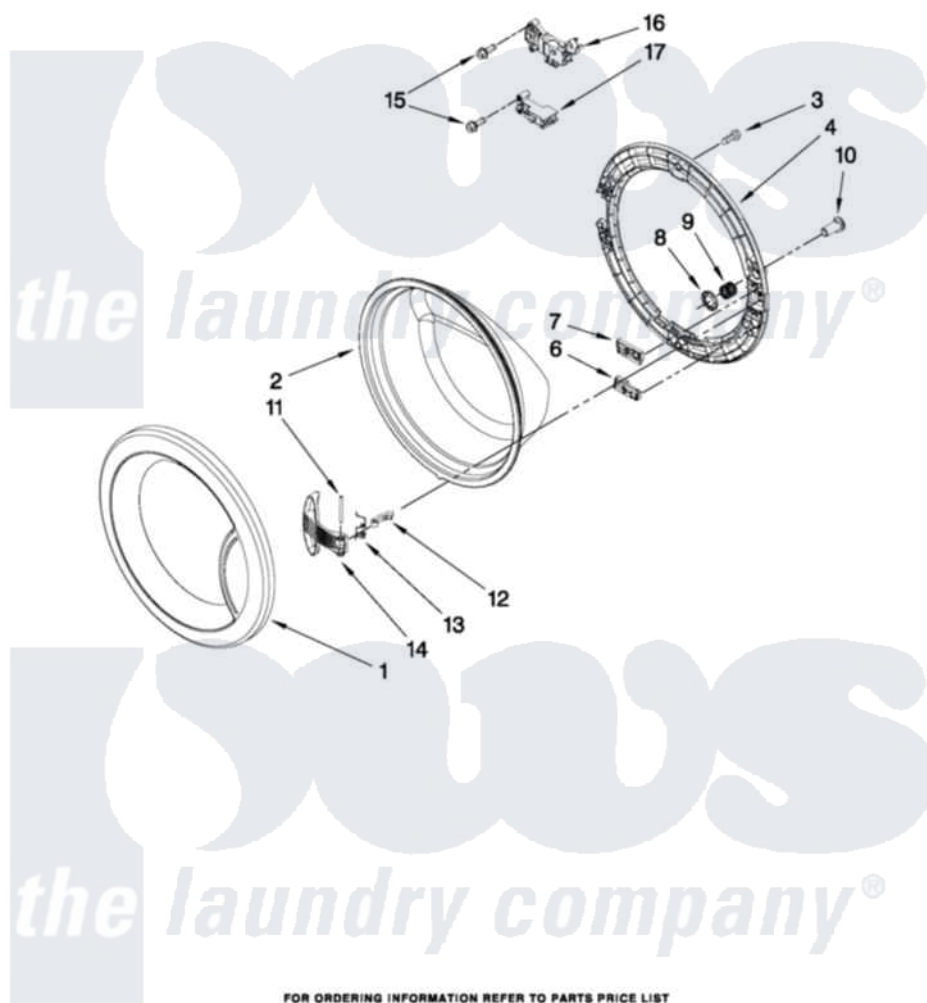

Whirlpool WFC7500VW1 03 - DOOR PARTS

DOOR PARTS

For Model: WFC7500VW1
(White)

FOR ORDERING INFORMATION REFER TO PARTS PRICE LIST

4

W10360056

Whirlpool [Residential Whirlpool WFC7500VW1 Washer Parts](#) Parts Diagram 03 - DOOR PARTS

[Click on the part number to view part](#)

Item	Original Part Number	Replaced By	Status	Part Description
1	W10193001			Frame, Door Front
2	W10193025			Glass, Door
3	W10193034			Screw
4	W10193022			Support, Door-Back
6	W10196351			Plate, Door Lock
7	W10196350			Plate, Door Lock
8	W10196352			Washer, Clamp
9	W10196353			Spring,
10	W10196349			Plug
11	W10192947			Shaft, Door-Lock
12	W10193026			Latch, Hook Door-Lock
13	W10193049			Spring, Door-Lock
14	W10193032			Handle
15	W10193035			Screw, Door Switch
16	W10192995			Lock, Door
17	W10192994			Switch, Door