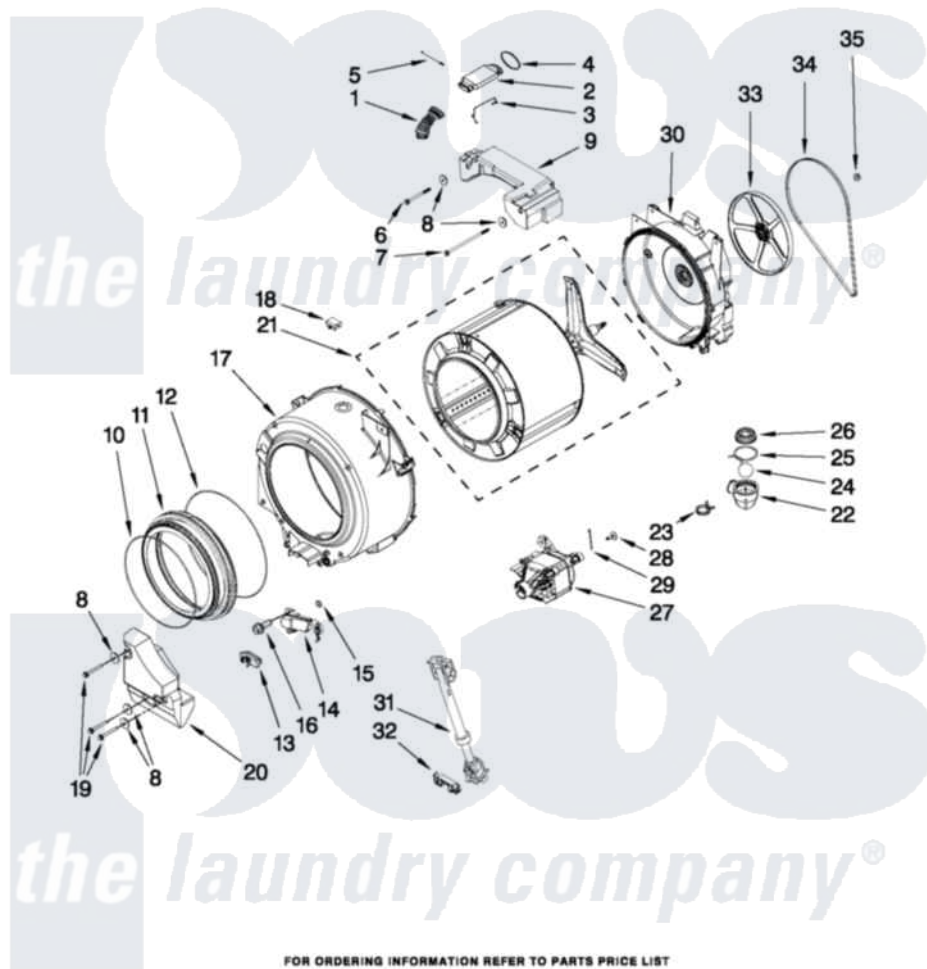

# Whirlpool WFC7500VW1 04 - BASKET AND TUB PARTS

## BASKET AND TUB PARTS

For Model: WFC7500VW1  
(White)

W10360056

FOR ORDERING INFORMATION REFER TO PARTS PRICE LIST

5

Whirlpool [Residential Whirlpool WFC7500VW1 Washer Parts](#) Parts Diagram 04 - BASKET AND TUB PARTS

[Click on the part number to view part](#)

Item	Original Part Number	Replaced By	Status	Part Description
1	<a href="#">W10192997</a>			Hose, Vent
2	<a href="#">W10192996</a>			Tube, Vent
3	<a href="#">W10192999</a>			Clamp, Tube Vent
4	<a href="#">W10193039</a>			Clamp, Hose
5	<a href="#">W10193000</a>			Spring, Tube Vent
6	<a href="#">W10193093</a>			Screw, Short
7	<a href="#">W10193094</a>			Screw, Long
8	<a href="#">W10193096</a>			Washer, Counterweight
9	<a href="#">W10192952</a>			Counterweight
10	<a href="#">W10193044</a>			Clamp-Wire, Bellow
11	<a href="#">W10193056</a>			Bellow
12	<a href="#">W10193090</a>			Clamp-Wire, Bellow
13	<a href="#">W10192989</a>			Bracket, Ntc
14	<a href="#">W10193047</a>			Air-Trap, Assembly
15	<a href="#">W10192949</a>			O-Ring, Air-Trap
16	<a href="#">W10192945</a>			Screw, Air-Trap

17	<a href="#">W10192959</a>	Tub-Outer, Front
18	<a href="#">W10193053</a>	Clamp, Tub-Outer
19	<a href="#">W10193092</a>	Screw, Lower Counterweight
20	<a href="#">W10192954</a>	Counterweight
21	<a href="#">W10192953</a>	Basket, Assembly
22	<a href="#">W10192974</a>	Hose, Tub-To-Pump
23	<a href="#">W10192948</a>	Clamp, Hose-Pump
24	<a href="#">W10193033</a>	Ball, Eco
25	<a href="#">W10193101</a>	Clamp, Hose-To-Tub
26	<a href="#">W10193115</a>	Nut, Eco Flange
27	<a href="#">W10192987</a>	Motor
28	<a href="#">W10193095</a>	Screw, Motor
29	<a href="#">W10192983</a>	Tie, Wire
30	<a href="#">W10192960</a>	Tub-Outer, Rear
31	<a href="#">W10192964</a>	Shock Absorber
32	<a href="#">W10193028</a>	Bracket, Mount
33	<a href="#">W10193058</a>	Pulley
34	<a href="#">W10192984</a>	Belt, Drive
35	<a href="#">W10192946</a>	Nut, Pulley