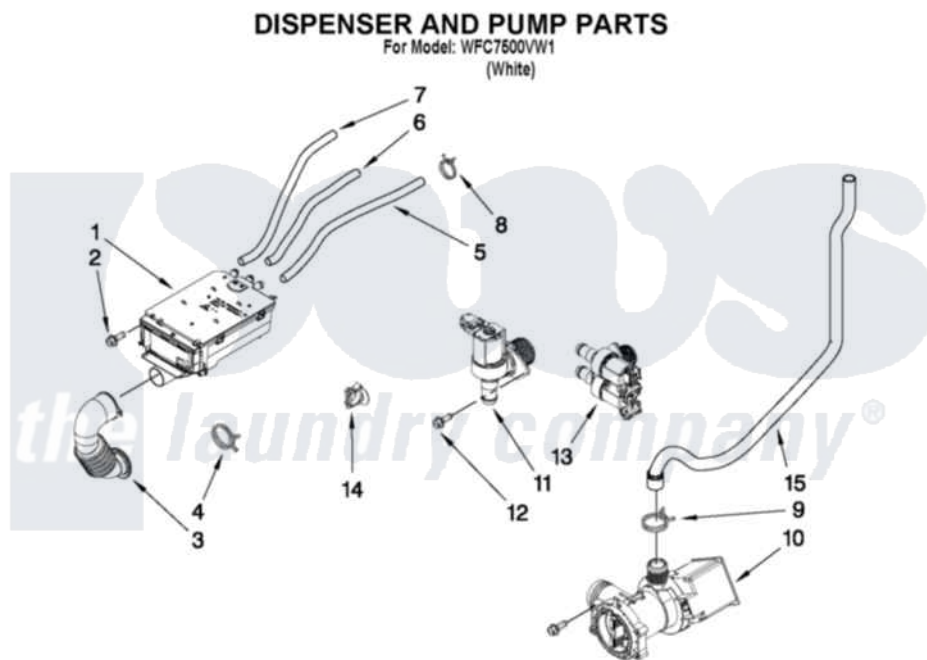

Whirlpool WFC7500VW1 05 - DISPENSER AND PUMP PARTS

FOR ORDERING INFORMATION REFER TO PARTS PRICE LIST

Whirlpool [Residential Whirlpool WFC7500VW1 Washer Parts](#) Parts Diagram 05 - DISPENSER AND PUMP PARTS
Click on the part number to view part

Item	Original Part Number	Replaced By	Status	Part Description
1	W10215637			Dispenser, Complete Assembly
2	W10193100			Screw
3	W10193052			Hose, Dispenser-Tub
4	W10193110			Clamp, Hose
5	W10192979			Hose, Valve-Dispenser
6	W10192978			Hose, Valve-Dispenser
7	W10192977			Hose, Dispenser
8	W10193111			Clamp, Inlet Hose
9	W10193106			Clamp, Drain Hose-Pump
10	W10192988	W10465252		Pump-Water
11	W10192990			Valve, Single
12	W10193107			Screw
13	W10192991			Valve, Double
14	W10193098			Retainer, Clamp
15	W10192976			Hose, Drain