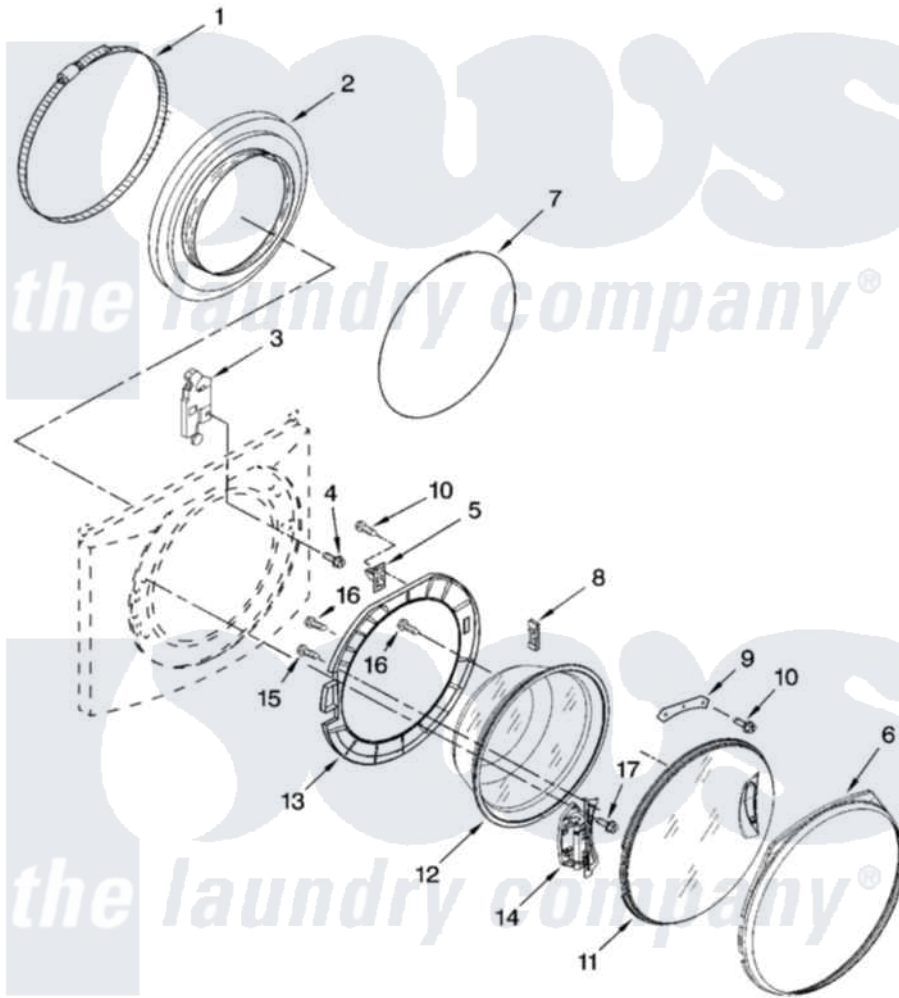

Whirlpool WFW8200TW00 02 - DOOR AND LATCH PARTS

DOOR AND LATCH PARTS

For Model: WFW8200TW00
(White/Grey)

W10155262

3

Whirlpool [Residential Whirlpool WFW8200TW00 Washer Parts](#) Parts Diagram 02 - DOOR AND LATCH PARTS
Click on the part number to view part

Item	Original Part Number	Replaced By	Status	Part Description
1	8540952	W10111435		Bellow
2	8540108			Clamp, Bellow To Tub
3	8540772	W10253483		Lock, Door
4	8540725			Screw
5	8540221	W10111148		Strike
6	8540533			Trim Ring, Outer Door
7	8540107	W10217563		Clamp, Bellow To Front Panel
8	8540115			Clamp, Support
9	8540114			Clamp, Glass
10	8540513	8182214		Screw
11	8540588			Frame, Door Front Assembly
12	8540428	W10388315		Glass, Door
13	W10138523			Frame, Door Back Support
14	8540416	W10118967		Hinge, Door
15	8540284	8181660		Screw
16	8540282	8181661		Screw, Actuator