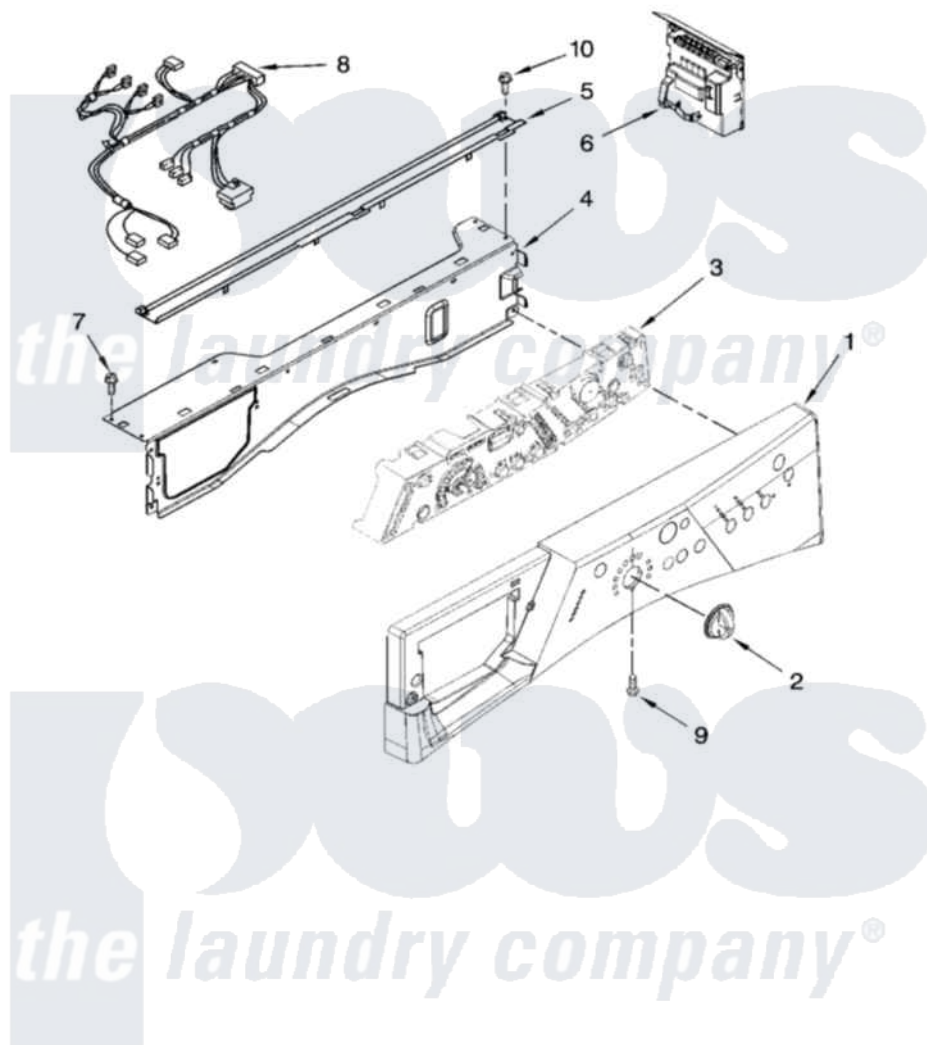

Whirlpool WFW8200TW00 03 - CONTROL PANEL PARTS

CONTROL PANEL PARTS

For Model: WFW8200TW00
(White/Grey)

4

W10155262

Whirlpool Residential Whirlpool WFW8200TW00 Washer Parts Parts Diagram 03 - CONTROL PANEL PARTS
Click on the part number to view part

Item	Original Part Number	Replaced By	Status	Part Description
1	W10136938			Panel, Control
2	8574963			Knob, Control
3	W10138502			User Interface
4	8540558	W10240776		Brace, Top Front
5	8540839			Channel, Water
6	W10160271	W10205975		Control-Elec
7	3390647	488729		Screw
8	W10118622	W10169929		Harness, Wiring
9	8540282	8181661		Screw, Actuator
10	W10015090	489442		Screw 3 2217757 Roller, Front