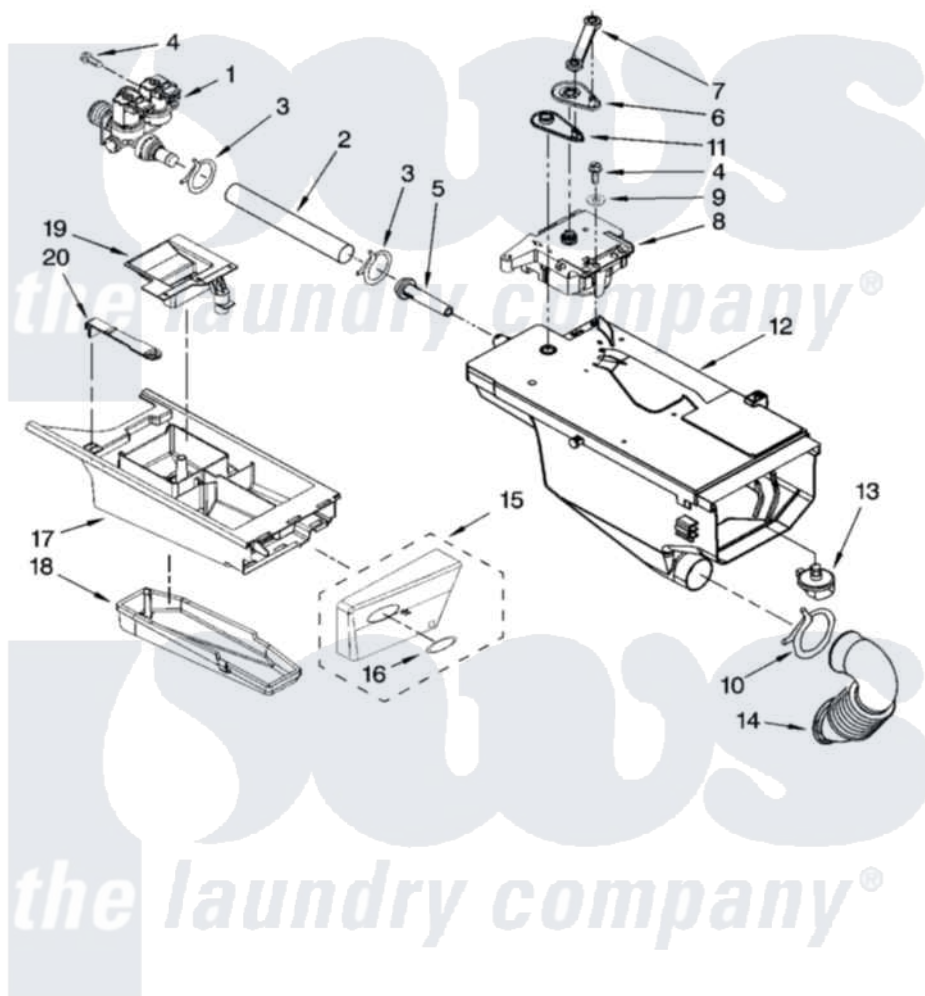

DISPENSER PARTS

For Model: WFW8200TW00
(White/Grey)

W10155262

5

Whirlpool [Residential Whirlpool WFW8200TW00 Washer Parts](#) Parts Diagram 04 - DISPENSER PARTS
Click on the part number to view part

Item	Original Part Number	Replaced By	Status	Part Description
1	8540751			Valve, Water Inlet
2	8540065			Hose, Valve To Dispenser
3	370450	596669		Clamp, Manifold
4	8540282	8181661		Screw, Actuator
5	8540042	8183181		Nozzle, Inlet
6	8540393			Cam, Actuator
7	8540394			Lever, Water Distribution
8	8540041	W10143586		Actuator
9	VS611	8526417		Washer
10	8281276			Clamp, Hose
11	8540395			Connection, Lever
12	8540058			Dispenser
13	8540053			Nozzle, Distribution
14	8540063			Hose, Dispenser To Tub
15	8571947			Handle, Drawer
16	W10117943	8303811		Badge, Assembly