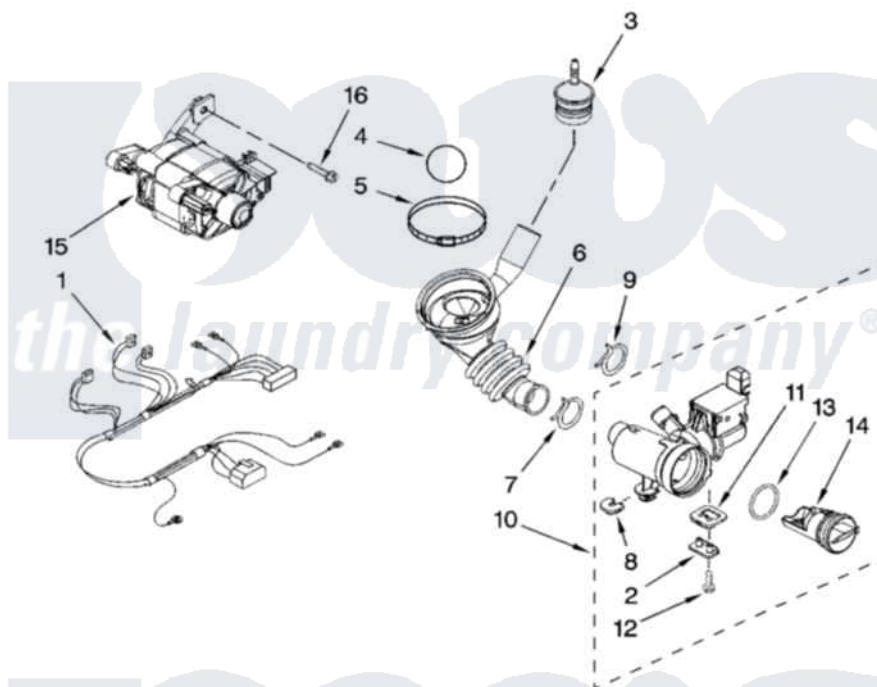

Whirlpool WFW8200TW00 05 - PUMP AND MOTOR PARTS

PUMP AND MOTOR PARTS

For Model: WFW8200TW00
(White/Grey)

6

W10155262

Whirlpool [Residential Whirlpool WFW8200TW00 Washer Parts](#) Parts Diagram 05 - PUMP AND MOTOR PARTS

Click on the part number to view part

Item	Original Part Number	Replaced By	Status	Part Description
1	8540704	W10166995		Harness, Motor
2	8540033			Cap, Right Foot
3	8540180	W10405608		Air Trap
4	8540013			Ball
5	8540008			Clamp
6	8540012			Hose, Tub To Pump
7	370448	616099		Clamp
8	W10034820			Foot, Rubber
9	356138			Clamp, Hose
10	W10130913			Pump
11	W10034830			Foot, Rubber
12	8533964			Screw, 10-16 X 1.25
13	8540025	W10130913		Pump
14	8540996	W10130913		Pump
15	W10140579			Motor, Drive
16	8540134			Bolt, Motor