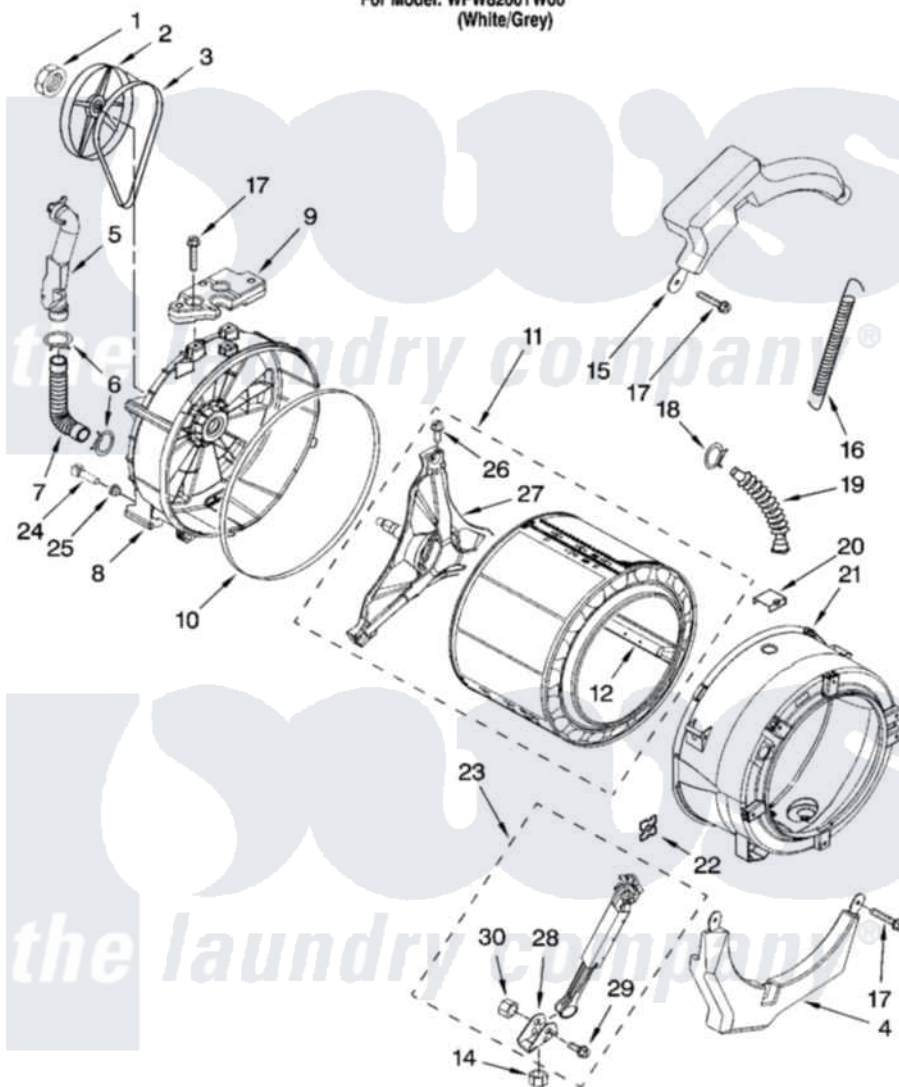

Whirlpool WFW8200TW00 06 - TUB AND BASKET PARTS, OPTIONAL PARTS (NOT INCLUDED)

TUB AND BASKET PARTS

For Model: WFW8200TW00
(White/Grey)

W10155262

7

Whirlpool [Residential Whirlpool WFW8200TW00 Washer Parts](#) Parts Diagram 06 - TUB AND BASKET PARTS, OPTIONAL PARTS (NOT INCLUDED).
Click on the part number to view part

Item	Original Part Number	Replaced By	Status	Part Description
1	8533999	W10283361		Nut, Pulley
2	8540088C			Pulley
3	8540101			Belt, Drive
4	8540600	W10200297		Counterwgt
5	W10112169			Pipe, Ventilation
6	8540010	W10208156		Clamp
7	8540019			Hose, Exhaust
8	W10112658	280251		Tub-Outer
9	8540602			Counterweight, Rear
10	8540090	W10111158		Gasket
11	8540451			Basket, Complete
12	8540456			Baffle, Tub
14	8534084			Nut, Shock Absorber Mounting
15	8540598	W10200296		Counterwgt
16	W10010360	280159		Spring

17	W10094780	W10182109	Screw-Kit
18	3363365		Clamp, Hose
19	8540015		Hose, Exhaust
20	8540092		Clamp, Tub
21	W10112659	280251	Tub-Outer
22	8540072	8182512	Nut, Push-In
23	W10084740	W10480711	Shock-Absr
24	8540226	8181705	Ntc
25	8540766		Seal, Rubber
26	8540382		Screw
27	8540457	W10202464	Crosspiece Assembly
28	8540940		Bracket, Shock Absorber Mounting
29	8540841		Bolt, Shock Brkt.
30	8540842		Nut, Shock Brkt.
	72017		Paint, Touch-Up
"	350938		Paint, Pressurized Spray B
"	350930		Paint, Pressurized Spray B
"	799344		Paint, Touch-Up)
"	BLANK	Not Available	ACCESSORY PARTS
"	285863		Water System Parts