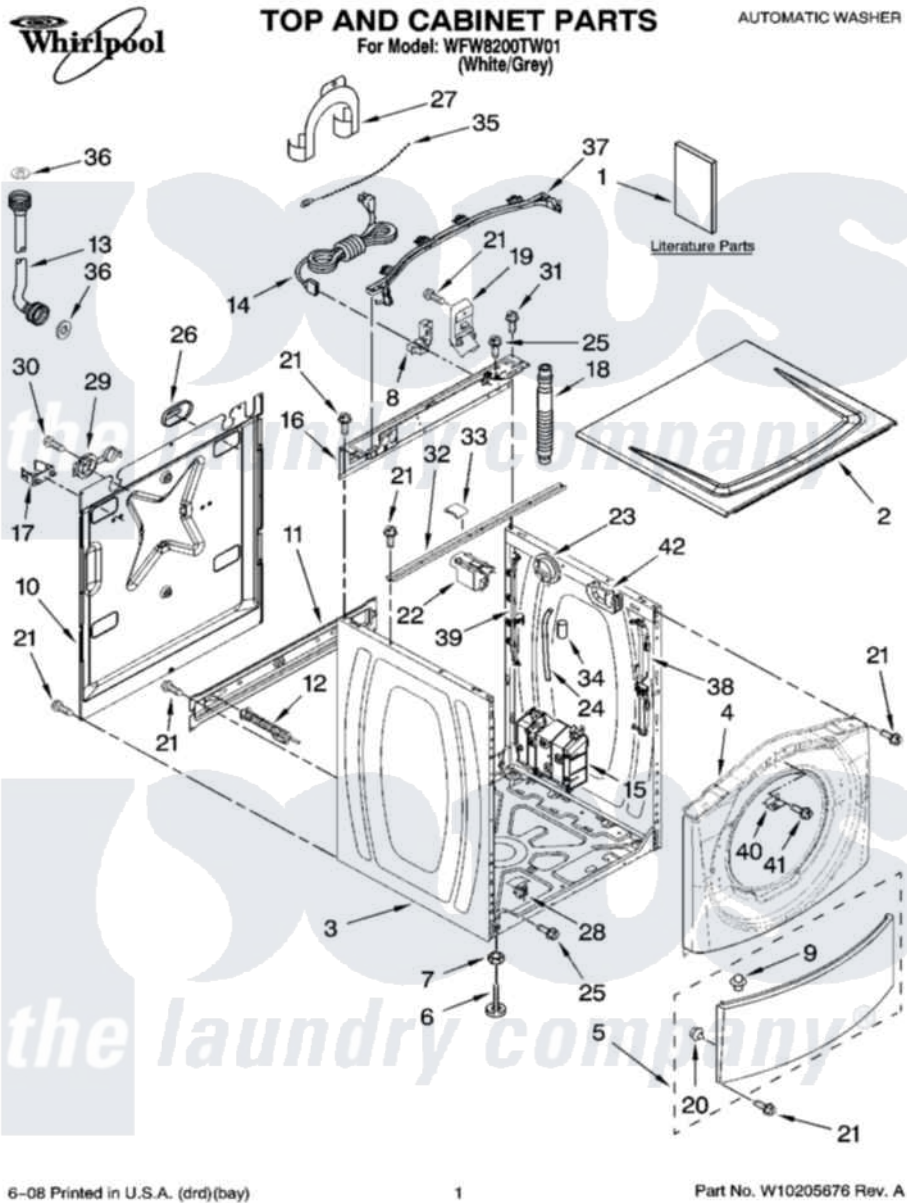

Whirlpool WFW8200TW01 01 - TOP AND CABINET PARTS

6-08 Printed in U.S.A. (drd)(bay)

1

Part No. W10205876 Rev. A

Whirlpool [Residential Whirlpool WFW8200TW01 Washer Parts](#) Parts Diagram 01 - TOP AND CABINET PARTS
 Click on the part number to view part

Item	Original Part Number	Replaced By	Status	Part Description
1	W10136944		Not Available	Use & Care Guide
"	W10138094		Not Available	Tech Sheet
"	W10171154		Not Available	Energy Guide
"	W10138093		Not Available	Quick Start Guide
2	8540716	W10303994		Top
3	W10184977		Not Available	Cabinet
4	8540572	8540746		Panel
5	8540813	8540664		Toe Panel
6	W10121677	W10245373		Foot, Leveling
7	3359452			Nut, Lock
8	W10110676	8182635		Strain Relief
9	8518891			Rivet
10	8540582			Panel, Rear
11	W10189659			Brace, Transport
12	8540199	W10285622		Bolt
13	8571377	89503		Hose-Inlet

"	8571378	89503	Hose-Inlet
14	W10029820		Cord, Power
15	W10163005	W10197864	Motor Control Unit
16	W10161694		Brace, Rear
17	8540093		Clamp, Tube Transportation
18	W10114608		Hose, Drain
19	8540607		Retainer, Hose Outlet
20	238614		Bumper And Isolation
21	W10015090	489442	Screw 3 2217757 Roller, Front
22	8540230	W10339736	Filter, Interference
23	W10163980		Switch, Pressure
24	8540294		Hose, Pressure Switch
25	8540479		Screw, Grounding
26	8540268		Cover, Transport
27	8540021	W10280024	U-Bend, Drain Hose
28	W10085220		Microswitch
29	8540728	8182699	Grommet, Cord Support
30	8540727	8182201	Screw, 3 X 8 mm
31	8540329		Screw, 8-18 X 7/16
32	8540720		Brace, Top
33	8283273		Damper, Brace
34	2161302	2162499	Sleeve, Suction Line
35	3347868	W10339879	Tie, Cable
36	16123		Washer Inlet-Hose Miscellaneous Parts Must be Ordered Separately.
37	W10168548		Harness Channel, Top Rear
38	W10168546		Harness Channel, Side Front
39	W10168547		Harness Channel, Side Rear
40	8540669		Bracket, Console Retainer
41	8533954	98006631	Screw
42	8540643		Bracket, Spring