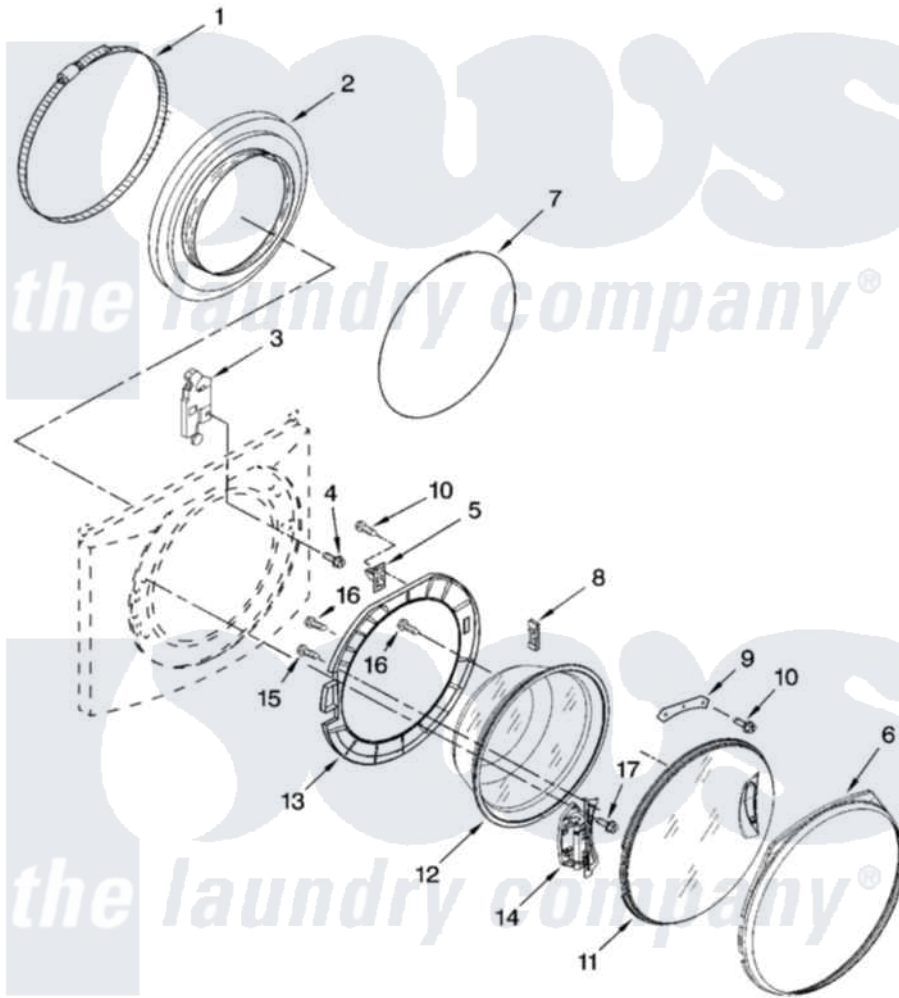

Whirlpool WFW8200TW01 02 - DOOR AND LATCH PARTS

DOOR AND LATCH PARTS

For Model: WFW8200TW01
(White/Grey)

W10205676

3

Whirlpool [Residential Whirlpool WFW8200TW01 Washer Parts](#) Parts Diagram 02 - DOOR AND LATCH PARTS
Click on the part number to view part

Item	Original Part Number	Replaced By	Status	Part Description
1	8540108			Clamp, Bellow To Tub
2	8540952	W10111435		Bellow
3	8540772	W10253483		Lock, Door
4	8540725			Screw
5	8540221	W10111148		Strike
6	8540533			Trim Ring, Outer Door
7	8540107	W10217563		Clamp, Bellow To Front Panel
8	8540115			Clamp, Support
9	8540114			Clamp, Glass
10	8540513	8182214		Screw
11	8540588			Frame, Door Front Assembly
12	8540428	W10388315		Glass, Door
13	W10138523			Frame, Door Back Support
14	8540416	W10118967		Hinge, Door
15	8540284	8181660		Screw
16	8540282	8181661		Screw, Actuator