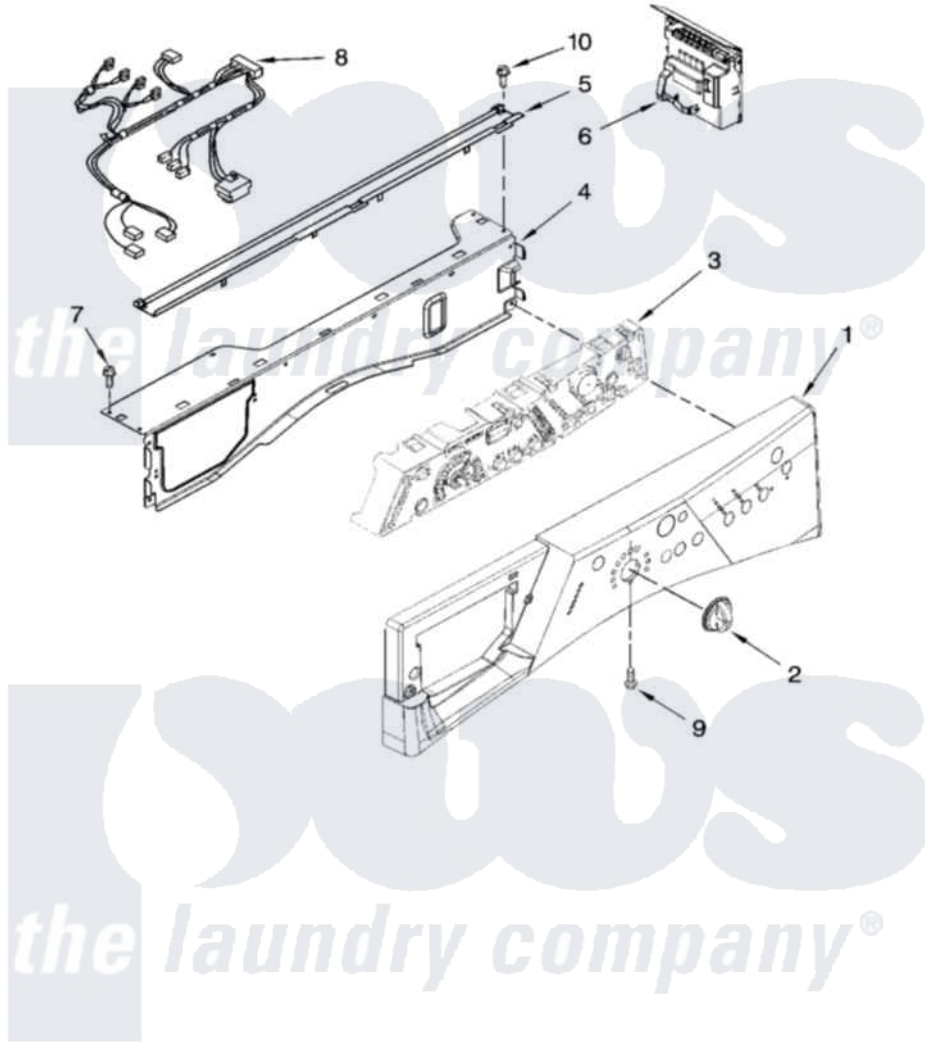

CONTROL PANEL PARTS

For Model: WFW8200TW01
(White/Grey)

Whirlpool Residential Whirlpool WFW8200TW01 Washer Parts Parts Diagram 03 - CONTROL PANEL PARTS
Click on the part number to view part

Item	Original Part Number	Replaced By	Status	Part Description
1	W10136938			Panel, Control
2	8574963			Knob, Control
3	W10138502			User Interface
4	W10161692	W10240776		Brace, Top Front
5	8540839			Channel, Water
6	W10160271	W10205975		Control-Elec
7	3390647	488729		Screw
8	W10169929			Harness, Wiring
9	8540282	8181661		Screw, Actuator
10	W10015090	489442		Screw 3 2217757 Roller, Front