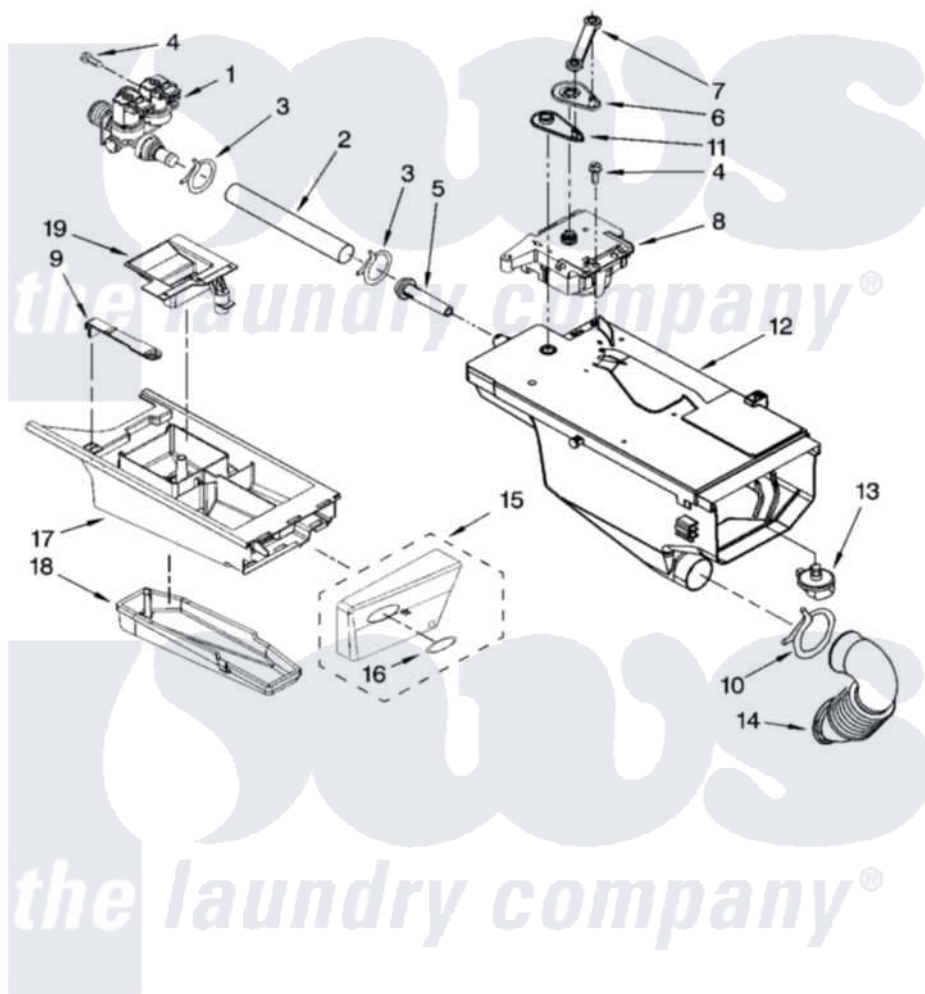

**DISPENSER PARTS**

For Model: WFW8200TW01  
(White/Grey)

W10205676

5

Whirlpool [Residential Whirlpool WFW8200TW01 Washer Parts](#) Parts Diagram 04 - DISPENSER PARTS  
Click on the part number to view part

Item	Original Part Number	Replaced By	Status	Part Description
1	<a href="#">8540751</a>			Valve, Water Inlet
2	<a href="#">8540065</a>			Hose, Valve To Dispenser
3	370450	<a href="#">596669</a>		Clamp, Manifold
4	8540282	<a href="#">8181661</a>		Screw, Actuator
5	8540042	<a href="#">8183181</a>		Nozzle, Inlet
6	<a href="#">8540393</a>			Cam, Actuator
7	<a href="#">8540394</a>			Lever, Water Distribution
8	W10143587	<a href="#">W10143586</a>		Actuator
9	8540400	<a href="#">8181721</a>		Hook, Drawer
10	<a href="#">8281276</a>			Clamp, Hose
11	<a href="#">8540395</a>			Connection, Lever
12	<a href="#">8540058</a>			Dispenser
13	<a href="#">8540053</a>			Nozzle, Distribution
14	<a href="#">8540063</a>			Hose, Dispenser To Tub
15	<a href="#">8571947</a>			Handle, Drawer
16	W10117943	<a href="#">8303811</a>		Badge, Assembly