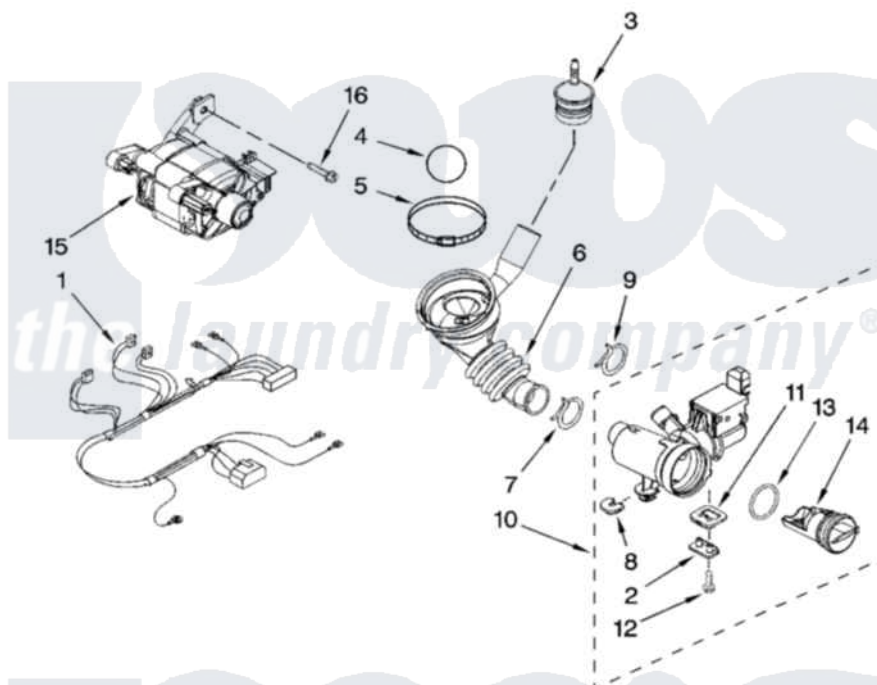

Whirlpool WFW8200TW01 05 - PUMP AND MOTOR PARTS

PUMP AND MOTOR PARTS

For Model: WFW8200TW01
(White/Grey)

Whirlpool [Residential Whirlpool WFW8200TW01 Washer Parts](#) Parts Diagram 05 - PUMP AND MOTOR PARTS

Click on the part number to view part

Item	Original Part Number	Replaced By	Status	Part Description
1	W10166995			Harness, Motor
2	8540033			Cap, Right Foot
3	8540180	W10405608		Air Trap
4	8540013			Ball
5	8540008			Clamp
6	8540012			Hose, Tub To Pump
7	370448	616099		Clamp
8	W10034820			Foot, Rubber
9	356138			Clamp, Hose
10	W10130913			Pump
11	W10034830			Foot, Rubber
12	8533964			Screw, 10-16 X 1.25
13	8540025	W10130913		Pump
14	8540996	W10130913		Pump
15	W10140579			Motor, Drive
16	8540134			Bolt, Motor