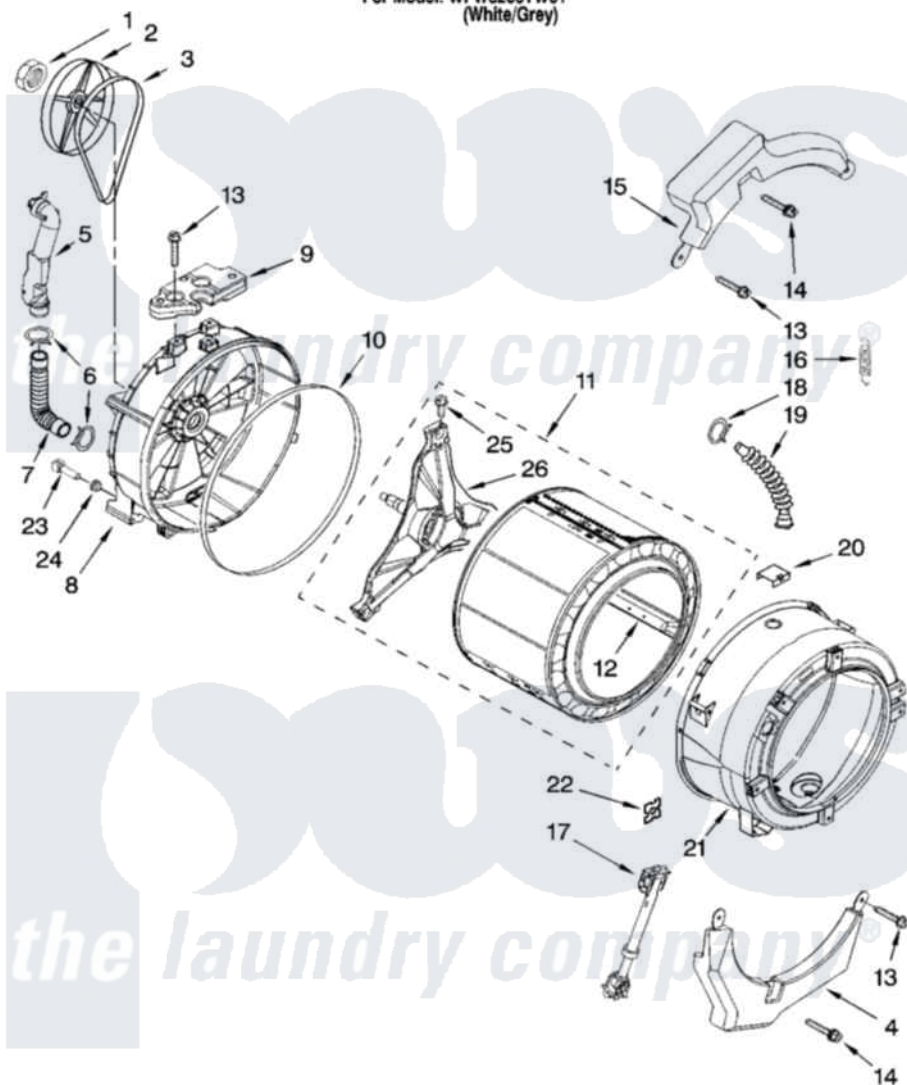

Whirlpool WFW8200TW01 06 - TUB AND BASKET PARTS, OPTIONAL PARTS (NOT INCLUDED)

TUB AND BASKET PARTS

For Model: WFW8200TW01
(White/Grey)

W10205678

7

Whirlpool [Residential Whirlpool WFW8200TW01 Washer Parts](#) Parts Diagram 06 - TUB AND BASKET PARTS, OPTIONAL PARTS (NOT INCLUDED)
Click on the part number to view part

Item	Original Part Number	Replaced By	Status	Part Description
1	8533999	W10283361		Nut, Pulley
2	8540088C			Pulley
3	8540101			Belt, Drive
4	W10151304	W10200297		Counterwgt
5	W10112169			Pipe, Ventilation
6	8540010	W10208156		Clamp
7	8540019			Hose, Exhaust
8	W10112658	280251		Tub-Outer
9	8540602			Counterweight, Rear
10	8540090	W10111158		Gasket
11	8540451			Basket, Complete
12	8540456			Baffle, Tub
13	W10094780	W10182109		Screw-Kit
14	W10174473	W10182109		Screw-Kit
15	W10151303	W10200296		Counterwgt

16	W10010360	280159	Spring
17	W10163171		Shock Absorber
18	3363365		Clamp, Hose
19	8540015		Hose, Exhaust
20	8540092		Clamp, Tub
21	W10112659	280251	Tub-Outer
22	8540072	8182512	Nut, Push-In
23	8540226	8181705	Ntc
24	8540766		Seal, Rubber
25	8540382		Screw
26	8540457	W10202464	Crosspiece Assembly
	72017		Paint, Touch-Up
"	350938		Paint, Pressurized Spray B
"	350930		Paint, Pressurized Spray B
"	799344		Paint, Touch-Up)
"	BLANK	Not Available	ACCESSORY PARTS
"	285863		Water System Parts
"	W10135699		Affresh Odor Remover