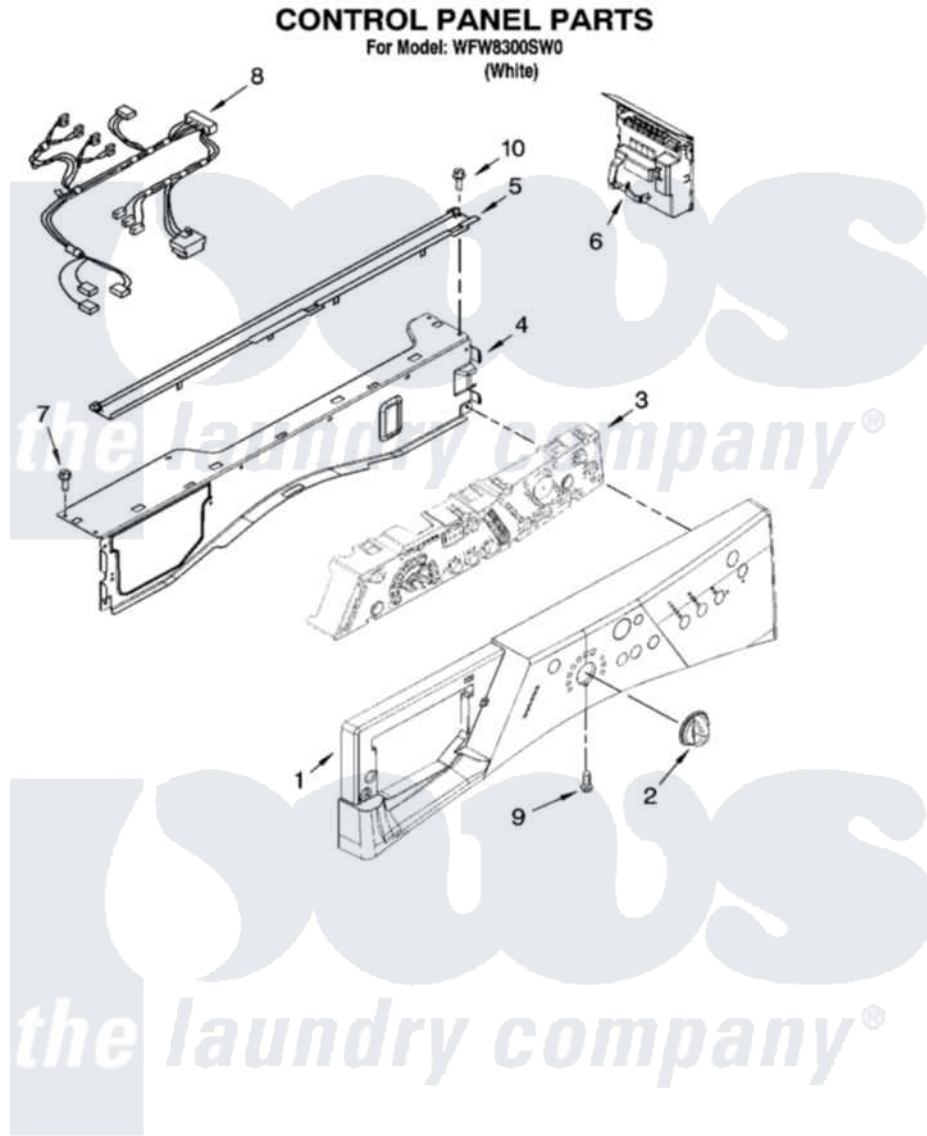

# Whirlpool WFW8300SW0 03 - CONTROL PANEL PARTS

Whirlpool [Residential Whirlpool WFW8300SW0 Washer Parts](#) Parts Diagram 03 - CONTROL PANEL PARTS  
 Click on the part number to view part

Item	Original Part Number	Replaced By	Status	Part Description
1	8574927	<a href="#">W10099593</a>		Panel, Control
2	8571944	<a href="#">8574963</a>		Knob, Control
3	<a href="#">8571903</a>			User Interface
4	8540558	<a href="#">W10240776</a>		Brace, Top Front
5	<a href="#">8540839</a>			Channel, Water
6	8541000	<a href="#">W10205839</a>		Control-Elec
7	3390647	<a href="#">488729</a>		Screw
8	8540703	<a href="#">W10169929</a>		Harness, Wiring
9	8540282	<a href="#">8181661</a>		Screw, Actuator
10	W10015090	<a href="#">489442</a>		Screw 3 2217757 Roller, Front