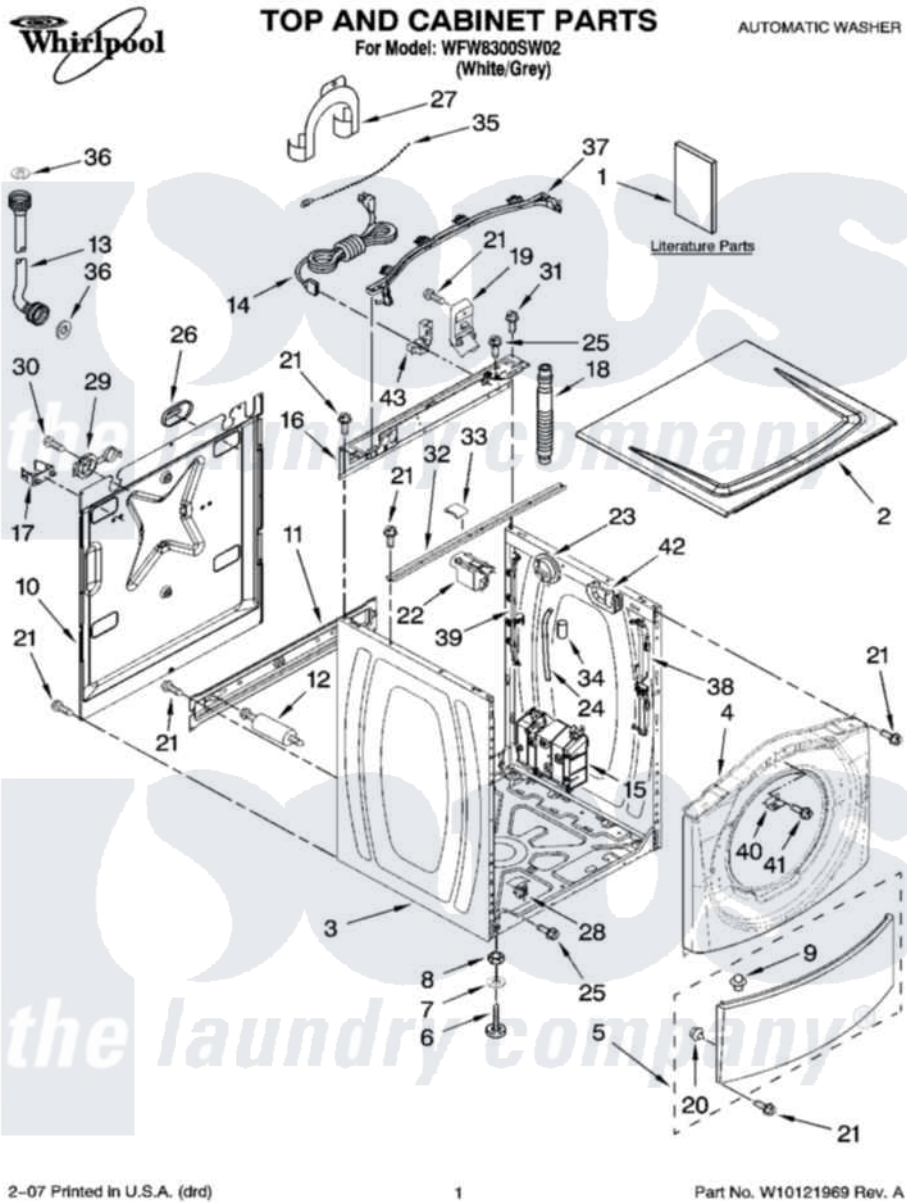

Whirlpool WFW8300SW02 01 - TOP AND CABINET PARTS

Whirlpool Residential Whirlpool WFW8300SW02 Washer Parts Parts Diagram 01 - TOP AND CABINET PARTS
 Click on the part number to view part

Item	Original Part Number	Replaced By	Status	Part Description
1	W10117767			Use And Care Guide
"	W10071760			Tech Sheet
"	8540904		Not Available	Energy Guide
"	8540913		Not Available	Quick Start Guide
2	8540716	W10303994		Top
3	8540548	W10410294		Cabinet
4	8540572	8540746		Panel
5	8540813	8540664		Toe Panel
6	W10001130			Foot, Leveling
7	487576			Washer, Nylon
8	3359452			Nut, Lock
9	8518891			Rivet
10	8540582			Panel, Rear
11	8540583	W10189659		Brace, Transport
12	8540199	W10285622		Bolt
13	8571377	89503		Hose-Inlet

"	8571378	89503	Hose-Inlet
14	W10029820		Cord, Power
15	8540135	W10197864	Motor Control Unit
16	8540974		Brace, Rear
17	8540093		Clamp, Tube Transportation
18	8540011	W10114608	Hose, Drain
19	8540607		Retainer, Hose Outlet
20	8540977	238614	Bumper And Isolation
21	W10015090	489442	Screw 3 2217757 Roller, Front
22	8540230	W10339736	Filter, Interference
23	8540224	W10163980	Switch, Pressure
24	8540294		Hose, Pressure Switch
25	8540479		Screw, Grounding
26	8540268		Cover, Transport
27	8540021	W10280024	U-Bend, Drain Hose
28	W10085220		Microswitch
29	8540728	8182699	Grommet, Cord Support
30	8540727	8182201	Screw, 3 X 8 mm
31	8540329		Screw, 8-18 X 7/16
32	8540720		Brace, Top
33	8283273		Damper, Brace
34	2161302	2162499	Sleeve, Suction Line
35	3347868	W10339879	Tie, Cable
36	16123		Washer Inlet-Hose Miscellaneous Parts Must be Ordered Separately.
37	8540290	W10168548	Harness Channel, Top Rear
38	8540288	W10168546	Harness Channel, Side Front
39	8540289	W10168547	Harness Channel, Side Rear
40	8540669		Bracket, Console Retainer
41	8533954	98006631	Screw
42	8540643		Bracket, Spring
43	W10110676	8182635	Strain Relief