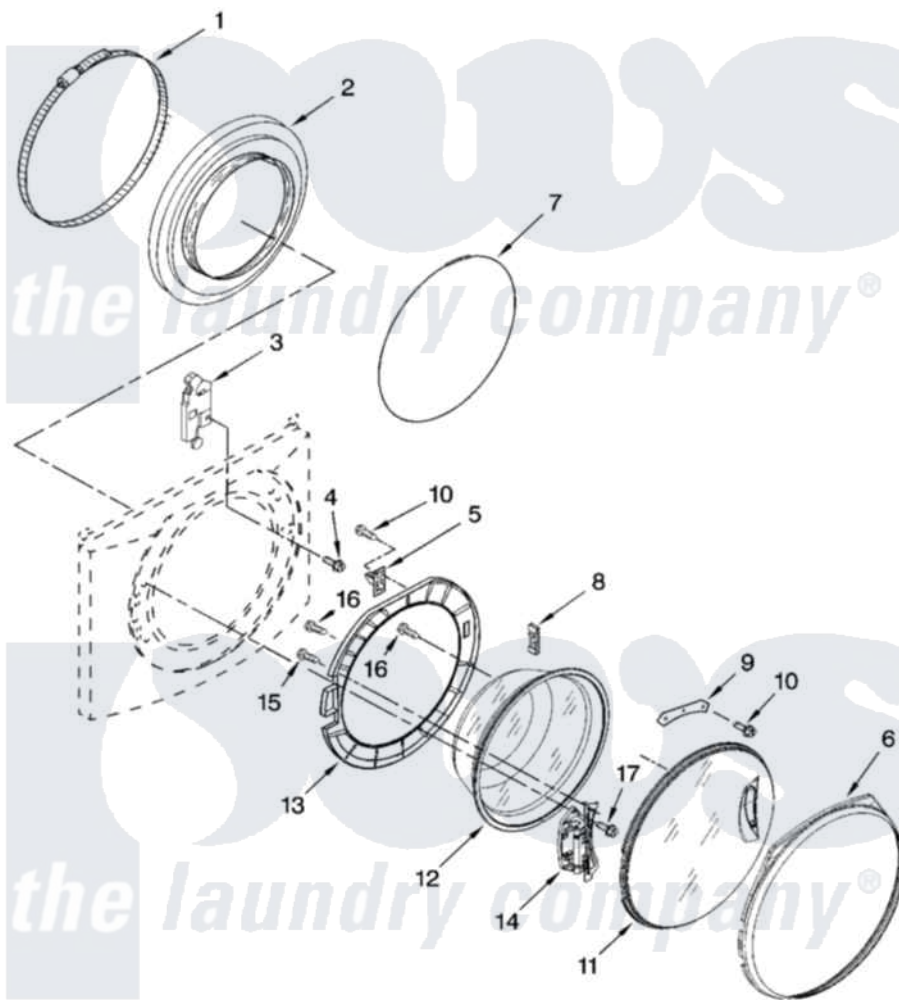

Whirlpool WFW8300SW02 02 - DOOR AND LATCH PARTS

DOOR AND LATCH PARTS

For Model: WFW8300SW02
(White/Grey)

W10121969

3

Whirlpool [Residential Whirlpool WFW8300SW02 Washer Parts](#) Parts Diagram 02 - DOOR AND LATCH PARTS
Click on the part number to view part

Item	Original Part Number	Replaced By	Status	Part Description
1	8540108			Clamp, Bellow To Tub
2	8540952	W10111435		Bellow
3	8540772	W10253483		Lock, Door
4	8540725			Screw
5	8540221	W10111148		Strike
6	8540533			Trim Ring, Outer Door
7	8540107	W10217563		Clamp, Bellow To Front Panel
8	8540115			Clamp, Support
9	8540114			Clamp, Glass
10	8540513	8182214		Screw
11	8540588			Frame, Door Front Assembly
12	8540428	W10388315		Glass, Door
13	8540891	W10138523		Frame, Door Back Support
14	8540416	W10118967		Hinge, Door
15	8540284	8181660		Screw
16	8540282	8181661		Screw, Actuator