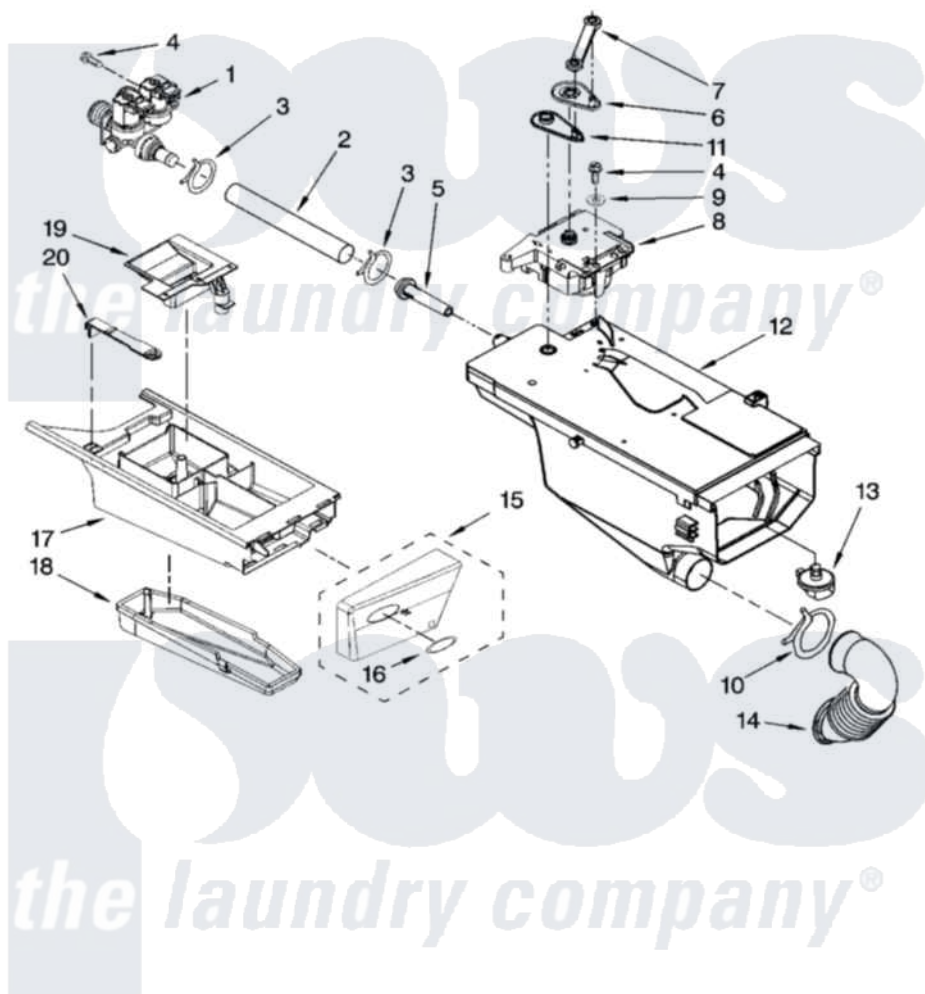

**DISPENSER PARTS**

For Model: WFW8300SW02  
(White/Grey)

W10121969

5

[Whirlpool Residential Whirlpool WFW8300SW02 Washer Parts](#) Parts Diagram 04 - DISPENSER PARTS

[Click on the part number to view part](#)

Item	Original Part Number	Replaced By	Status	Part Description
1	<a href="#">8540751</a>			Valve, Water Inlet
2	<a href="#">8540065</a>			Hose, Valve To Dispenser
3	370450	<a href="#">596669</a>		Clamp, Manifold
4	8540282	<a href="#">8181661</a>		Screw, Actuator
5	8540042	<a href="#">8183181</a>		Nozzle, Inlet
6	<a href="#">8540393</a>			Cam, Actuator
7	<a href="#">8540394</a>			Lever, Water Distribution
8	8540041	<a href="#">W10143586</a>		Actuator
9	VS611	<a href="#">8526417</a>		Washer
10	<a href="#">8281276</a>			Clamp, Hose
11	<a href="#">8540395</a>			Connection, Lever
12	<a href="#">8540058</a>			Dispenser
13	<a href="#">8540053</a>			Nozzle, Distribution
14	<a href="#">8540063</a>			Hose, Dispenser To Tub
15	<a href="#">8571947</a>			Handle, Drawer
16	<a href="#">8303811</a>			Badge, Assembly