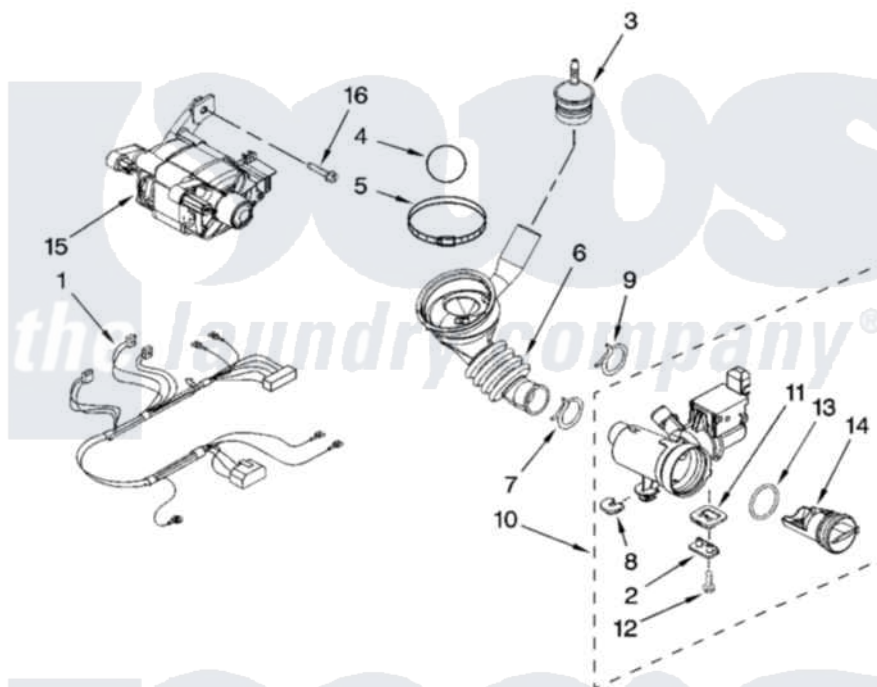

# Whirlpool WFW8300SW02 05 - PUMP AND MOTOR PARTS

## PUMP AND MOTOR PARTS

For Model: WFW8300SW02  
(White/Grey)

Whirlpool [Residential Whirlpool WFW8300SW02 Washer Parts](#) Parts Diagram 05 - PUMP AND MOTOR PARTS

Click on the part number to view part

Item	Original Part Number	Replaced By	Status	Part Description
1	8540704	<a href="#">W10166995</a>		Harness, Motor
2	<a href="#">8540033</a>			Cap, Right Foot
3	8540180	<a href="#">W10405608</a>		Air Trap
4	<a href="#">8540013</a>			Ball
5	<a href="#">8540008</a>			Clamp
6	<a href="#">8540012</a>			Hose, Tub To Pump
7	370448	<a href="#">616099</a>		Clamp
8	<a href="#">W10034820</a>			Foot, Rubber
9	<a href="#">356138</a>			Clamp, Hose
10	8540024	<a href="#">W10130913</a>		Pump
11	<a href="#">W10034830</a>			Foot, Rubber
12	<a href="#">8533964</a>			Screw, 10-16 X 1.25
13	8540025	<a href="#">W10130913</a>		Pump
14	8540996	<a href="#">W10130913</a>		Pump
15	8540133	<a href="#">W10140579</a>		Motor, Drive
16	<a href="#">8540134</a>			Bolt, Motor