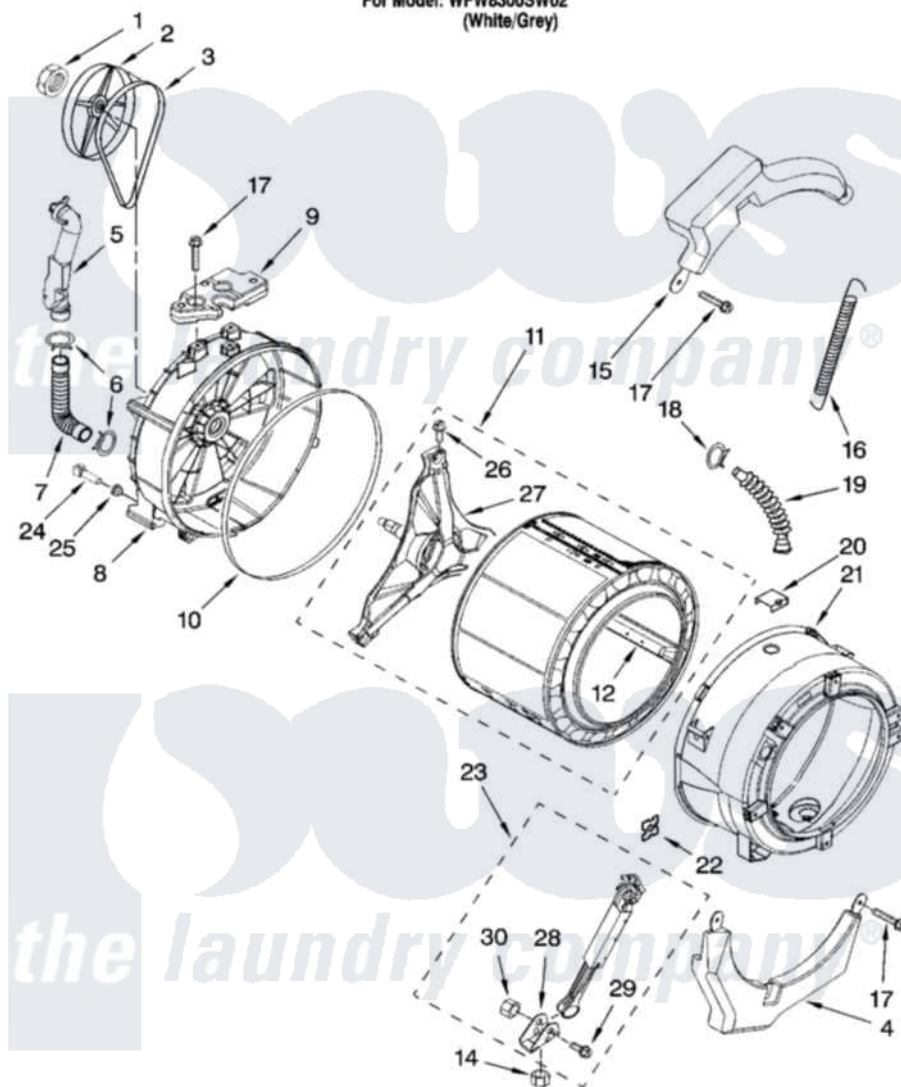

# Whirlpool WFW8300SW02 06 - TUB AND BASKET PARTS, OPTIONAL PARTS (NOT INCLUDED)

## TUB AND BASKET PARTS

For Model: WFW8300SW02  
(White/Grey)

W10121969

7

Whirlpool [Residential Whirlpool WFW8300SW02 Washer Parts](#) Parts Diagram 06 - TUB AND BASKET PARTS, OPTIONAL PARTS (NOT INCLUDED).  
Click on the part number to view part

Item	Original Part Number	Replaced By	Status	Part Description
1	8533999	<a href="#">W10283361</a>		Nut, Pulley
2	<a href="#">8540088C</a>			Pulley
3	<a href="#">8540101</a>			Belt, Drive
4	8540600	<a href="#">W10200297</a>		Counterwgt
5	8540737	<a href="#">W10112169</a>		Pipe, Ventilation
6	8540010	<a href="#">W10208156</a>		Clamp
7	<a href="#">8540019</a>			Hose, Exhaust
8	W10112658	<a href="#">280251</a>		Tub-Outer
9	<a href="#">8540602</a>			Counterweight, Rear
10	8540090	<a href="#">W10111158</a>		Gasket
11	<a href="#">8540451</a>			Basket, Complete
12	<a href="#">8540456</a>			Baffle, Tub
14	<a href="#">8534084</a>			Nut, Shock Absorber Mounting
15	8540598	<a href="#">W10200296</a>		Counterwgt
16	W10010360	<a href="#">280159</a>		Spring

17	W10094780	<a href="#">W10182109</a>	Screw-Kit
18	<a href="#">3363365</a>		Clamp, Hose
19	<a href="#">8540015</a>		Hose, Exhaust
20	<a href="#">8540092</a>		Clamp, Tub
21	W10112659	<a href="#">280251</a>	Tub-Outer
22	8540072	<a href="#">8182512</a>	Nut, Push-In
23	W10084740	<a href="#">W10480711</a>	Shock-Absr
24	8540226	<a href="#">8181705</a>	Ntc
25	<a href="#">8540766</a>		Seal, Rubber
26	<a href="#">8540382</a>		Screw
27	8540457	<a href="#">W10202464</a>	Crosspiece Assembly
28	<a href="#">8540940</a>		Bracket, Shock Absorber Mounting
29	<a href="#">8540841</a>		Bolt, Shock Brkt.
30	<a href="#">8540842</a>		Nut, Shock Brkt.
	<a href="#">72017</a>		Paint, Touch-Up
"	<a href="#">350938</a>		Paint, Pressurized Spray B
"	<a href="#">350930</a>		Paint, Pressurized Spray B
"	<a href="#">799344</a>		Paint, Touch-Up )
"	BLANK	Not Available	ACCESSORY PARTS
"	<a href="#">285863</a>		Water System Parts