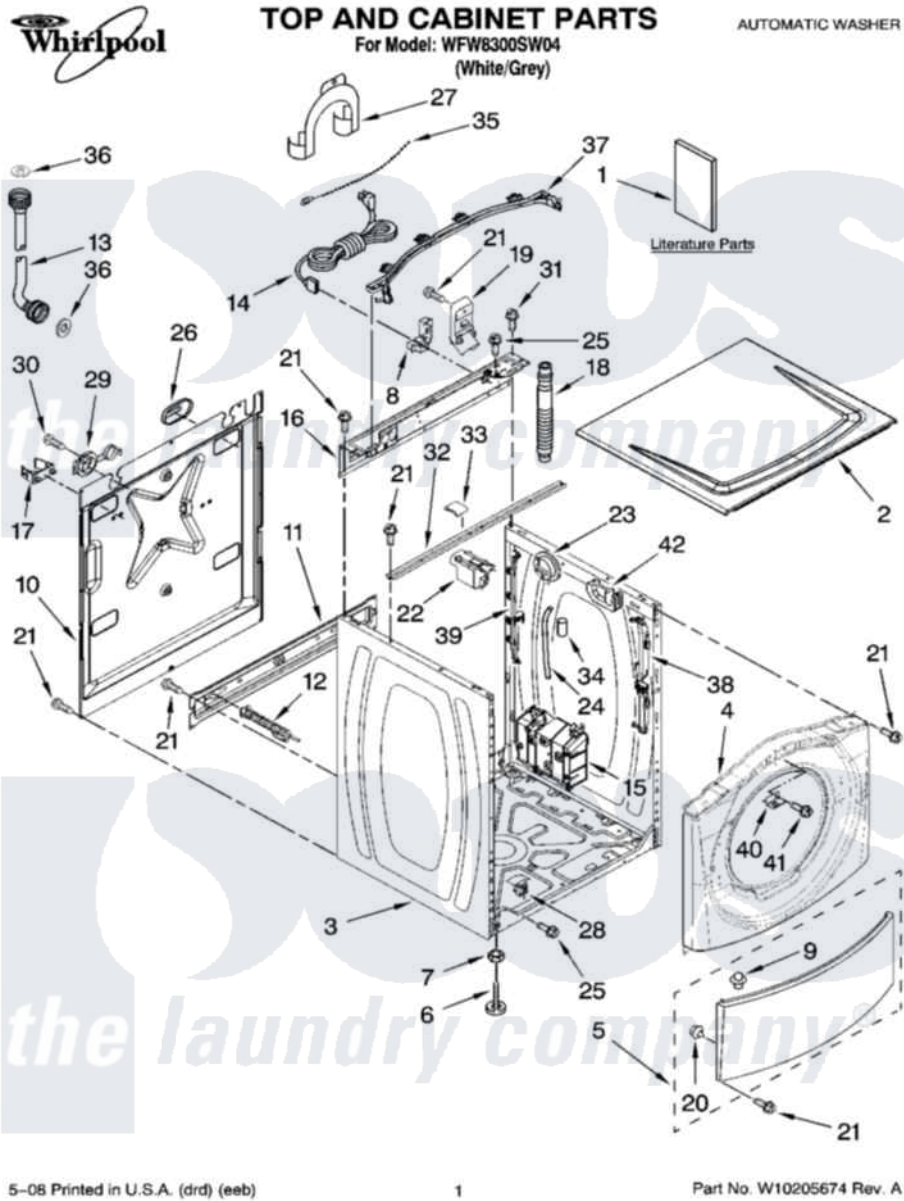

# Whirlpool WFW8300SW04 01 - TOP AND CABINET PARTS

Whirlpool Residential Whirlpool WFW8300SW04 Washer Parts Parts Diagram 01 - TOP AND CABINET PARTS  
 Click on the part number to view part

Item	Original Part Number	Replaced By	Status	Part Description
1	<a href="#">W10117767</a>			Use And Care Guide
"	<a href="#">W10071760</a>			Tech Sheet
"	W10171154		Not Available	Energy Guide
"	8540913		Not Available	Quick Start Guide
2	8540716	<a href="#">W10303994</a>		Top
3	W10184997	<a href="#">W10410294</a>		Cabinet
4	8540572	<a href="#">8540746</a>		Panel
5	8540813	<a href="#">8540664</a>		Toe Panel
6	W10121677	<a href="#">W10245373</a>		Foot, Leveling
7	<a href="#">3359452</a>			Nut, Lock
8	W10110676	<a href="#">8182635</a>		Strain Relief
9	<a href="#">8518891</a>			Rivet
10	<a href="#">8540582</a>			Panel, Rear
11	<a href="#">W10189659</a>			Brace, Transport
12	8540199	<a href="#">W10285622</a>		Bolt
13	8571377	<a href="#">89503</a>		Hose-Inlet